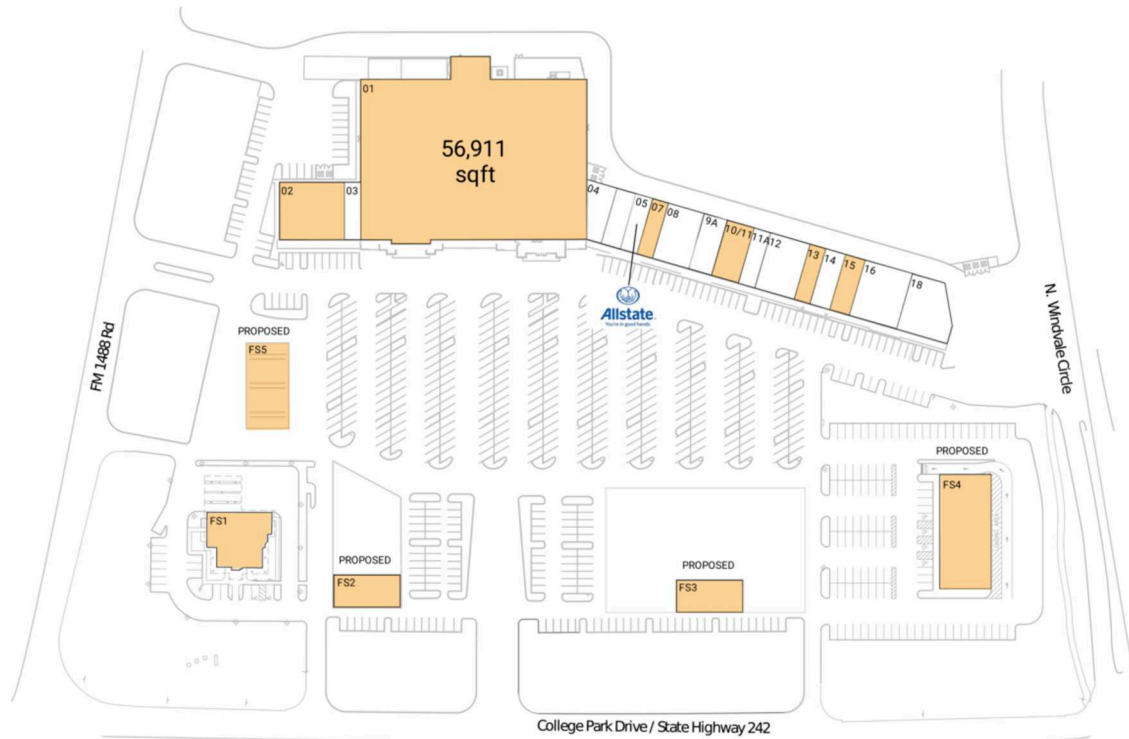

Windvale Center

Houston-The Woodlands-Sugar Land, TX

30.2284, -95.5099

9420 College Park Dr. | Woodlands, TX 77384

Available Space

FS1	5,000 SF
01	56,911 SF
02	5,550 SF
07	1,400 SF
10/11	2,387 SF
13	1,400 SF
15	1,750 SF

Pad Opportunities

FS2	6,000 SF/0.1
FS3	9,000 SF/0.2
FS4	16,000 SF/0.4
FS5	3,000 SF/0.1

Current Retailers

03	Golden Chop Stix	1,400 SF
04	Swim Labs	3,740 SF
05	Allstate	1,400 SF
08	U.S. Recruiting Office	3,150 SF
9A	Armstrong McCall	2,100 SF
11A	Tweeze Nailz & Spa	1,463 SF
12	Shogun Japanese Grill & Sushi	3,500 SF
14	The Woodlands Hair Elite	1,750 SF
16	Partners In Dentures And Impants	4,200 SF
18	Herrera's Mexican Restaurant	3,587 SF

3004