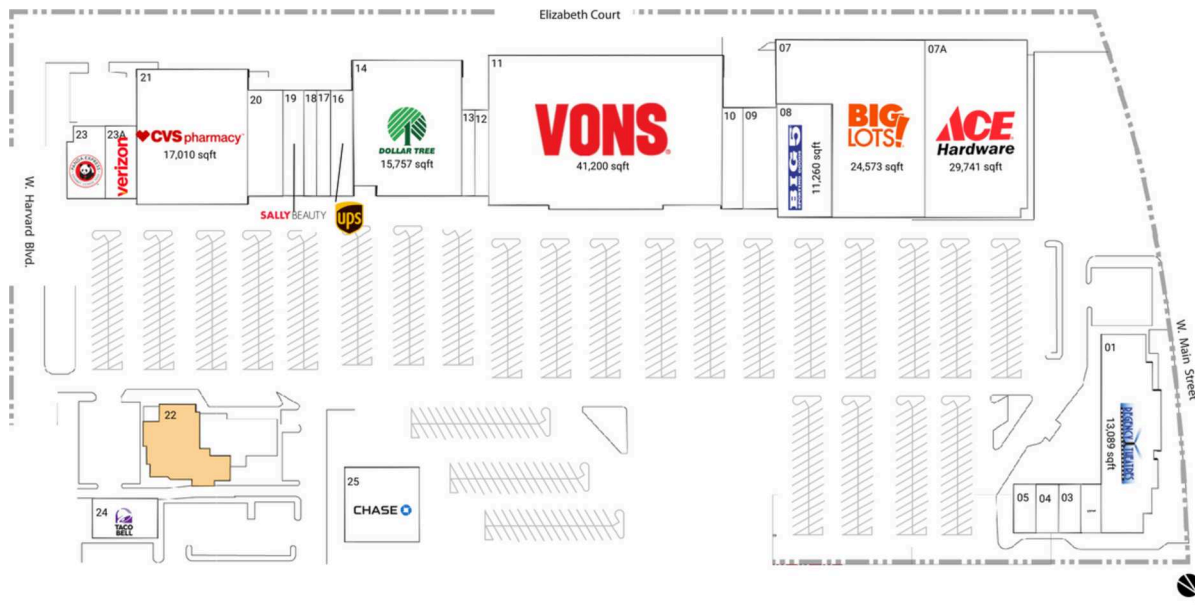

# Santa Paula Center

Oxnard-Thousand Oaks-Ventura, CA

34.3448, -119.081  
550 - 660 West Main Street | Santa Paula, CA 93060

## Available Space

22 4,595 SF

## Current Retailers

01	Regency Theaters	13,089 SF
02	Cricket	865 SF
03	Professional	900 SF
04	Advance America	1,200 SF
05	Subway	900 SF
07	Big Lots	24,573 SF
07A	Heritage Hardware	29,741 SF
08	Big 5 Sporting Goods	11,260 SF
09	Primary Medical	3,315 SF
10	Laird's Butcher Shop	1,700 SF
11	Vons	41,200 SF
12	Santa Paula Cleaners	1,200 SF
13	Layla Beauty	1,120 SF
14	Dollar Tree	15,757 SF
16	The UPS Store	2,500 SF
17	China Wok Express	1,700 SF
18	Amazing Cuts	1,300 SF
19	Sally Beauty Supply	2,500 SF
20	Zapparelli's Family Pizzeria	3,500 SF
21	CVS/Pharmacy	17,010 SF
23	Panda Express	2,000 SF
23A	Verizon Wireless	2,950 SF
24	Taco Bell	2,400 SF
25	Chase	4,200 SF