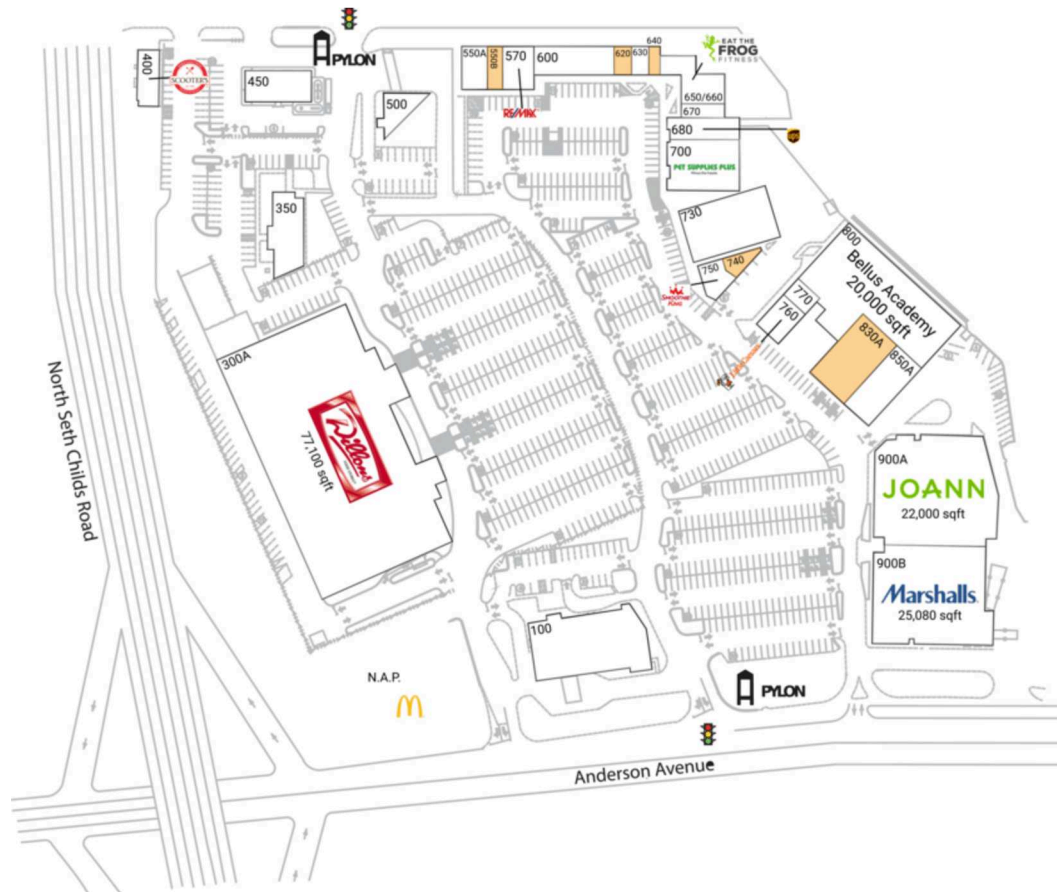

West Loop Shopping Center

Manhattan, KS

39.1914, -96.6096

2700 Anderson Avenue | Manhattan, KS 66502-2804

Available Space

550B	1,243 SF
620	940 SF
640	580 SF
740	1,165 SF
830A	9,300 SF

Current Retailers

N.A.P.	McDonald's	0 SF
100	Kansas State Bank	6,400 SF
300A	Dillons	77,100 SF
350	Family And Implant Dentistry	6,600 SF
400	Scooter's Coffee	2,907 SF
450	Dillon Fuel	2,613 SF
500	Tommy's Express Tunnel Wash	3,500 SF
550A	Salon 1	2,158 SF
570	RE/MAX	2,142 SF
600	Nespor Liquors	4,360 SF
630	Toes & Tips	897 SF
650/660	Eat The Frog Fitness	3,650 SF
670	True Beauty MHK	1,200 SF
680	The UPS Store	3,000 SF
700	Pet Supplies Plus	7,058 SF
730	Manhattan Appliance & Sleep Source	8,400 SF
750	Smoothie King	1,505 SF
760	Little Caesars Pizza	2,056 SF
770	Moon Massage	1,220 SF
800	Bellus Academy	20,000 SF
850A	Sun Tan City	2,800 SF
900A	JOANN Fabric And Craft Stores	22,000 SF
900B	Marshalls	25,080 SF

4141