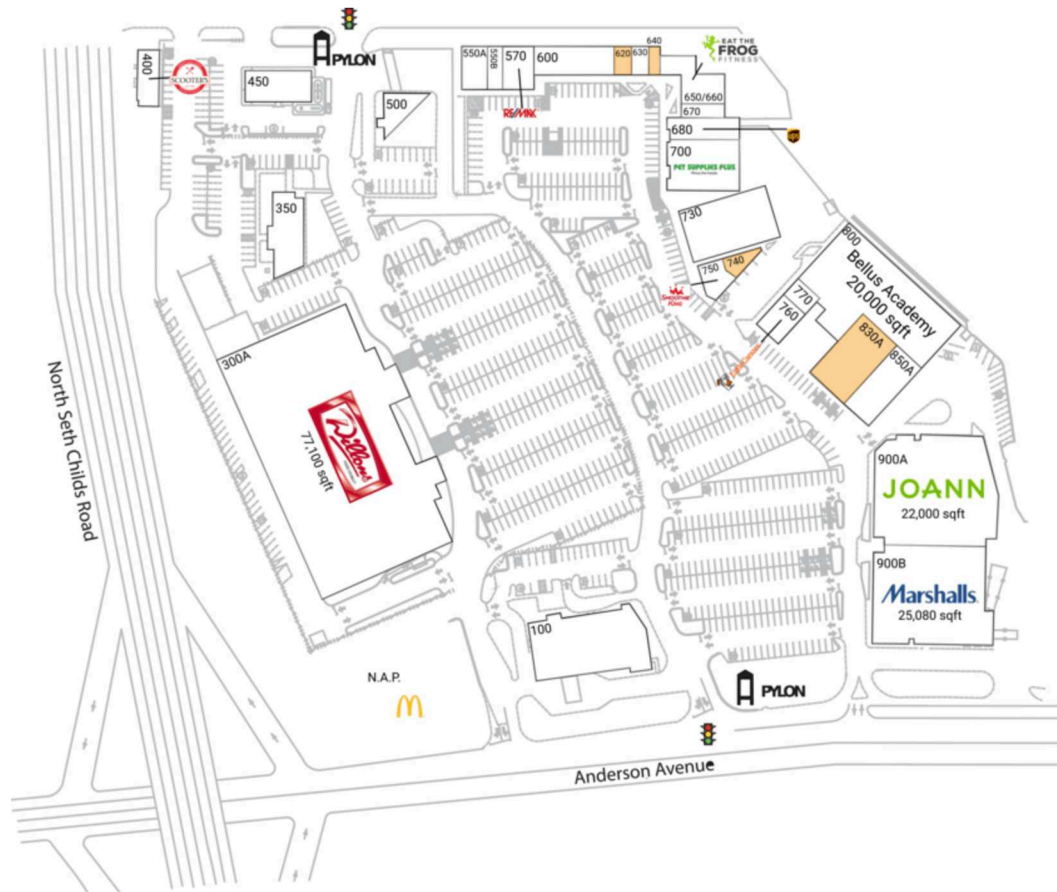

West Loop Shopping Center

Manhattan, KS

39.1914, -96.6096

2700 Anderson Avenue | Manhattan, KS 66502-2804

Available Space

620	940 SF
640	580 SF
740	1,165 SF
830A	9,300 SF

Current Retailers

N.A.P.	McDonald's	0 SF
100	Kansas State Bank	6,400 SF
300A	Dillons	77,100 SF
350	Family And Implant Dentistry	6,600 SF
400	Scooter's Coffee	2,907 SF
450	Dillon Fuel	2,613 SF
500	Tommy's Express Tunnel Wash	3,500 SF
550A	Salon 1	2,158 SF
550B	Catalyst Piercing And Jewelry	1,243 SF
570	RE/MAX	2,142 SF
600	Nespor Liquors	4,360 SF
630	Toes & Tips	897 SF
650/660	Eat The Frog Fitness	3,650 SF
670	True Beauty MHK	1,200 SF
680	The UPS Store	3,000 SF
700	Pet Supplies Plus	7,058 SF
730	Manhattan Appliance & Sleep Source	8,400 SF
750	Smoothie King	1,505 SF
760	Little Caesars Pizza	2,056 SF
770	Moon Massage	1,220 SF
800	Bellus Academy	20,000 SF
850A	Sun Tan City	2,800 SF
900A	JOANN Fabric And Craft Stores	22,000 SF
900B	Marshalls	25,080 SF

4141