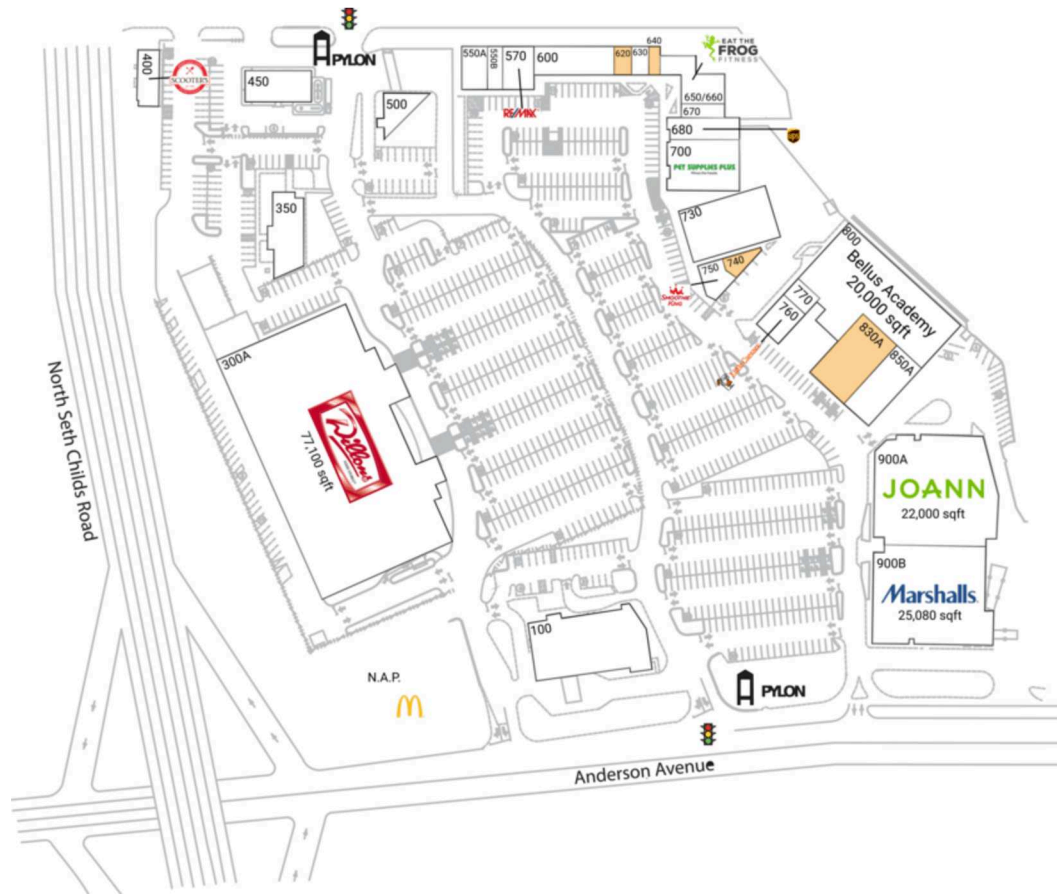

# West Loop Shopping Center

Manhattan, KS

39.1914, -96.6096  
2700 Anderson Avenue | Manhattan, KS 66502-2804

## Available Space

620	940 SF
640	580 SF
740	1,165 SF
830A	9,300 SF

## Current Retailers

N.A.P.	McDonald's	0 SF
100	Kansas State Bank	6,400 SF
300A	Dillons	77,100 SF
350	Family And Implant Dentistry	6,600 SF
400	Scooter's Coffee	2,907 SF
450	Dillon Fuel	2,613 SF
500	Tommy's Express Tunnel Wash	3,500 SF
550A	Salon 1	2,158 SF
550B	Catalyst Piercing And Jewelry	1,243 SF
570	RE/MAX	2,142 SF
600	Nespor Liquors	4,360 SF
630	Toes & Tips	897 SF
650/660	Eat The Frog Fitness	3,650 SF
670	True Beauty MHK	1,200 SF
680	The UPS Store	3,000 SF
700	Pet Supplies Plus	7,058 SF
730	Manhattan Appliance & Sleep Source	8,400 SF
750	Smoothie King	1,505 SF
760	Little Caesars Pizza	2,056 SF
770	Moon Massage	1,220 SF
800	Bellus Academy	20,000 sqft
850A	Sun Tan City	2,800 SF
900A	JOANN Fabric And Craft Stores	22,000 SF
900B	Marshalls	25,080 SF