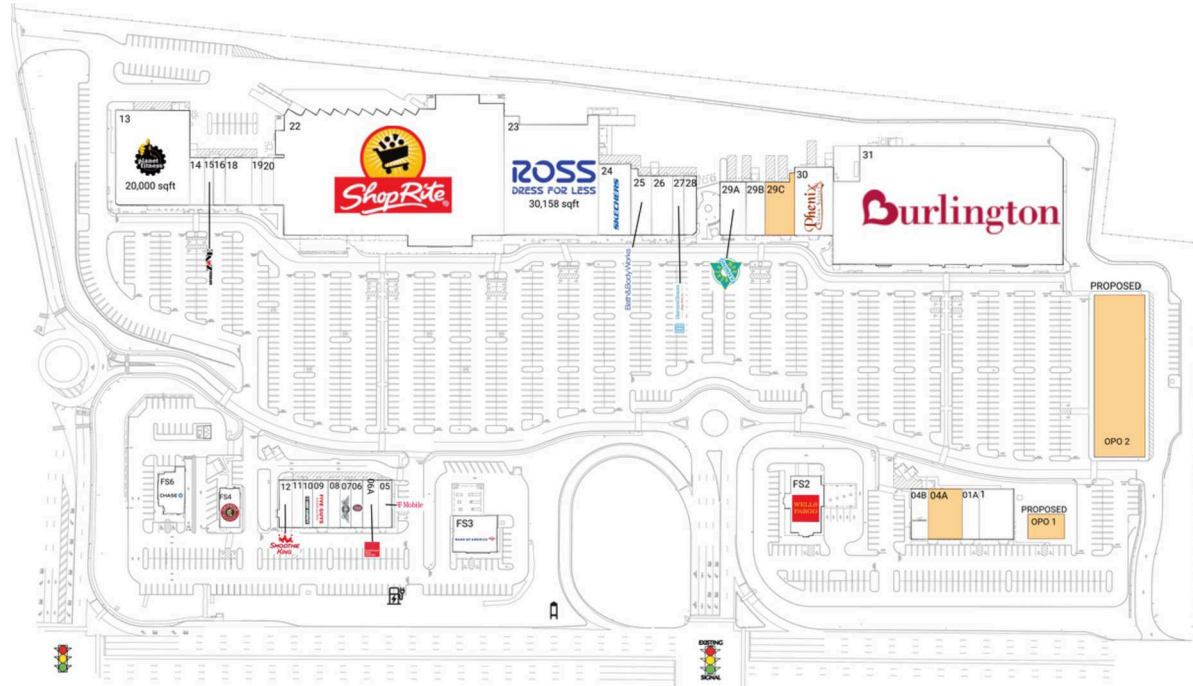

The Shoppes at Cinnaminson

Philadelphia-Camden-Wilmington, PA-NJ-DE-MD

39.9904, -75.0088
195 Route 130 | Cinnaminson, NJ 08077

1378

Available Space

04A	4,888 SF
29C	4,500 SF

Pad Opportunities

OPO 1 Pad	0 SF/0
OPO 2 Pad	0 SF/0

Current Retailers

FS2	Wells Fargo	5,400 SF
FS3	Bank Of America	4,387 SF
FS4	Chipotle Mexican Grill	2,200 SF
FS6	Chase	3,002 SF
01A	Removery	2,169 SF
1	Cooper Urgent Care	4,971 SF
04B	Saladworks	2,465 SF
05	T-Mobile	2,600 SF
06	Jersey Mike's Subs	1,487 SF
06A	European Wax Center	1,400 SF
07	Wingstop	1,600 SF
08	Poke Bros	1,575 SF
09	Five Guys	2,000 SF
10	Hair Cuttery	1,200 SF
11	Kung Fu Tea	1,450 SF
12	Smoothie King	1,750 SF
13	Planet Fitness	20,000 SF
14	Brother's Pizza	2,000 SF
15	Wireless Zone	1,200 SF
16	Asha Nail Spa	2,000 SF
18	Doggie Style Pets	3,087 SF
19	Golden Jewelers	1,200 SF
20	The UPS Store	1,600 SF
22	ShopRite	84,532 SF
23	Ross Dress For Less	30,158 SF
24	SKECHERS	6,600 SF
25	Bath & Body Works	3,500 SF
26	America's Best Contacts & Eyeglasses	3,500 SF
27	Diamond Braces	2,000 SF
28	Sumo Sushi	1,980 SF
29A	Beach Bum Tanning	3,945 SF
29B	Dogleg Golf	2,890 SF
30	Phenix Salon Suites	7,475 SF
31	Burlington	75,000 SF