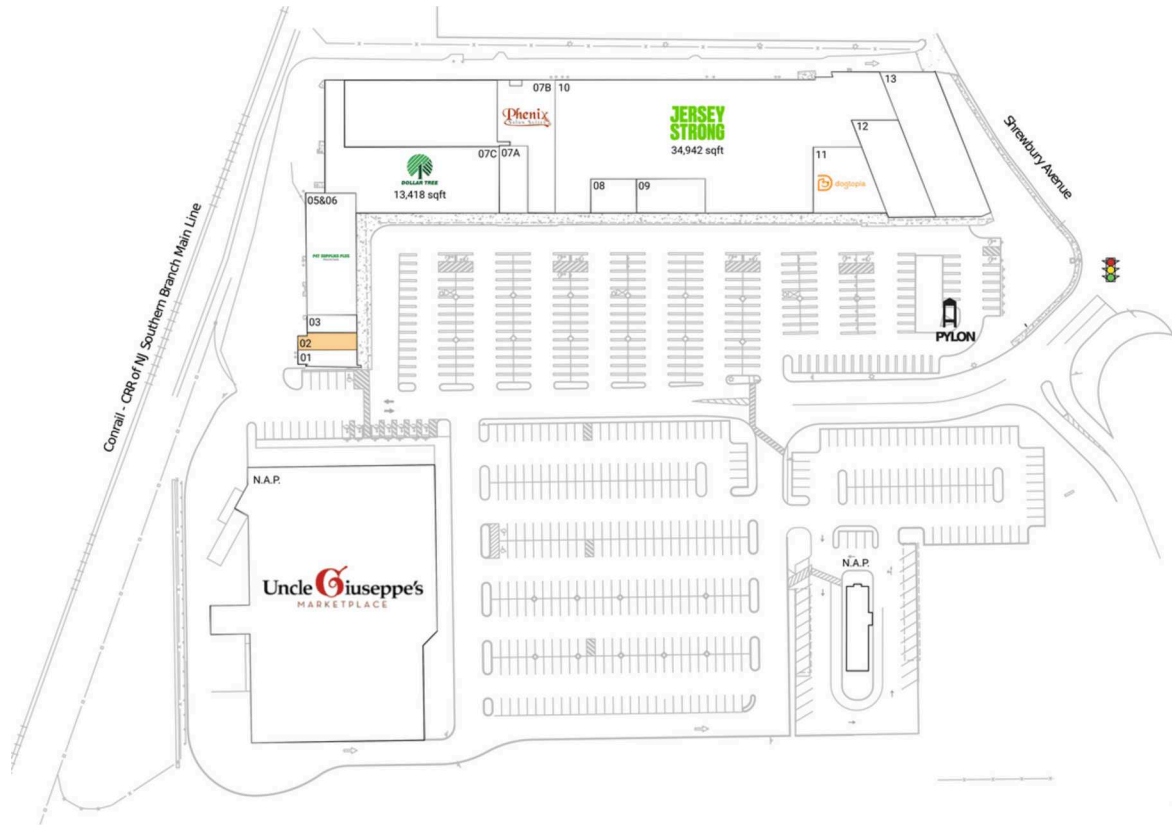

# Tinton Falls Plaza

New York-Newark-Jersey City, NY-NJ-PA

40.3124, -74.0671  
980 Shrewsbury Ave | Tinton Falls, NJ 07724

## Available Space

02 1,050 SF

## Current Retailers

|        |                              |           |
|--------|------------------------------|-----------|
| N.A.P. | Uncle Giuseppe's Marketplace | 0 SF      |
| 01     | Panda House Restaurant       | 1,100 SF  |
| 03     | Salon Da Ja Vu               | 1,000 SF  |
| 05&06  | Pet Supplies Plus            | 6,038 SF  |
| 07A    | Bronze Couture Tan & Spa     | 2,165 SF  |
| 07B    | Phenix Salon Suites          | 5,962 SF  |
| 07C    | Dollar Tree                  | 13,418 SF |
| 08     | Nail Attraction              | 1,500 SF  |
| 09     | Jersey Shore Supplements     | 2,475 SF  |
| 10     | Jersey Strong                | 34,942 SF |
| 11     | Dogtopia                     | 5,100 SF  |
| 12     | Kanji Steakhouse & Sushi Bar | 5,503 SF  |
| 13     | Cottontails                  | 7,507 SF  |