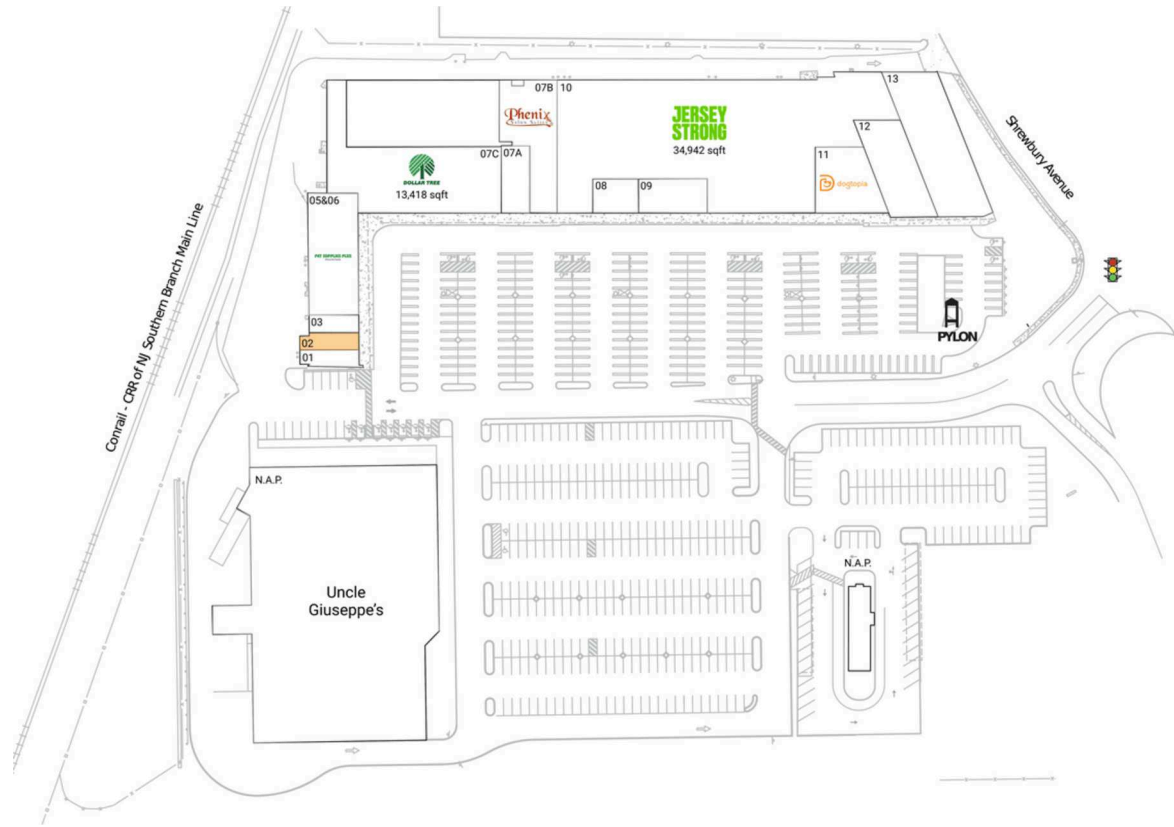

# Tinton Falls Plaza

New York-Newark-Jersey City, NY-NJ-PA

40.3124, -74.0671  
980 Shrewsbury Ave | Tinton Falls, NJ 07724

## Available Space

02 1,050 SF

## Current Retailers

N.A.P.	Uncle Giuseppe's	0 SF
01	Panda House Restaurant	1,100 SF
03	Salon Da Ja Vu	1,000 SF
05&06	Pet Supplies Plus	6,038 SF
07A	Bronze Couture Tan & Spa	2,165 SF
07B	Phenix Salon Suites	5,962 SF
07C	Dollar Tree	13,418 SF
08	Nail Attraction	1,500 SF
09	Jersey Shore Supplements	2,475 SF
10	Jersey Strong	34,942 SF
11	Dogtopia	5,100 SF
12	Kanji Steakhouse & Sushi Bar	5,503 SF
13	Cottontails	7,507 SF