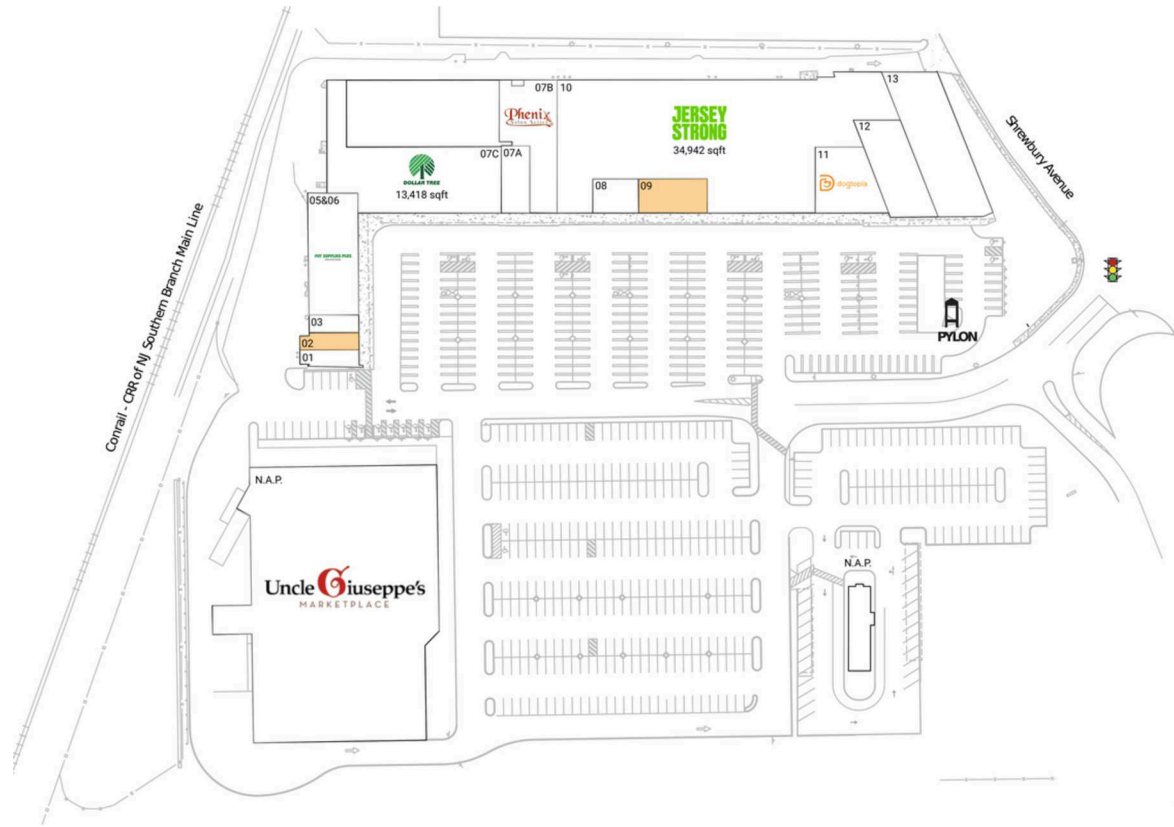

# Tinton Falls Plaza

New York-Newark-Jersey City, NY-NJ

40.3124, -74.0671  
980 Shrewsbury Ave | Tinton Falls, NJ 07724

## Available Space

02	1,050 SF
09	2,475 SF

## Current Retailers

N.A.P.	Uncle Giuseppe's Marketplace	0 SF
01	Panda House Restaurant	1,100 SF
03	Salon Da Ja Vu	1,000 SF
05&06	Pet Supplies Plus	6,038 SF
07A	Bronze Couture Tan & Spa	2,165 SF
07B	Phenix Salon Suites	5,962 SF
07C	Dollar Tree	13,418 SF
08	Nail Attraction	1,500 SF
10	Jersey Strong	34,942 SF
11	Dogtopia	5,100 SF
12	Kanji Steakhouse & Sushi Bar	5,503 SF
13	Cottontails	7,507 SF