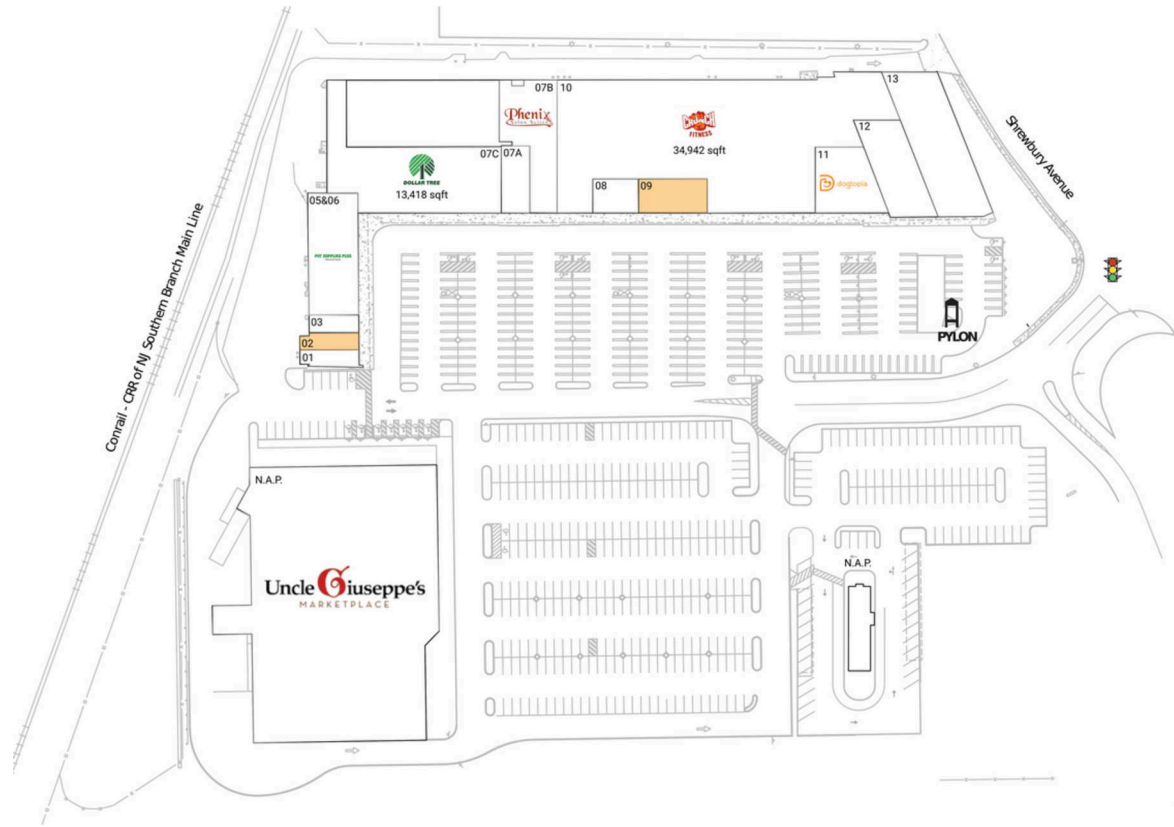

# Tinton Falls Plaza

New York-Newark-Jersey City, NY-NJ

40.3124, -74.0671  
980 Shrewsbury Ave | Tinton Falls, NJ 07724

## Available Space

02	1,050 SF
09	2,475 SF

## Current Retailers

N.A.P.	Uncle Giuseppe's Marketplace	0 SF
01	Panda House Restaurant	1,100 SF
03	Salon Da Ja Vu	1,000 SF
05&06	Pet Supplies Plus	6,038 SF
07A	Bronze Couture Tan & Spa	2,165 SF
07B	Phenix Salon Suites	5,962 SF
07C	Dollar Tree	13,418 SF
08	Nail Attraction	1,500 SF
10	Crunch Fitness	34,942 SF
11	Dogtopia	5,100 SF
12	Kanji Steakhouse & Sushi Bar	5,503 SF
13	Cottontails	7,507 SF