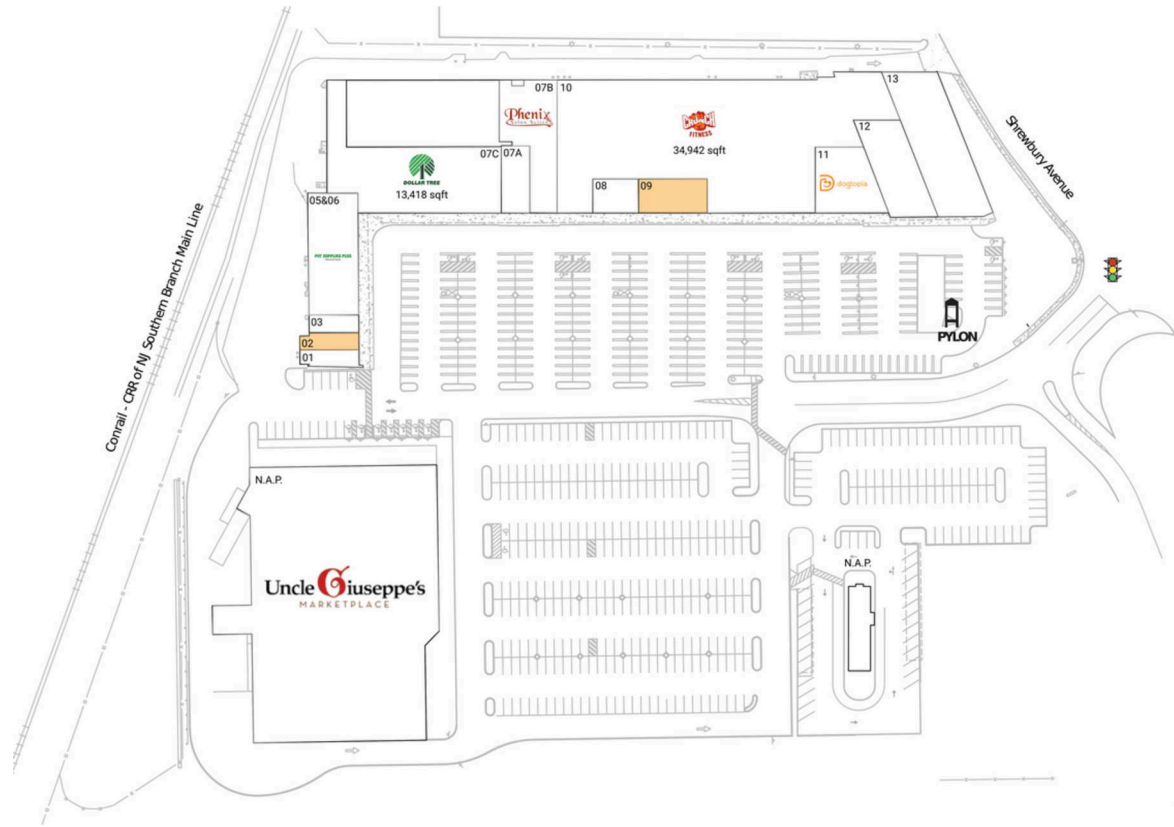

Tinton Falls Plaza

New York-Newark-Jersey City, NY-NJ

40.3124, -74.0671
980 Shrewsbury Ave | Tinton Falls, NJ 07724

Available Space

02	1,050 SF
09	2,475 SF

Current Retailers

N.A.P.	Uncle Giuseppe's Marketplace	0 SF
01	Panda House Restaurant	1,100 SF
03	Salon Da Ja Vu	1,000 SF
05&06	Pet Supplies Plus	6,038 SF
07A	Bronze Couture Tan & Spa	2,165 SF
07B	Phenix Salon Suites	5,962 SF
07C	Dollar Tree	13,418 SF
08	Nail Attraction	1,500 SF
10	Crunch Fitness	34,942 SF
11	Dogtopia	5,100 SF
12	Kanji Steakhouse & Sushi Bar	5,503 SF
13	Cottontails	7,507 SF