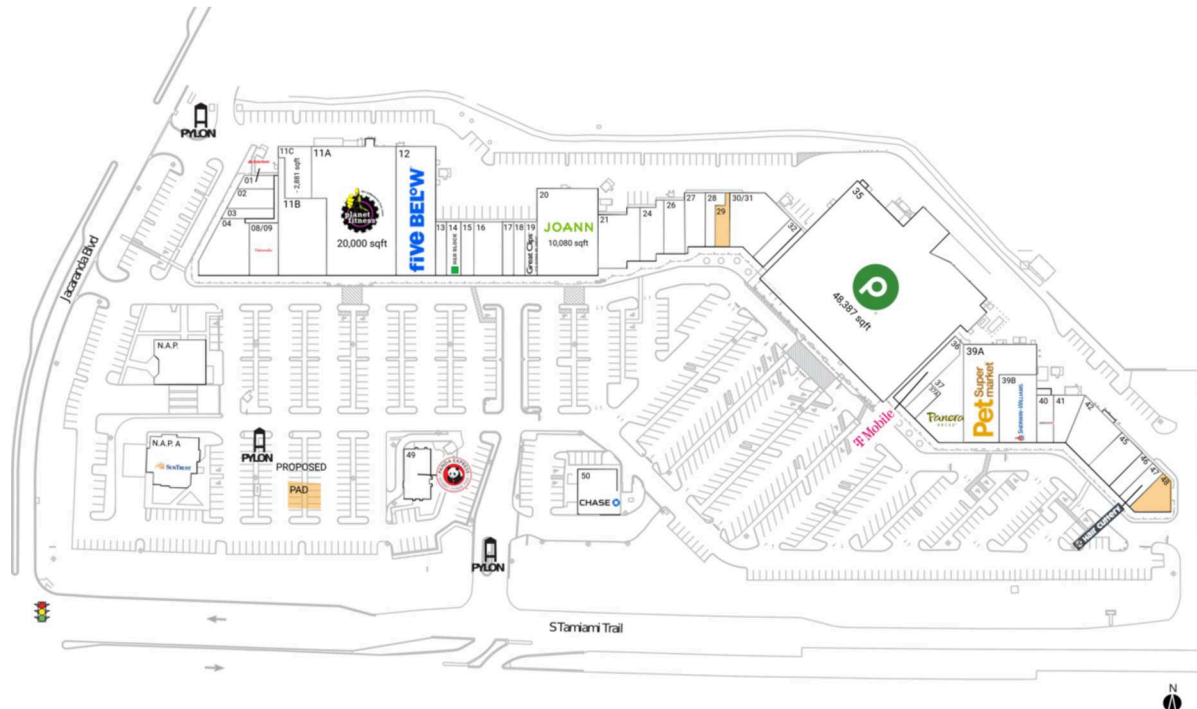

Venice Village

North Port-Sarasota-Bradenton, FL

27.0507, -82.3943

4105 South Tamiami Trail | Venice, FL 34293

Available Space

PAD	0 SF
29	1,400 SF
48	1,884 SF

Current Retailers

N.A.P.	Liberty Savings Bank	0 SF	26	Spa Venice Village	2,036 SF
N.A.P. A	SunTrust Bank	0 SF		Dental	
01	State Farm	863 SF	27	OneBlood	2,035 SF
02	Purify Urban Sweat Lodge	1,533 SF	28	Tampa Mattress Makers Of South	1,200 SF
03	The UPS Store	984 SF	30/31	Bright Cross	5,214 SF
04	Skillet's	4,744 SF		Animal Clinic	
08/09	Visionworks	2,800 SF	32	Snowbirds Grille	1,480 SF
11A	Planet Fitness	20,000 SF	35	Publix	48,387 SF
11B	Elite Healthcare	6,845 SF	36	T-Mobile	2,331 SF
11C	-	2,881 SF	37	Panera Bread	5,100 SF
12	Five Below	8,900 SF	37A	Gulf Coast Sunglasses	1,000 SF
13	Just Fans	1,454 SF		Pet Supermarket	9,000 SF
14	H&R Block	1,450 SF	39A	Sherwin-Williams	4,500 SF
15	Optical Outlets	1,522 SF	39B	UBREAKiFiX	1,480 SF
16	Bodybar Pilates	2,583 SF	40	Hotworx	2,177 SF
17	Northland Hearing Center	1,100 SF	41	Rib City Grill	3,600 SF
18	Venetian Cleaners	1,110 SF	42	Italianos	2,600 SF
19	Great Clips	1,210 SF	45	More Space Place	1,300 SF
20	JOANN Fabric And Craft Stores	10,080 SF	46	Hair Cuttery	1,300 SF
21	The Sand Trap	4,090 SF	47	Panda Express	2,448 SF
24	Star Nails And	2,910 SF	50	Chase	972 SF