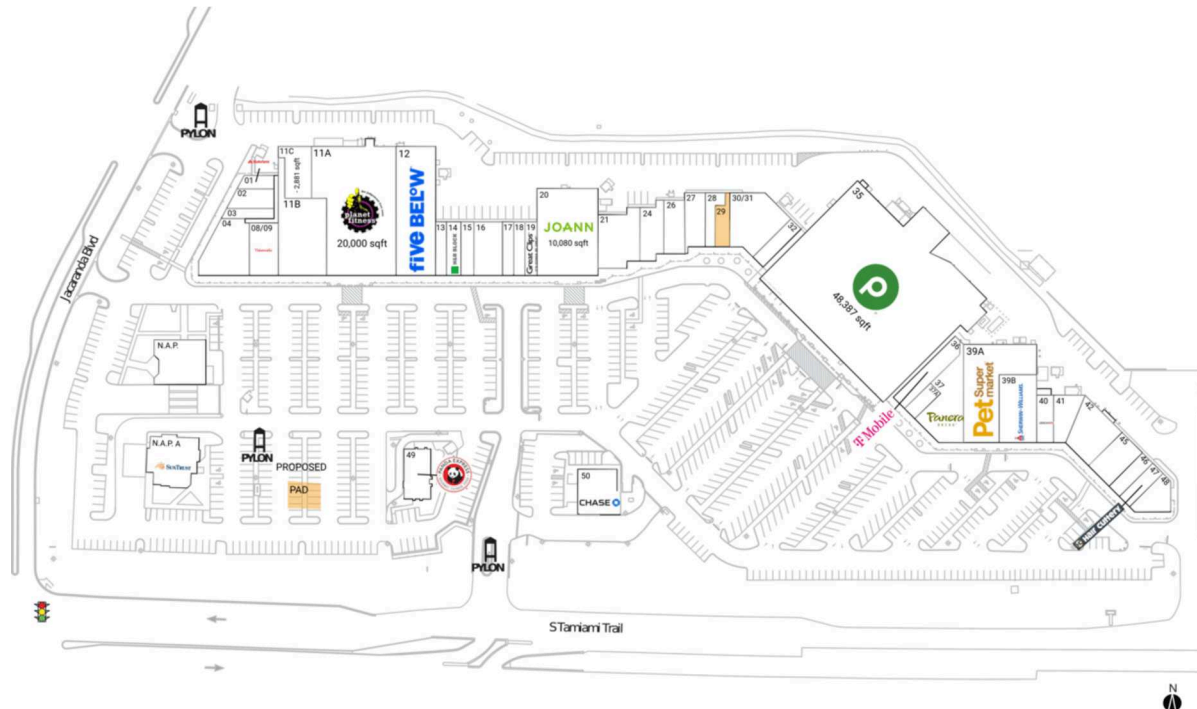

Venice Village

North Port-Bradenton-Sarasota, FL

27.0507, -82.3943
4105 South Tamiami Trail | Venice, FL 34293

Available Space

| | |
|-----|----------|
| PAD | 0 SF |
| 29 | 1,200 SF |

Current Retailers

| | | | | | |
|----------|-------------------------------|-----------|-------|--|-----------|
| N.A.P. | Liberty Savings Bank | 0 SF | 26 | Venice Village Dental | 2,036 SF |
| N.A.P. A | SunTrust Bank | 0 SF | 27 | OneBlood | 2,035 SF |
| 01 | State Farm | 863 SF | 28 | Tampa Mattress | 1,200 SF |
| 02 | Purify Urban Sweat Lodge | 1,533 SF | 30/31 | Makers Of South Bright Cross Animal Clinic | 5,214 SF |
| 03 | The UPS Store | 984 SF | | Snowbirds Grille | 1,480 SF |
| 04 | Skilletts | 4,744 SF | 32 | Publix | 48,387 SF |
| 08/09 | Visionworks | 2,800 SF | 35 | T-Mobile | 2,331 SF |
| 11A | Planet Fitness | 20,000 SF | 36 | Panera Bread | 5,100 SF |
| 11B | Elite Healthcare | 6,845 SF | 37 | Gulf Coast Sunglasses | 1,000 SF |
| 11C | - | 2,881 SF | 37A | Pet Supermarket | 9,000 SF |
| 12 | Five Below | 8,900 SF | | Sherwin-Williams | 4,500 SF |
| 13 | Just Fans | 1,454 SF | 39A | UBREAKiFIX | 1,480 SF |
| 14 | H&R Block | 1,450 SF | 39B | Hotworx | 2,177 SF |
| 15 | Optical Outlets | 1,522 SF | 40 | Rib City Grill | 3,600 SF |
| 16 | Bodybar Pilates | 2,583 SF | 41 | Italianos | 2,600 SF |
| 17 | Northland Hearing Center | 1,100 SF | 42 | More Space Place | 1,300 SF |
| 18 | Venetian Cleaners | 1,110 SF | 45 | Hair Cuttery | 1,300 SF |
| 19 | Great Clips | 1,210 SF | 46 | Voltaire Cycles | 1,884 SF |
| 20 | JOANN Fabric And Craft Stores | 10,080 SF | 47 | Panda Express | 2,448 SF |
| 21 | The Sand Trap | 4,090 SF | 48 | Chase | 972 SF |
| 24 | Star Nails And Spa | 2,910 SF | 49 | | |