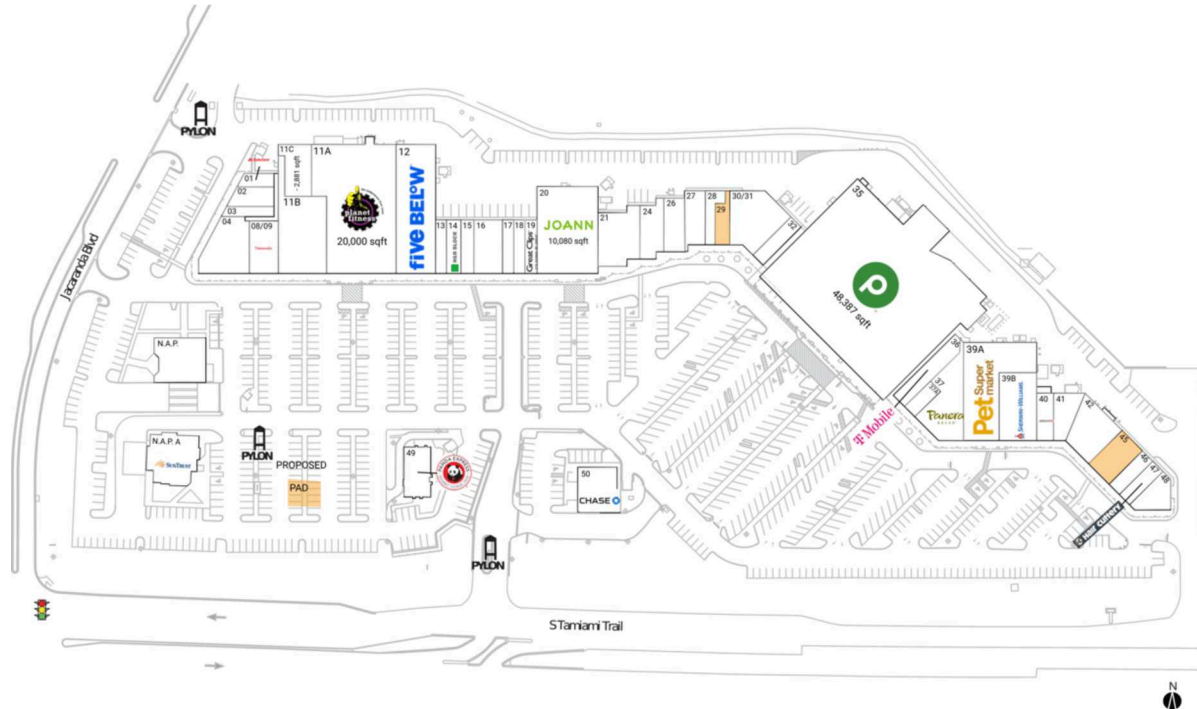

Venice Village

North Port-Bradenton-Sarasota, FL

27.0507, -82.3943
4105 South Tamiami Trail | Venice, FL 34293

Available Space

PAD	0 SF
29	1,200 SF
45	2,600 SF

Current Retailers

N.A.P.	Liberty Savings Bank	0 SF	24	Star Nails And Spa	2,910 SF
N.A.P. A	SunTrust Bank	0 SF	26	Venice Village Dental	2,036 SF
01	State Farm	863 SF	27	OneBlood	2,035 SF
02	Purify Urban Sweat Lodge	1,533 SF	28	Tampa Mattress Makers Of South	1,200 SF
03	The UPS Store	984 SF	30/31	Bright Cross Animal Clinic	5,214 SF
04	Skilletts	4,744 SF	32	Snowbirds Grille	1,480 SF
08/09	Visionworks	2,800 SF	35	Publix	48,387 SF
11A	Planet Fitness	20,000 SF	36	T-Mobile	2,331 SF
11B	Elite Healthcare	6,845 SF	37	Panera Bread	5,100 SF
11C	-	2,881 SF	37A	Gulf Coast Sunglasses	1,000 SF
12	Five Below	8,900 SF	39A	Pet Supermarket	9,000 SF
13	Just Fans	1,454 SF	39B	Sherwin-Williams	4,500 SF
14	H&R Block	1,450 SF	40	UBREAKiFIX	1,480 SF
15	Optical Outlets	1,522 SF	41	Hotworx	2,177 SF
16	Bodybar Pilates	2,583 SF	42	Rib City Grill	3,600 SF
17	Northland Hearing Center	1,100 SF	46	More Space Place	1,300 SF
18	Venetian Cleaners	1,110 SF	47	Hair Cuttery	1,300 SF
19	Great Clips	1,210 SF	48	Voltaire Cycles	1,884 SF
20	JOANN Fabric And Craft Stores	10,080 SF	49	Panda Express	2,448 SF
21	The Sand Trap	4,090 SF	50	Chase	972 SF