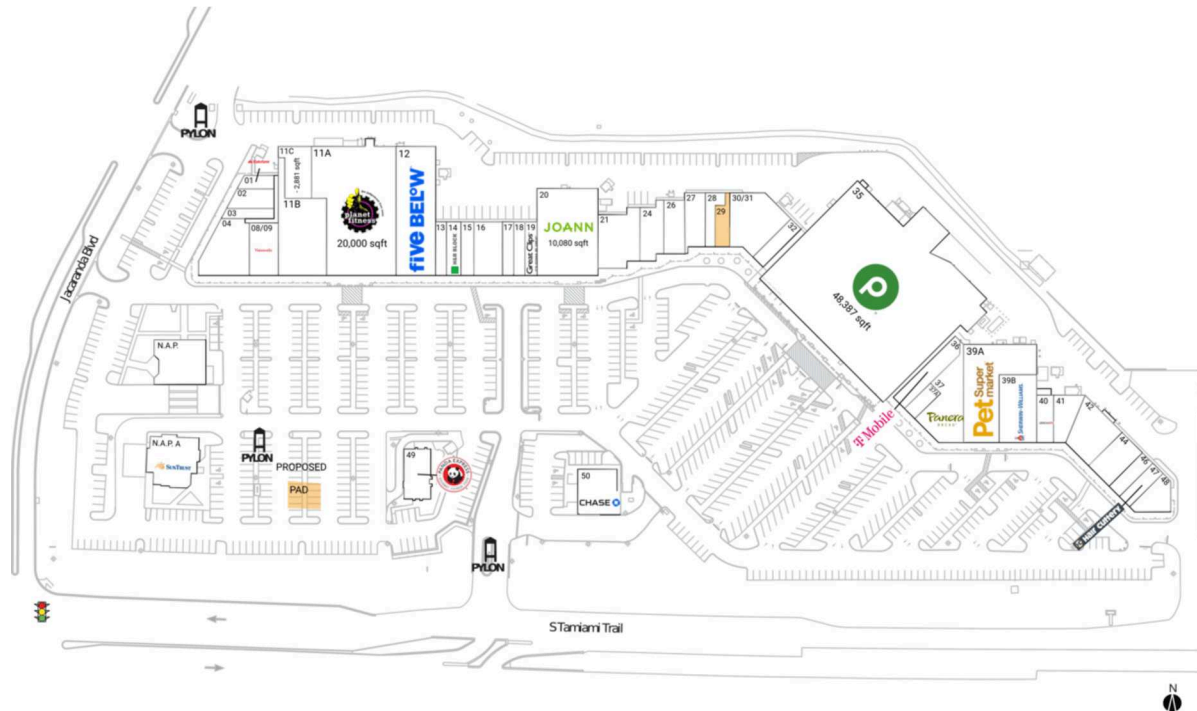

Venice Village

North Port-Bradenton-Sarasota, FL

27.0507, -82.3943
4105 South Tamiami Trail | Venice, FL 34293

Available Space

PAD	0 SF
29	1,200 SF

Current Retailers

N.A.P.	Liberty Savings Bank	0 SF	26	Venice Village Dental	2,036 SF
N.A.P. A	SunTrust Bank	0 SF	27	OneBlood	2,035 SF
01	State Farm	863 SF	28	Tampa Mattress	1,200 SF
02	Purify Urban Sweat Lodge	1,533 SF	30/31	Makers Of South Bright Cross Animal Clinic	5,214 SF
03	The UPS Store	984 SF		Snowbirds Grille	1,480 SF
04	Skilletts	4,744 SF	32	Publix	48,387 SF
08/09	Visionworks	2,800 SF	35	T-Mobile	2,331 SF
11A	Planet Fitness	20,000 SF	36	Panera Bread	5,100 SF
11B	Elite Healthcare	6,845 SF	37	Gulf Coast Sunglasses	1,000 SF
11C	-	2,881 SF	37A	Pet Supermarket	9,000 SF
12	Five Below	8,900 SF		Sherwin-Williams	4,500 SF
13	Just Fans	1,454 SF	39A	UBREAKiFIX	1,480 SF
14	H&R Block	1,450 SF	39B	Hotworx	2,177 SF
15	Optical Outlets	1,522 SF	40	Rib City Grill	3,600 SF
16	Bodybar Pilates	2,583 SF	41	Italianos	2,600 SF
17	Northland Hearing Center	1,100 SF	42	More Space Place	1,300 SF
18	Venetian Cleaners	1,110 SF	44	Hair Cuttery	1,300 SF
19	Great Clips	1,210 SF	46	Voltaire Cycles	1,884 SF
20	JOANN Fabric And Craft Stores	10,080 SF	47	Panda Express	2,448 SF
21	The Sand Trap	4,090 SF	48	Chase	972 SF
24	Star Nails And Spa	2,910 SF	49		