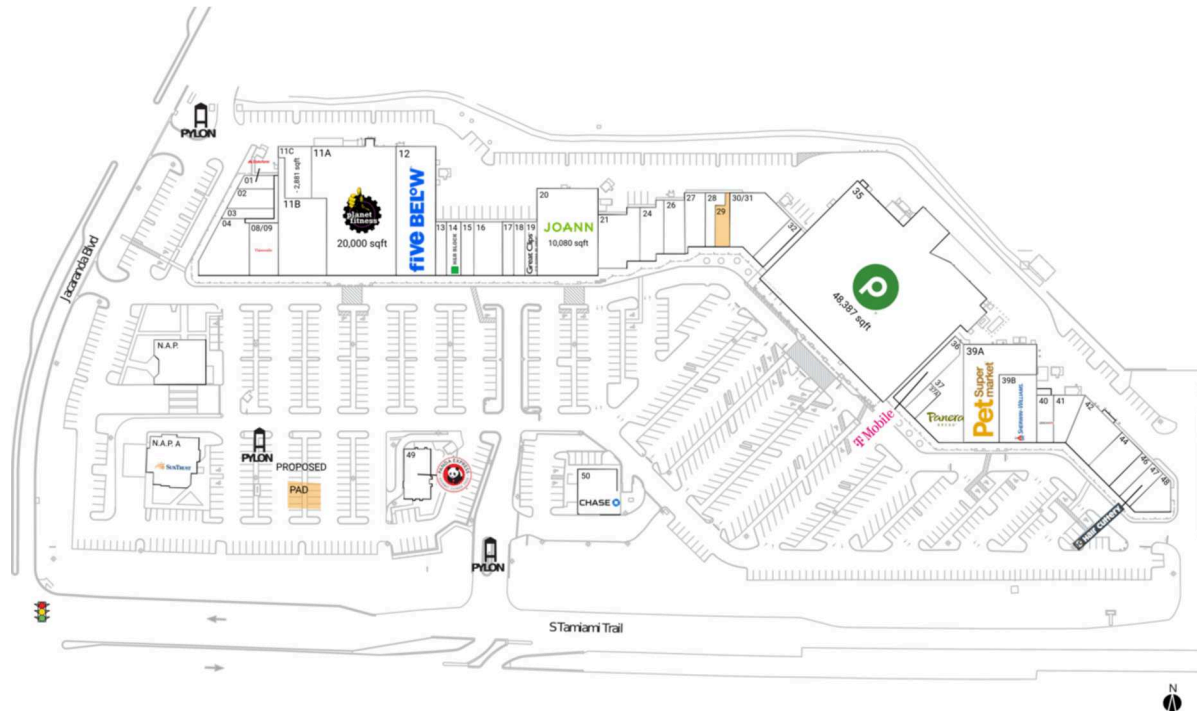

Venice Village

North Port-Bradenton-Sarasota, FL

27.0507, -82.3943
4105 South Tamiami Trail | Venice, FL 34293

Available Space

PAD	0 SF
29	1,200 SF

Current Retailers

N.A.P.	Liberty Savings Bank	0 SF	26	Venice Village Dental	2,036 SF
N.A.P. A	SunTrust Bank	0 SF	27	OneBlood	2,035 SF
01	State Farm	863 SF	28	Tampa Mattress	1,200 SF
02	Purify Urban Sweat Lodge	1,533 SF	30/31	Makers Of South Bright Cross Animal Clinic	5,214 SF
03	The UPS Store	984 SF		Snowbirds Grille	1,480 SF
04	Skillet's	4,744 SF	32	Publix	48,387 SF
08/09	Visionworks	2,800 SF	35	T-Mobile	2,331 SF
11A	Planet Fitness	20,000 SF	36	Panera Bread	5,100 SF
11B	Elite Healthcare	6,845 SF	37	Gulf Coast Sunglasses	1,000 SF
11C	-	2,881 SF	37A	Pet Supermarket	9,000 SF
12	Five Below	8,900 SF		Sherwin-Williams	4,500 SF
13	Just Fans	1,454 SF	39A	UBREAKiFIX	1,480 SF
14	H&R Block	1,450 SF	39B	Hotworx	2,177 SF
15	Optical Outlets	1,522 SF	40	Rib City Grill	3,600 SF
16	Bodybar Pilates	2,583 SF	41	Italianos	2,600 SF
17	Northland Hearing Center	1,100 SF	42	More Space Place	1,300 SF
18	Venetian Cleaners	1,110 SF	44	Hair Cuttery	1,300 SF
19	Great Clips	1,210 SF	46	Voltaire Cycles	1,884 SF
20	JOANN Fabric And Craft Stores	10,080 SF	47	Panda Express	2,448 SF
21	The Sand Trap	4,090 SF	48	Chase	972 SF
24	Star Nails And Spa	2,910 SF	49		