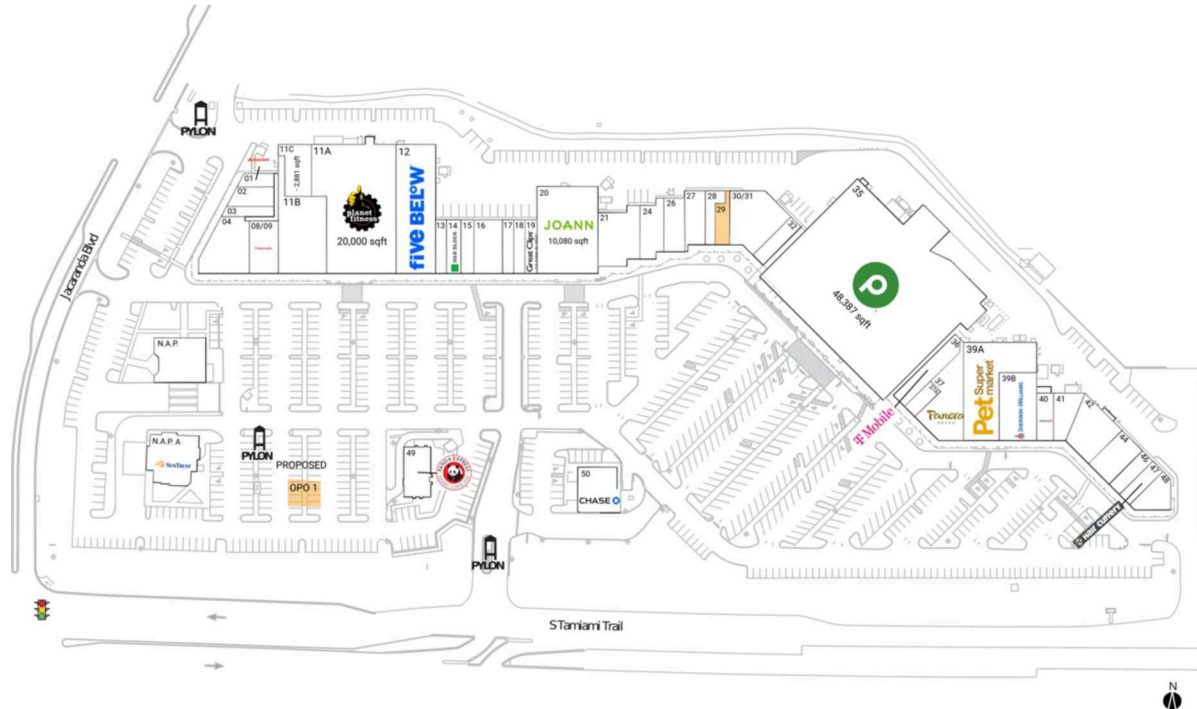

Venice Village

North Port-Bradenton-Sarasota, FL

27.0507, -82.3943
4105 South Tamiami Trail | Venice, FL 34293

Available Space

OPO 1	0 SF
29	1,200 SF

Current Retailers

N.A.P.	Liberty Savings Bank	0 SF	26	Venice Village Dental	2,036 SF
N.A.P. A	SunTrust Bank	0 SF	27	OneBlood	2,035 SF
01	State Farm	863 SF	28	Tampa Mattress	1,200 SF
02	Purify Urban Sweat Lodge	1,533 SF	30/31	Makers Of South Bright Cross Animal Clinic	5,214 SF
03	The UPS Store	984 SF		Snowbirds Grille	1,480 SF
04	Skilletts	4,744 SF	32	Publix	48,387 SF
08/09	Visionworks	2,800 SF	35	T-Mobile	2,331 SF
11A	Planet Fitness	20,000 SF	36	Panera Bread	5,100 SF
11B	Elite Healthcare	6,845 SF	37	Gulf Coast Sunglasses	1,000 SF
11C	-	2,881 SF	37A	Pet Supermarket	9,000 SF
12	Five Below	8,900 SF		Sherwin-Williams	4,500 SF
13	Just Fans	1,454 SF	39A	UBREAKiFIX	1,480 SF
14	H&R Block	1,450 SF	39B	Hotworx	2,177 SF
15	Optical Outlets	1,522 SF	40	Rib City Grill	3,600 SF
16	Bodybar Pilates	2,583 SF	41	Italianos	2,600 SF
17	Northland Hearing Center	1,100 SF	42	More Space Place	1,300 SF
18	Venetian Cleaners	1,110 SF	44	Hair Cuttery	1,300 SF
19	Great Clips	1,210 SF	46	Voltaire Cycles	1,884 SF
20	JOANN Fabric And Craft Stores	10,080 SF	47	Panda Express	2,448 SF
21	The Sand Trap	4,090 SF	48	Chase	972 SF
24	Star Nails And Spa	2,910 SF	49		