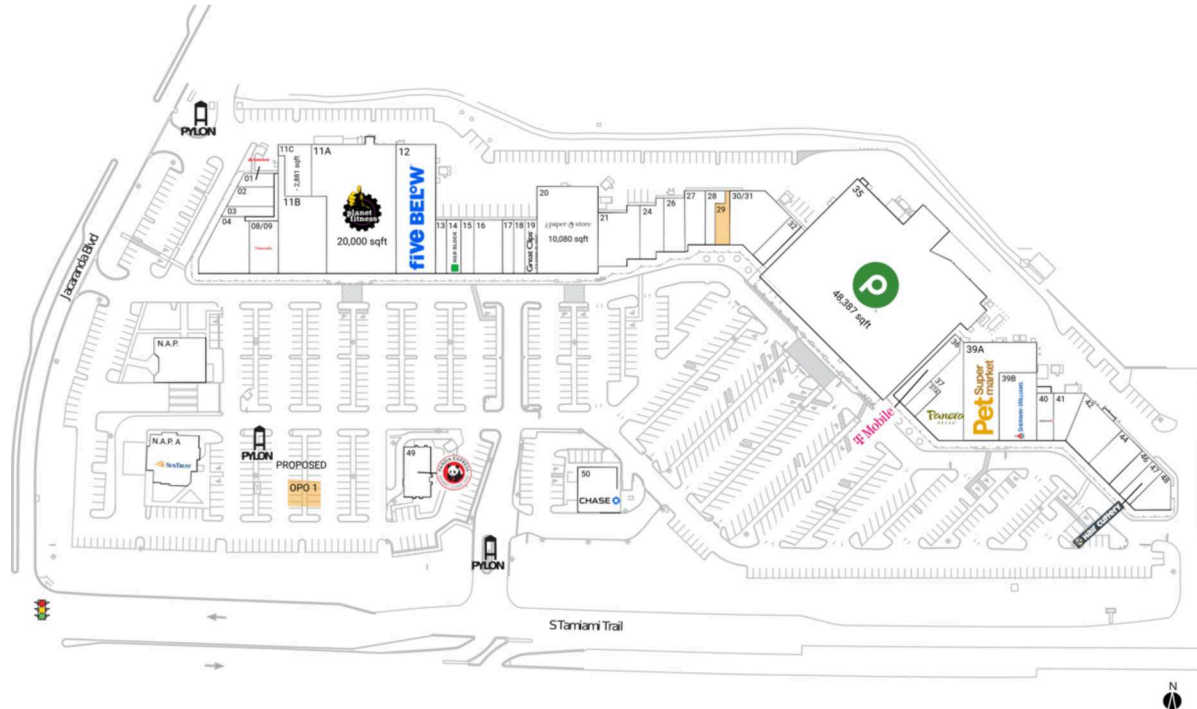

Venice Village

North Port-Bradenton-Sarasota, FL

27.0507, -82.3943
4105 South Tamiami Trail | Venice, FL 34293

Available Space

OPO 1	0 SF
29	1,200 SF

Current Retailers

N.A.P.	Liberty Savings Bank	0 SF	26	Venice Village Dental	2,036 SF
N.A.P. A	SunTrust Bank	0 SF	27	OneBlood	2,035 SF
01	State Farm	863 SF	28	Tampa Mattress	1,200 SF
02	Purify Urban Sweat Lodge	1,533 SF	30/31	Makers Of South Bright Cross Animal Clinic	5,214 SF
03	The UPS Store	984 SF		Snowbirds Grille	1,480 SF
04	Skillets	4,744 SF	32	Publix	48,387 SF
08/09	Visionworks	2,800 SF	35	T-Mobile	2,331 SF
11A	Planet Fitness	20,000 SF	36	Panera Bread	5,100 SF
11B	Elite Healthcare	6,845 SF	37	Gulf Coast Sunglasses	1,000 SF
11C	-	2,881 SF	37A	Pet Supermarket	9,000 SF
12	Five Below	8,900 SF		Sherwin-Williams	4,500 SF
13	Just Fans	1,454 SF	39A	UBREAKiFIX	1,480 SF
14	H&R Block	1,450 SF	39B	Hotworx	2,177 SF
15	Optical Outlets	1,522 SF	40	Rib City Grill	3,600 SF
16	Bodybar Pilates	2,583 SF	41	Italianos	2,600 SF
17	Northland Hearing Center	1,100 SF	42	More Space Place	1,300 SF
18	Venetian Cleaners	1,110 SF	46	Hair Cuttery	1,300 SF
19	Great Clips	1,210 SF	47	Voltaire Cycles	1,884 SF
20	The Paper Store	10,080 SF	48	Panda Express	2,448 SF
21	The Sand Trap	4,090 SF	49	Chase	972 SF
24	Star Nails And Spa	2,910 SF	50		

1755