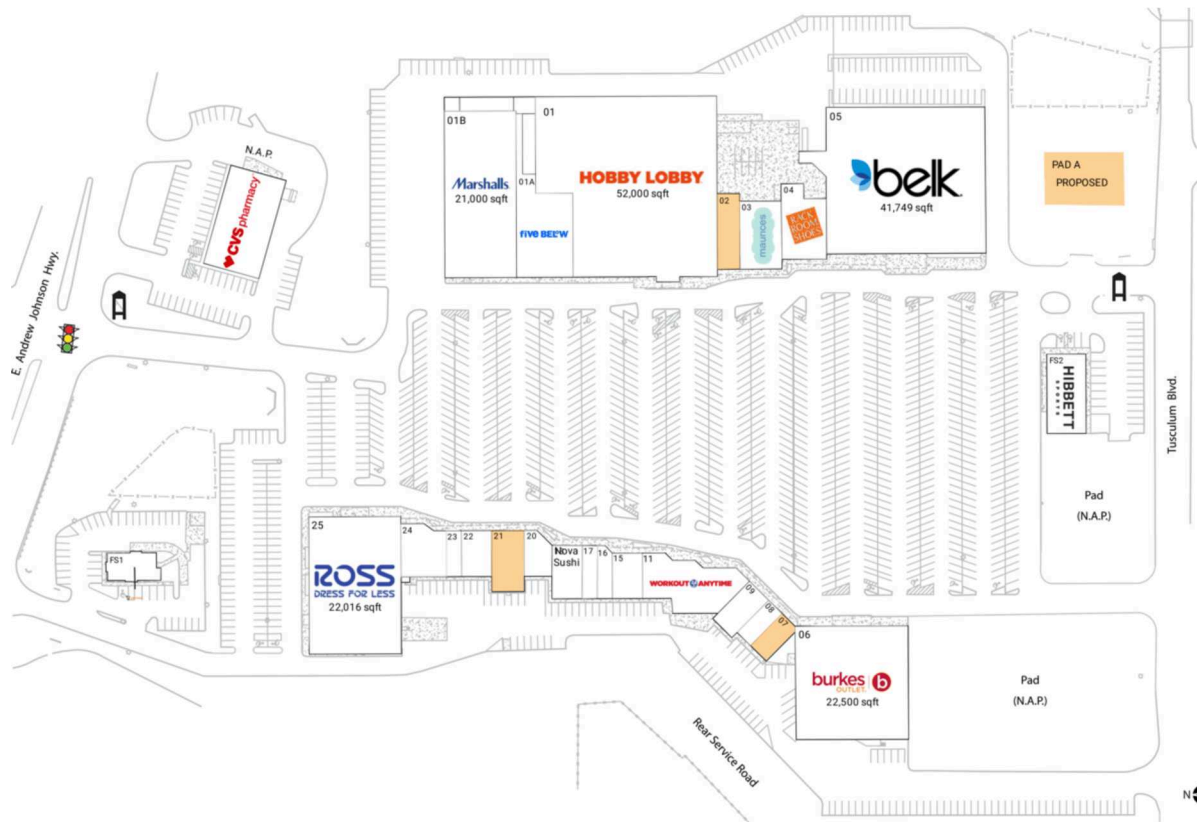

Greeneville Commons

Greeneville, TN

36.1743, -82.7965

1317-1386 Tusculum Blvd | Greeneville, TN 37745

Available Space

02	3,000 SF
07	1,680 SF
21	3,467 SF

Pad Opportunities

PAD A	0 SF/0
-------	--------

Current Retailers

FS1	Little Caesars Pizza	2,500 SF
FS2	Hibbett Sports	5,500 SF
N.A.P.	CVS/Pharmacy	0 SF
01	Hobby Lobby	52,000 SF
01A	Five Below	9,000 SF
01B	Marshalls	21,000 SF
03	Maurices	4,950 SF
04	Rack Room Shoes	5,400 SF
05	Belk	41,749 SF
06	Burkes Outlet	22,500 SF
08	Q-Nails	1,500 SF
09	PT Solutions Physical Therapy	2,450 SF
11	Workout Anytime	7,767 SF
15	Xfinity	2,400 SF
16	Farm Bureau Insurance	1,350 SF
17	Pals	1,400 SF
18	Nova Sushi	2,800 SF
20	GNC	2,160 SF
22	Gino's II	2,400 SF
23	China Chef	1,200 SF
24	Monterey Mexican Restaurant	3,950 SF
25	Ross Dress For Less	22,016 SF