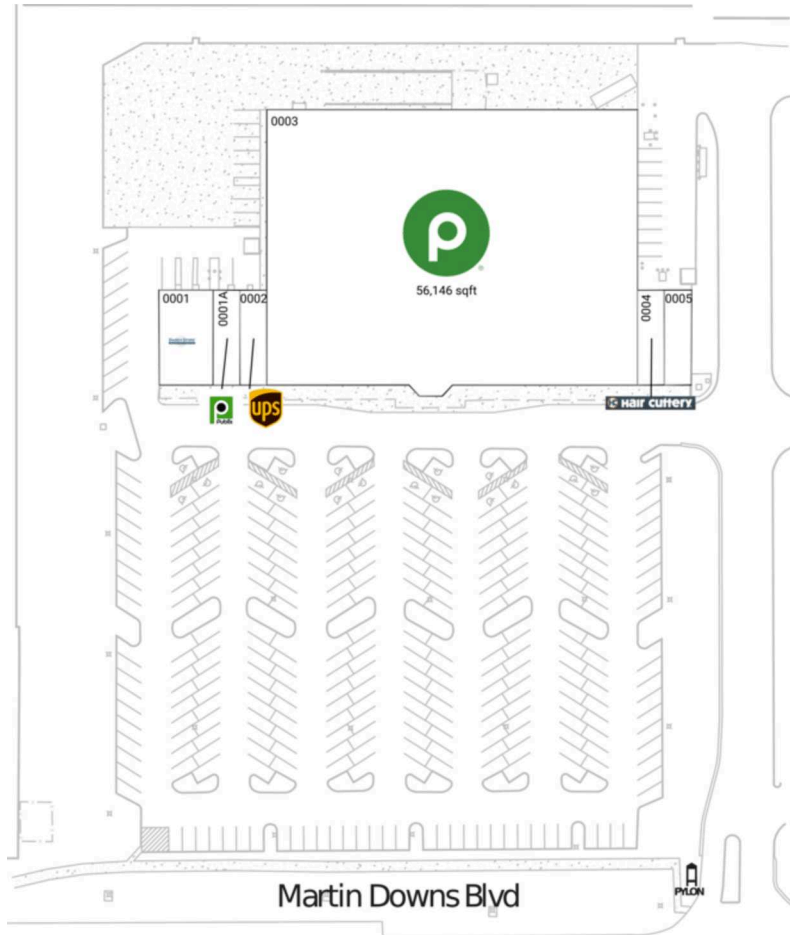

Martin Downs Town Center

Port St. Lucie, FL

27.1714, -80.2906
2750 SW Martin Downs Blvd | Palm City, FL 34990

Current Retailers

0001	Hand & Stone Massage & Facial Spa	2,800 SF
0001A	Publix Liquor	1,400 SF
0002	The UPS Store	1,400 SF
0003	Publix	56,146 SF
0004	Hair Cuttery	1,400 SF
0005	Noire The Nails Bar USA	1,400 SF