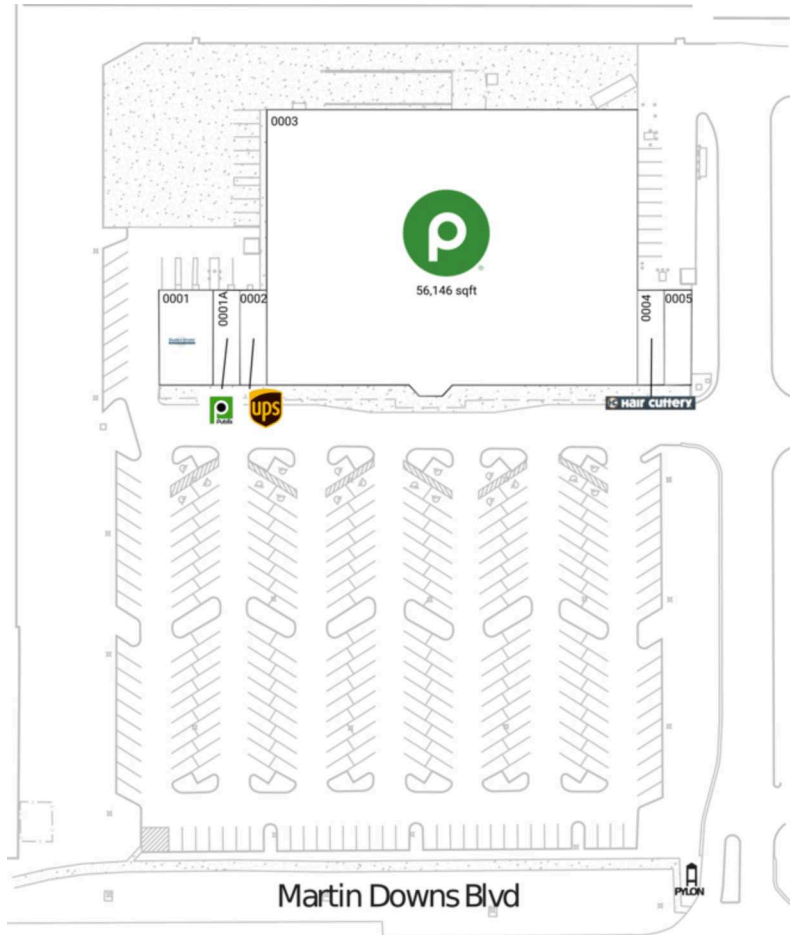

# Martin Downs Town Center

Port St. Lucie, FL

27.1714, -80.2906  
2750 SW Martin Downs Blvd | Palm City, FL 34990

## Current Retailers

0001	Hand & Stone Massage & Facial Spa	2,800 SF
0001A	Publix Liquor	1,400 SF
0002	The UPS Store	1,400 SF
0003	Publix	56,146 SF
0004	Hair Cuttery	1,400 SF
0005	Noire The Nails Bar USA	1,400 SF