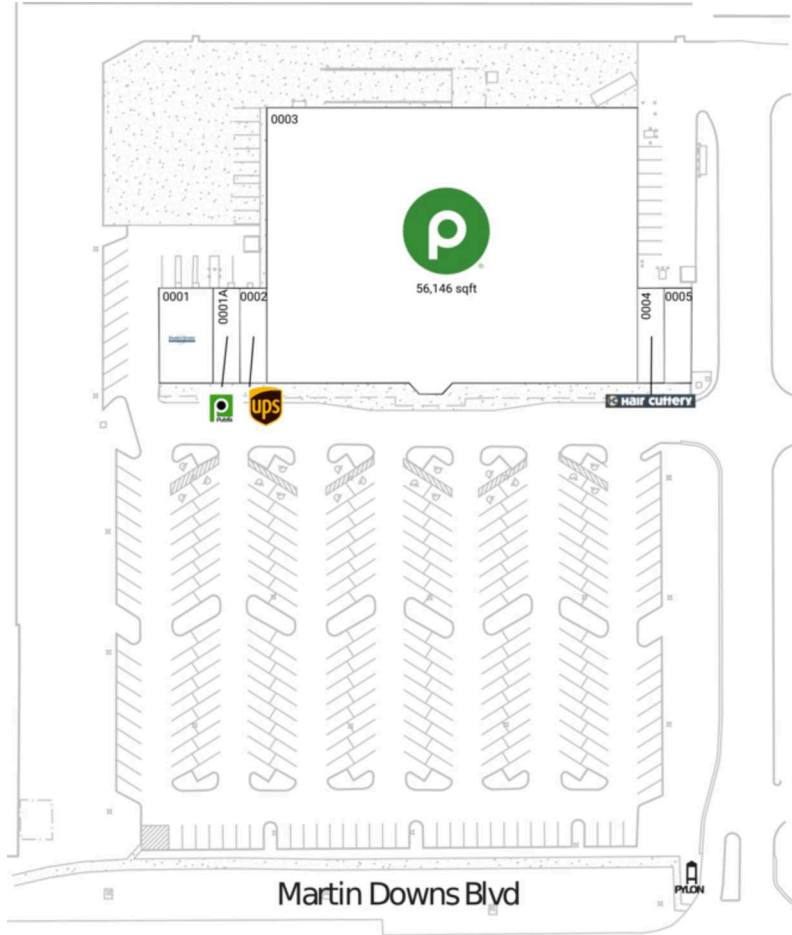

Martin Downs Town Center

Port St. Lucie, FL

27.1714, -80.2906
2750 SW Martin Downs Blvd | Palm City, FL 34990

Current Retailers

0001	Hand & Stone Massage & Facial Spa	2,800 SF
0001A	Publix Liquor	1,400 SF
0002	The UPS Store	1,400 SF
0003	Publix	56,146 SF
0004	Hair Cuttery	1,400 SF
0005	Noire The Nails Bar USA	1,400 SF