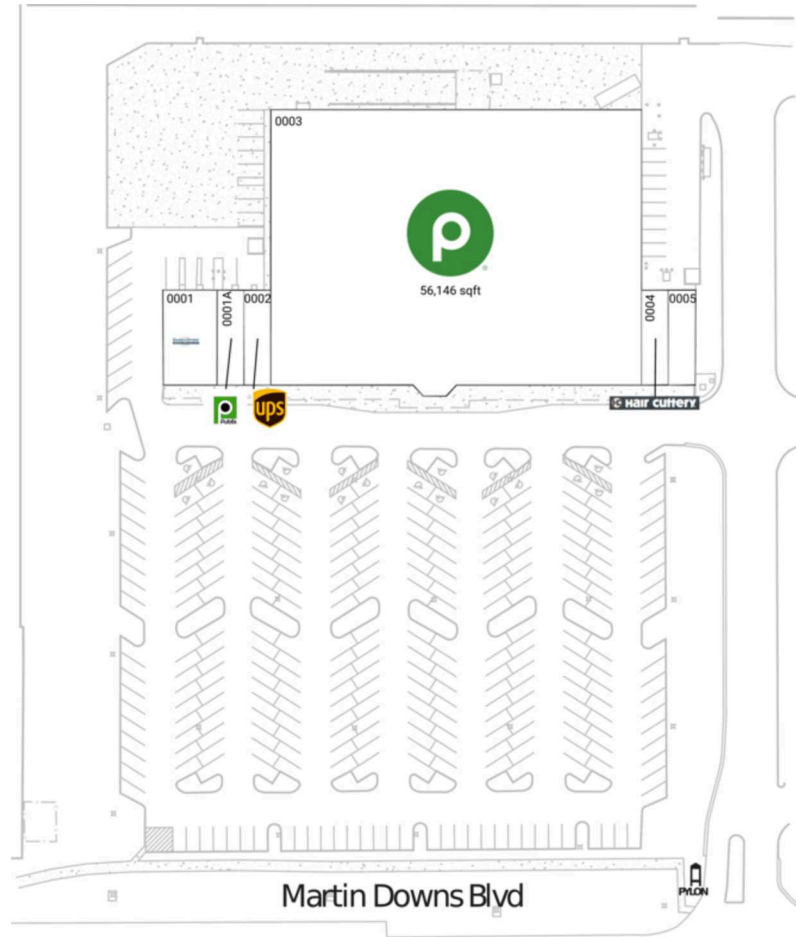

Martin Downs Town Center

Port St. Lucie, FL

27.1714, -80.2906
2750 SW Martin Downs Blvd | Palm City, FL 34990

Current Retailers

0001	Hand & Stone Massage & Facial Spa	2,800 SF
0001A	Publix Liquor	1,400 SF
0002	The UPS Store	1,400 SF
0003	Publix	56,146 SF
0004	Hair Cuttery	1,400 SF
0005	Noire The Nails Bar USA	1,400 SF