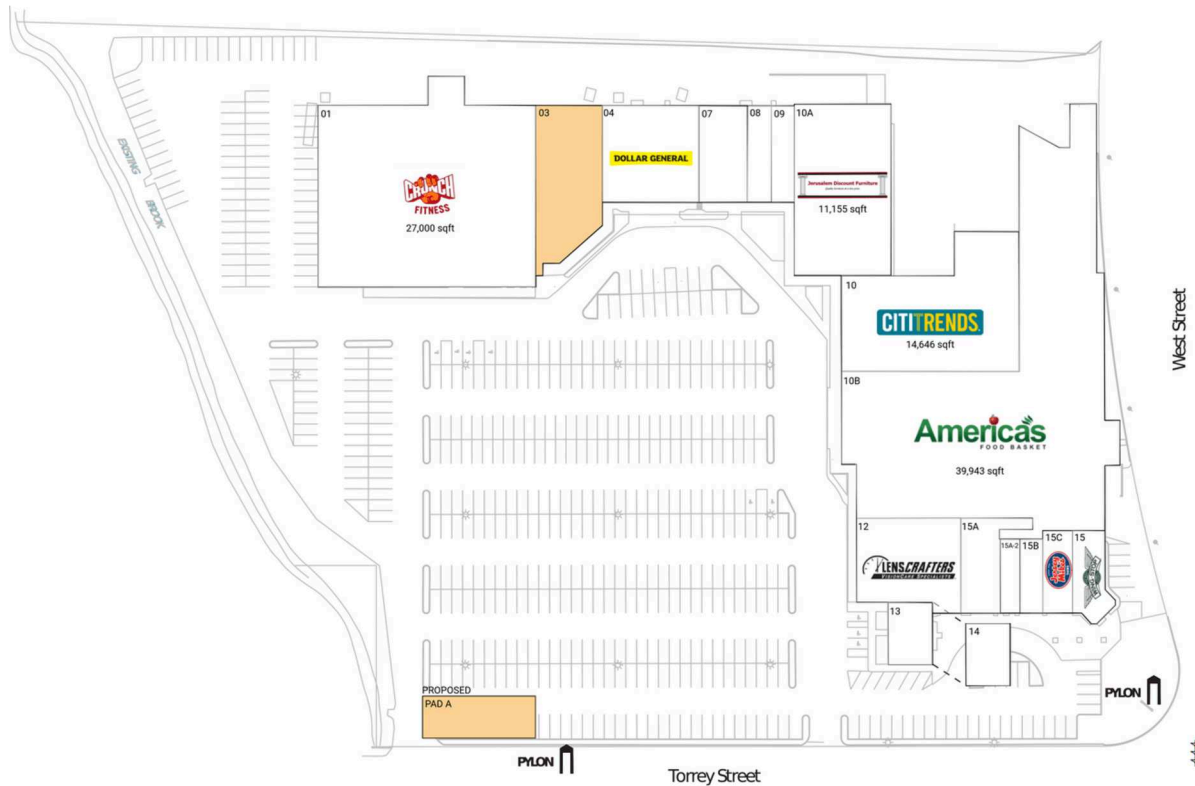

Points West Plaza

Boston-Cambridge-Newton, MA-NH

42.075, -71.0446

21 Torrey Street | Brockton, MA 02401

Available Space

03 6,584 SF

Pad Opportunities

PAD A Drive-thru 17,424 SF/0.4

Current Retailers

01	Crunch Fitness	27,000 SF
04	Dollar General	6,400 SF
07	Gorgeous Event Rentals	3,200 SF
08	U.S. Taekwondo	1,600 SF
09	Lovely Nails	1,600 SF
10	Citi Trends	14,646 SF
10A	Jerusalem Discount Furniture	11,155 SF
10B	Americas's Food Basket	39,943 SF
12	LensCrafters	6,200 SF
13	Flava Jamaica	1,650 SF
14	MCJ Transportation	1,500 SF
15	Wingstop	2,000 SF
15A	Mickey's Gaming Lounge	3,000 SF
15A-2	Tom Tom Kitchen	1,100 SF
15B	Jackson Hewitt Tax Services	1,100 SF
15C	Jersey Mike's Subs	4,600 SF