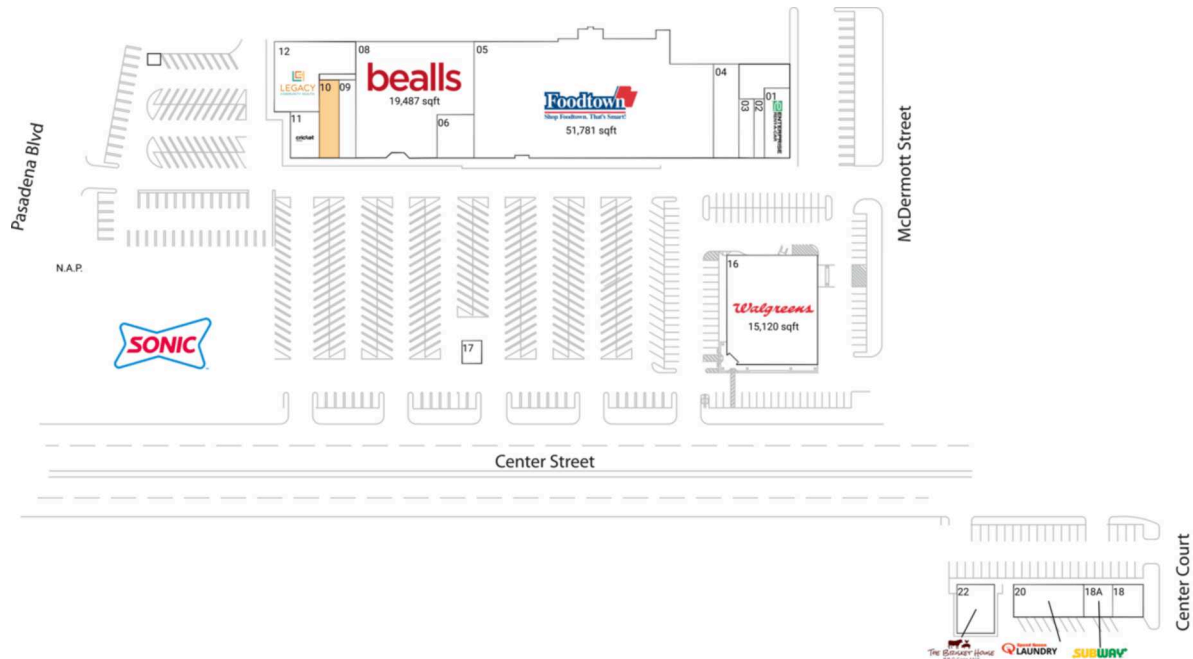

Parktown

Houston-Pasadena-The Woodlands, TX

29.6808, -95.1243
3300-3432 Center Street | Deer Park, TX 77536

Available Space

10 2,407 SF

Current Retailers

N.A.P.	SONIC	0 SF
01	Enterprise-Rent-A-Car	2,612 SF
02	Liberty Tax	611 SF
03	S-K Liquor	1,133 SF
04	Deals And Steals	3,360 SF
05	Food Town	51,781 SF
06	Lana Fillman & Co	1,230 SF
08	Bealls	19,487 SF
09	Nails 4 U	2,000 SF
11	Cricket	1,975 SF
12	Legacy Community Health	6,688 SF
15	Watermill Express	225 SF
16	Walgreens	15,120 SF
17	Tobacco Stop	672 SF
18	TitleMax	1,200 SF
18A	Subway	1,200 SF
20	Speed Queen Laundry	3,985 SF
22	The Brisket House	2,760 SF