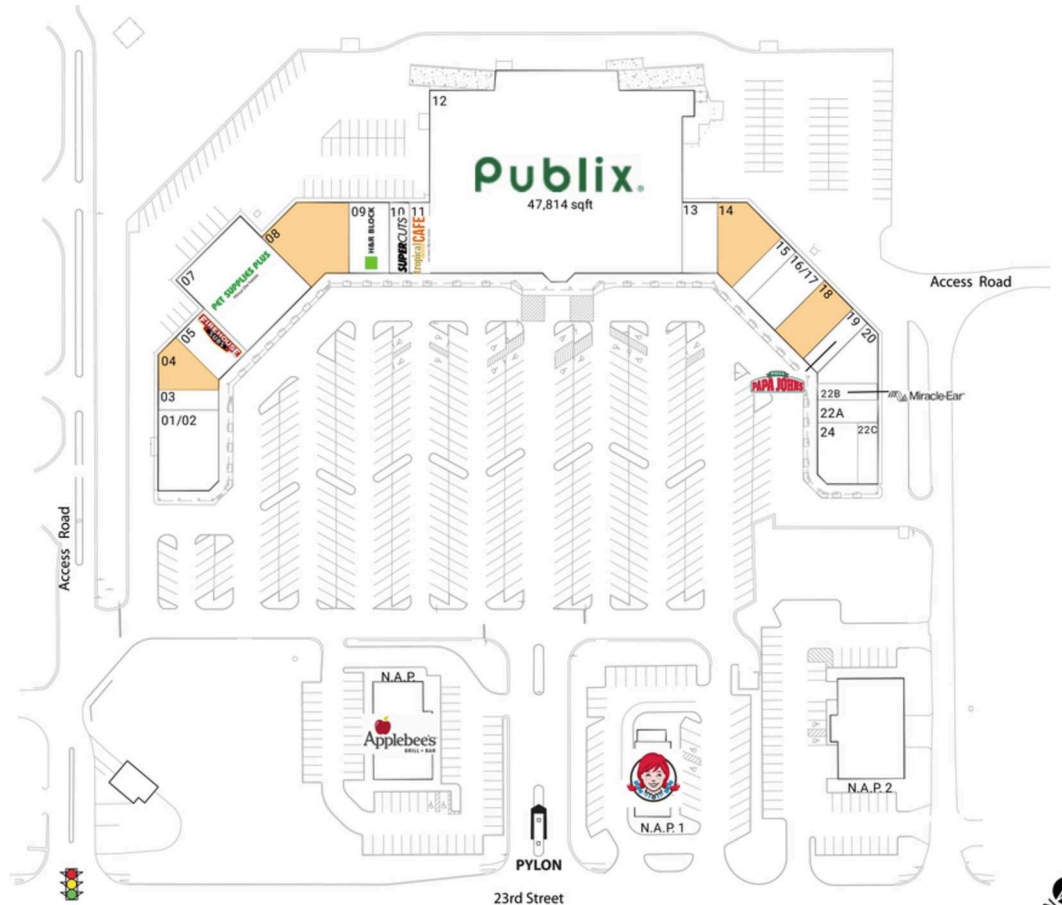

23rd Street Station

Panama City, FL

30.1898, -85.6698

650 West 23rd Street | Panama City, FL 32405

Available Space

| | |
|----|----------|
| 04 | 2,091 SF |
| 08 | 3,900 SF |
| 14 | 3,629 SF |
| 18 | 2,800 SF |

Current Retailers

| | | |
|----------|---|-----------|
| N.A.P. | Applebee's | 0 SF |
| N.A.P. 1 | Wendy's | 0 SF |
| N.A.P. 2 | Twisted Suspension Auto And Truck Accessories | 0 SF |
| N.A.P. 3 | Walmart | 0 SF |
| 01/02 | Newk's Express Cafe | 4,780 SF |
| 03 | Chinese Restaurant | 1,200 SF |
| 05 | Firehouse Subs | 2,400 SF |
| 07 | Pet Supplies Plus | 9,000 SF |
| 09 | H&R Block | 2,800 SF |
| 10 | Supercuts | 1,400 SF |
| 11 | Tropical Smoothie Cafe | 1,400 SF |
| 12 | Publix | 47,814 SF |
| 13 | Jin Jin 88 | 2,100 SF |
| 15 | Publix Liquor | 1,400 SF |
| 16/17 | Olive Leaves | 2,800 SF |
| 19 | Papa John's | 1,400 SF |
| 20 | Wasabi House | 1,913 SF |
| 22A | Cartridge World | 1,338 SF |
| 22B | Miracle-Ear | 985 SF |
| 22C | Vicks Cleaners | 1,277 SF |
| 24 | California Nails | 2,400 SF |