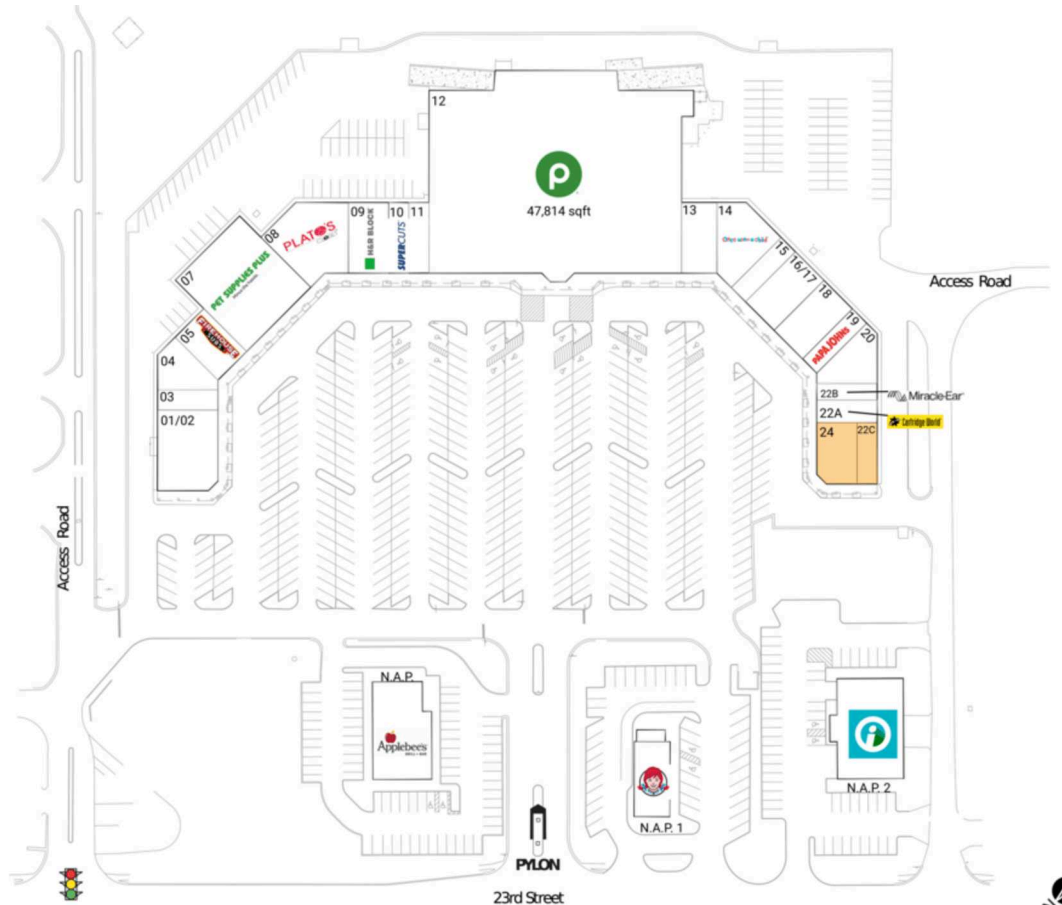

23rd Street Station

Panama City-Panama City Beach, FL

30.1899, -85.6705
650 West 23rd Street | Panama City, FL 32405

Available Space

22C	1,277 SF
24	2,400 SF

Current Retailers

N.A.P.	Applebee's	0 SF
N.A.P. 1	Wendy's	0 SF
N.A.P. 2	Innovations Federal Credit Union	0 SF
N.A.P. 3	Walmart	0 SF
01/02	Newk's Express Cafe	4,780 SF
03	Chinese Restaurant	1,200 SF
04	5 Star Nutrition	2,091 SF
05	Firehouse Subs	2,400 SF
07	Pet Supplies Plus	9,000 SF
08	Plato's Closet	3,900 SF
09	H&R Block	2,800 SF
10	Supercuts	1,400 SF
11	Tropical Smoothie Cafe	1,400 SF
12	Publix	47,814 SF
13	Jin Jin 88	2,100 SF
14	Once Upon A Child	3,629 SF
15	Publix Liquor	1,400 SF
16/17	Olive Leaves	2,800 SF
18	Renegade Insurance	2,800 SF
19	Papa John's	1,400 SF
20	Aloha Poke	1,913 SF
22A	Cartridge World	1,338 SF
22B	Miracle-Ear	985 SF