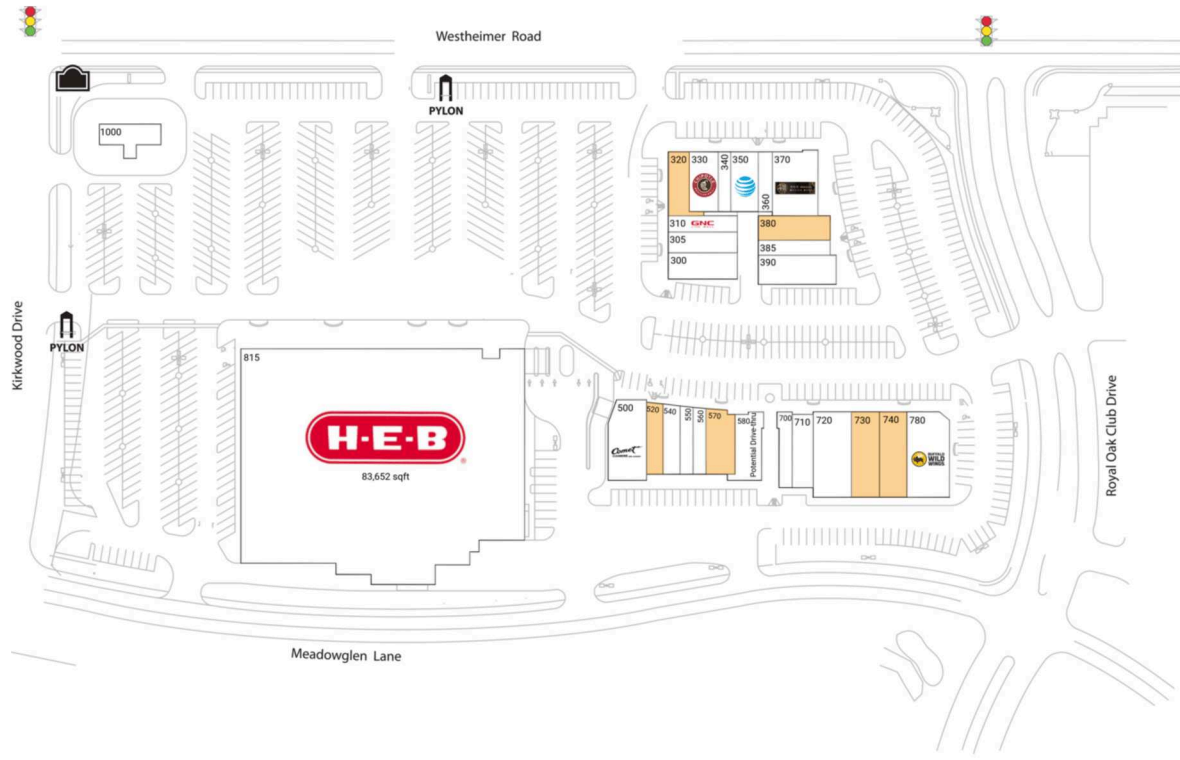

# Royal Oaks Village

Houston-The Woodlands-Sugar Land, TX

29.7357, -95.5868

11815 Westheimer Road | Houston, TX 77077-6860

## Available Space

320	1,750 SF
380	2,124 SF
520	1,600 SF
570	2,400 SF
730	3,250 SF
740	2,950 SF

## Current Retailers

300	Memorial Eye Care Center Of Westchase	2,490 SF
305	Empire Pizza	2,067 SF
310	GNC	1,437 SF
330	Chipotle Mexican Grill	2,500 SF
340	Domoishi	1,050 SF
350	AT&T	2,400 SF
360	Paulie's Po Boys	1,149 SF
370	Dough Zone Dumpling House	4,233 SF
385	European Waxing	1,600 SF
390	The Upper Hand	2,770 SF
500	Comet Cleaners	3,990 SF
540	GameStop	1,631 SF
550	In-N-Out Shipping	1,200 SF
560	Any Lab Test Now	1,204 SF
580	Naga's South Indian Cuisine	2,665 SF
700	Warhammer	1,350 SF
710	Soft Touch Dental	2,239 SF
720	Pediatricz Now Primary Care	4,500 SF
780	Buffalo Wild Wings	5,000 SF
815	H-E-B	83,652 SF
1000	H-E-B Fuel Station	1,728 SF