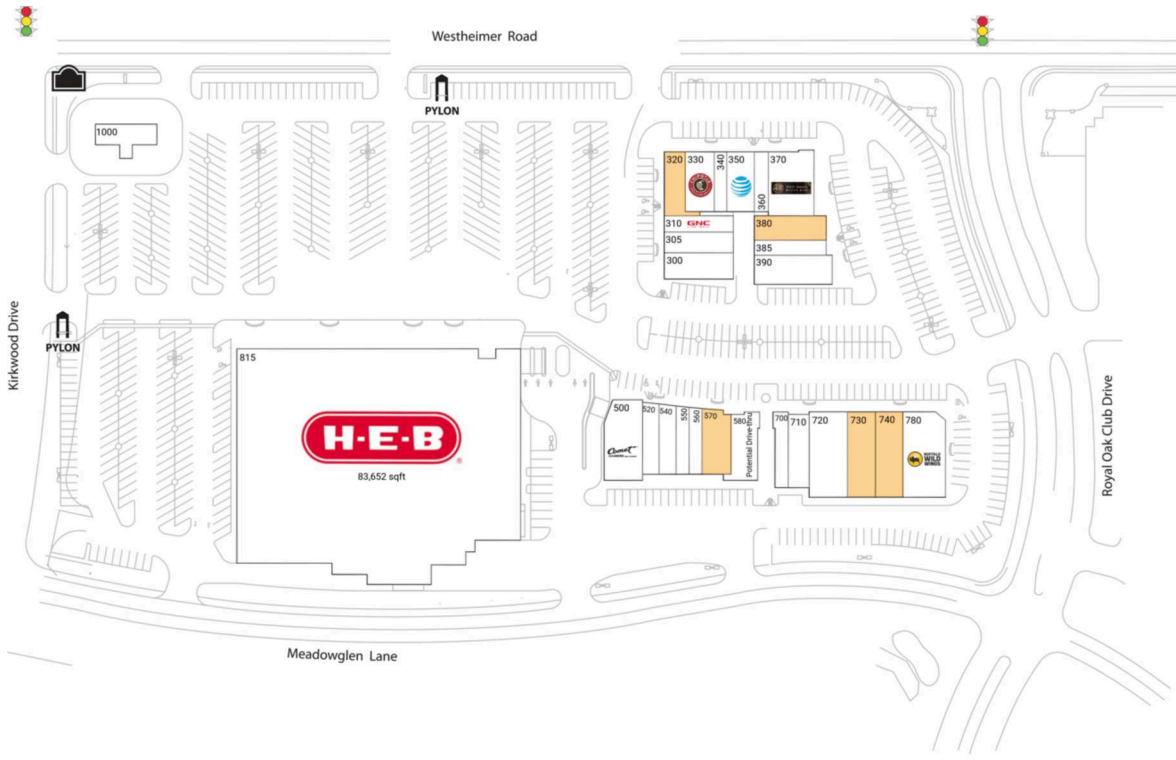

Royal Oaks Village

Houston-The Woodlands-Sugar Land, TX

29.7357, -95.5868

11815 Westheimer Road | Houston, TX 77077-6860

4216

Available Space

320	1,750 SF
380	2,124 SF
570	2,400 SF
730	3,250 SF
740	2,950 SF

Current Retailers

300	Memorial Eye Care Center Of Westchase	2,490 SF
305	Empire Pizza	2,067 SF
310	GNC	1,437 SF
330	Chipotle Mexican Grill	2,500 SF
340	Domoishi	1,050 SF
350	AT&T	2,400 SF
360	Paulie's Po Boys	1,149 SF
370	Dough Zone Dumpling House	4,233 SF
385	European Waxing	1,600 SF
390	The Upper Hand	2,770 SF
500	Comet Cleaners	3,990 SF
520	Jasmines+ Beauty Salon	1,600 SF
540	GameStop	1,631 SF
550	In-N-Out Shipping	1,200 SF
560	Any Lab Test Now	1,204 SF
580	Naga's South Indian Cuisine	2,665 SF
700	Warhammer	1,350 SF
710	Soft Touch Dental	2,239 SF
720	Pediatricz Now Primary Care	4,500 SF
780	Buffalo Wild Wings	5,000 SF
815	H-E-B	83,652 SF
1000	H-E-B Fuel Station	1,728 SF