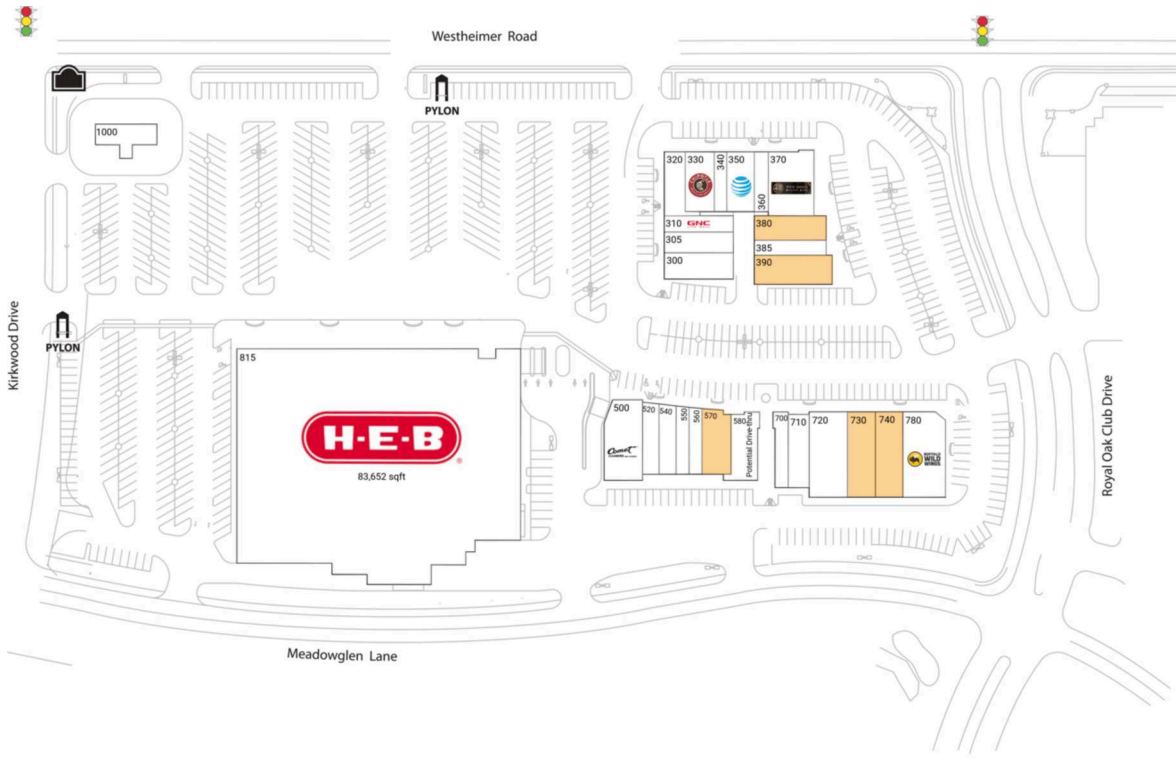

Royal Oaks Village

Houston-Pasadena-The Woodlands, TX

29.7357, -95.5868
11815 Westheimer Road | Houston, TX 77077-6860

Available Space

380	2,124 SF
390	2,770 SF
570	2,400 SF
730	3,250 SF
740	2,950 SF

Current Retailers

300	Memorial Eye Care Center Of Westchase	2,490 SF
305	Empire Pizza	2,067 SF
310	GNC	1,437 SF
320	Nick The Greek	1,750 SF
330	Chipotle Mexican Grill	2,500 SF
340	Domoishi	1,050 SF
350	AT&T	2,400 SF
360	Paulie's Po Boys	1,149 SF
370	Dough Zone Dumpling House	4,233 SF
385	European Waxing	1,600 SF
500	Comet Cleaners	3,990 SF
520	Jasmines+ Beauty Salon	1,600 SF
540	GameStop	1,631 SF
550	In-N-Out Shipping	1,200 SF
560	Any Lab Test Now	1,204 SF
580	Naga's South Indian Cuisine	2,665 SF
700	Warhammer	1,350 SF
710	Soft Touch Dental	2,239 SF
720	Pediatricz Now Primary Care	4,500 SF
780	Buffalo Wild Wings	5,000 SF
815	H-E-B	83,652 SF
1000	H-E-B Fuel Station	1,728 SF