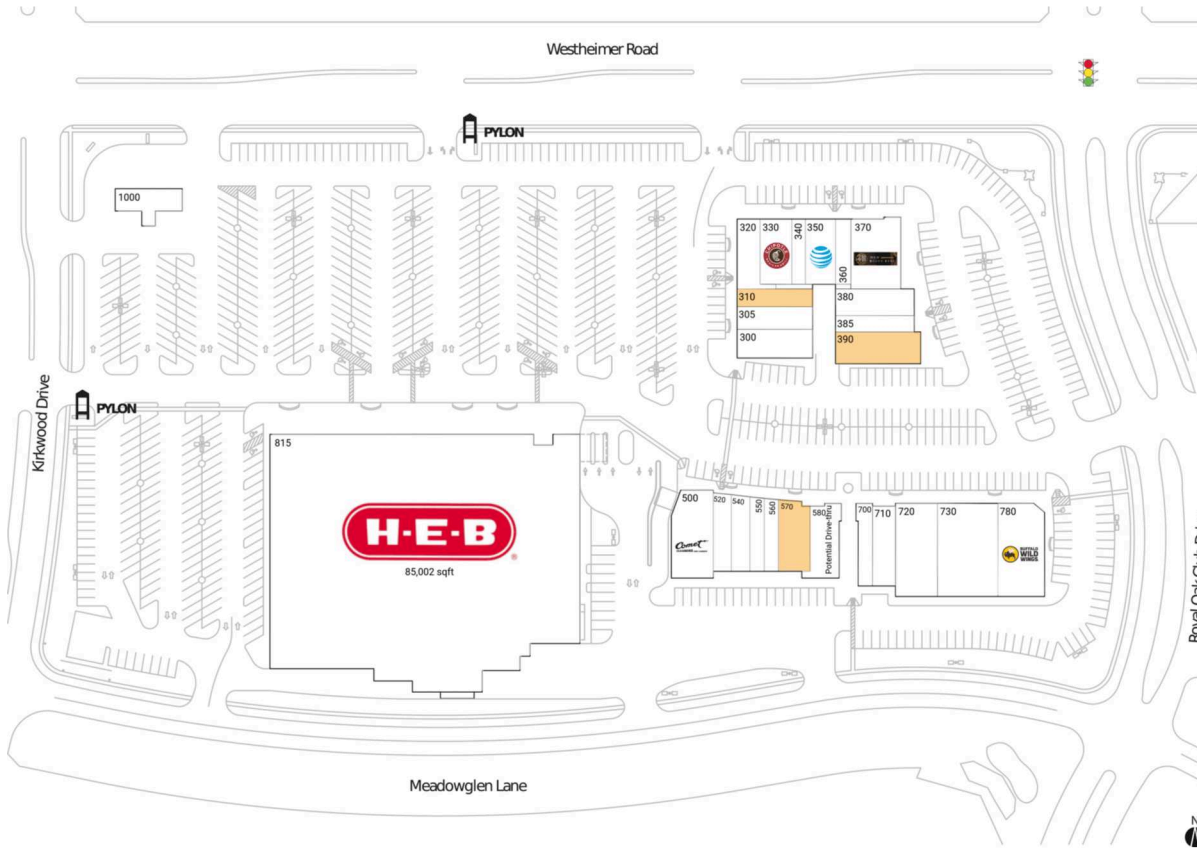

Royal Oaks Village

Houston-Pasadena-The Woodlands, TX

29.7357, -95.5868
11815 Westheimer Road | Houston, TX 77077-6860

4216

Available Space

310	1,437 SF
390	2,770 SF
570	2,400 SF

Current Retailers

300	Memorial Eye Care Center Of Westchase	2,490 SF
305	Empire Pizza	2,067 SF
320	Nick The Greek	1,750 SF
330	Chipotle Mexican Grill	2,500 SF
340	Domoishi	1,050 SF
350	AT&T	2,400 SF
360	Paulie's Po Boys	1,149 SF
370	Dough Zone Dumpling House	4,233 SF
380	Feliz Relax	2,124 SF
385	European Waxing	1,600 SF
500	Comet Cleaners	3,990 SF
520	Jasmines+ Beauty Salon	1,600 SF
540	GameStop	1,631 SF
550	In-N-Out Shipping	1,200 SF
560	Any Lab Test Now	1,204 SF
580	Naga's South Indian Cuisine	2,665 SF
700	Warhammer	1,350 SF
710	Soft Touch Dental	2,239 SF
720	Pediatricz Now Primary Care	4,500 SF
730	Lab De Skin	6,200 SF
780	Buffalo Wild Wings	5,000 SF
815	H-E-B	85,002 SF
1000	H-E-B Fuel Station	1,728 SF