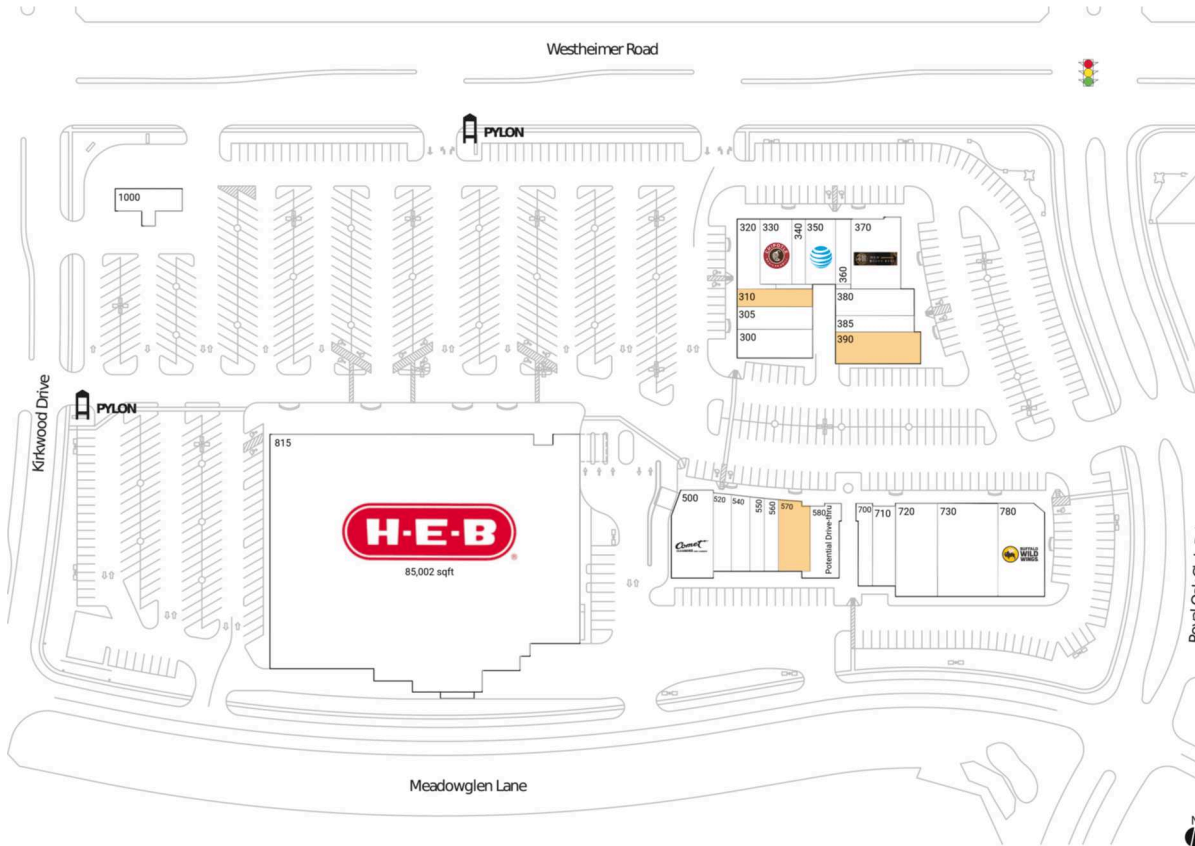

Royal Oaks Village

Houston-Pasadena-The Woodlands, TX

29.7357, -95.5868
11815 Westheimer Road | Houston, TX 77077-6860

Available Space

310	1,437 SF
390	2,770 SF
570	2,400 SF

Current Retailers

300	Memorial Eye Care Center Of Westchase	2,490 SF
305	Empire Pizza	2,067 SF
320	Nick The Greek	1,750 SF
330	Chipotle Mexican Grill	2,500 SF
340	Domoishi	1,050 SF
350	AT&T	2,400 SF
360	Paulie's Po Boys	1,149 SF
370	Dough Zone Dumpling House	4,233 SF
380	Feliz Relax	2,124 SF
385	European Waxing	1,600 SF
500	Comet Cleaners	3,990 SF
520	Jasmines+ Beauty Salon	1,600 SF
540	GameStop	1,631 SF
550	In-N-Out Shipping	1,200 SF
560	Any Lab Test Now	1,204 SF
580	Naga's South Indian Cuisine	2,665 SF
700	Warhammer	1,350 SF
710	Soft Touch Dental	2,239 SF
720	Pediatricz Now Primary Care	4,500 SF
730	Lab De Skin	6,200 SF
780	Buffalo Wild Wings	5,000 SF
815	H-E-B	85,002 SF
1000	H-E-B Fuel Station	1,728 SF