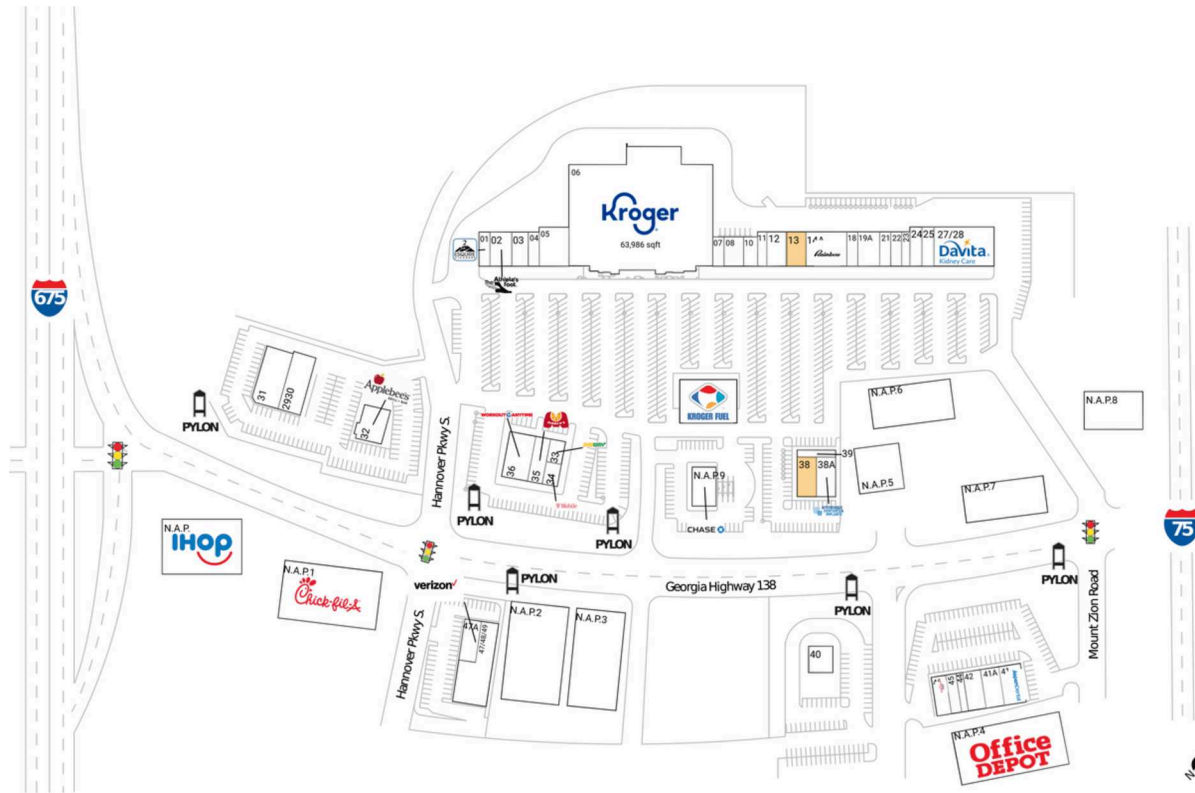

# Stockbridge Village

Atlanta-Sandy Springs-Roswell, GA

33.5505, -84.2723  
3618 SR-138 W. | Stockbridge, GA 30281

## Available Space

13	2,800 SF
38	3,352 SF

## Current Retailers

FUEL	Kroger Fuel Center	1 SF	21	Yokasta Dominican	1,600 SF
N.A.P.	IHOP	0 SF		Hair Salon	
N.A.P.1	Chick-fil-A	0 SF	22	Metro By T-Mobile	1,600 SF
N.A.P.2	Fronteras Mexican Restaurant	0 SF	23	RC's Waxing & Threading	1,200 SF
N.A.P.3	The Daiquiri Factory	0 SF	24	SVS Vision	2,000 SF
N.A.P.4	Office Depot	0 SF	25	Hotworx	2,000 SF
N.A.P.5	Stevi B's	0 SF	27/28	DaVita Dialysis	10,000 SF
N.A.P.6	Seven Sports Bar Lounge	0 SF	31	Rockin' Crab	4,969 SF
			32	Applebee's	5,400 SF
N.A.P.7	Krystals	0 SF	33	Subway	1,500 SF
N.A.P.8	Picadilly	0 SF	34	T-Mobile	1,459 SF
N.A.P.9	Chase	3,950 SF	35	Marco's Pizza	2,910 SF
01	Esquire Cleaners	1,600 SF	36	Workout Anytime	5,124 SF
02	The Athlete's Foot	3,171 SF	38A	Affordable Dentures & Implants	3,200 SF
03	Princess Hair Pizzaz	2,400 SF		77 Flavors Wings & Philly	1,150 SF
04	Brown's Barber Lounge	1,600 SF	39	Whisky Tee's	3,200 SF
			40	Aspen Dental	3,632 SF
05	American Home Sales & Lease Purchase	4,950 SF	41A	Kamado Steak House & Ramen	3,100 SF
06	Kroger	63,986 SF	42	Fine Nails	3,000 SF
07	Great Wall	1,400 SF	44	Smoothie King	1,125 SF
08	Nail Land	2,450 SF	45	Wingstop	1,725 SF
10	Hwy 138 Dental	1,750 SF	46	Honey Baked Ham	2,418 SF
11	The UPS Store	1,400 SF	47/48/49	Emory Imaging Center	9,060 SF
12	The Juicy Crawfish	2,800 SF		Verizon Wireless	3,000 SF
14A	Rainbow	5,900 SF	2930	Three Dollar Cafe	5,454 SF
18	WNB Factory	1,600 SF			
19A	Henry Vision	3,200 SF			