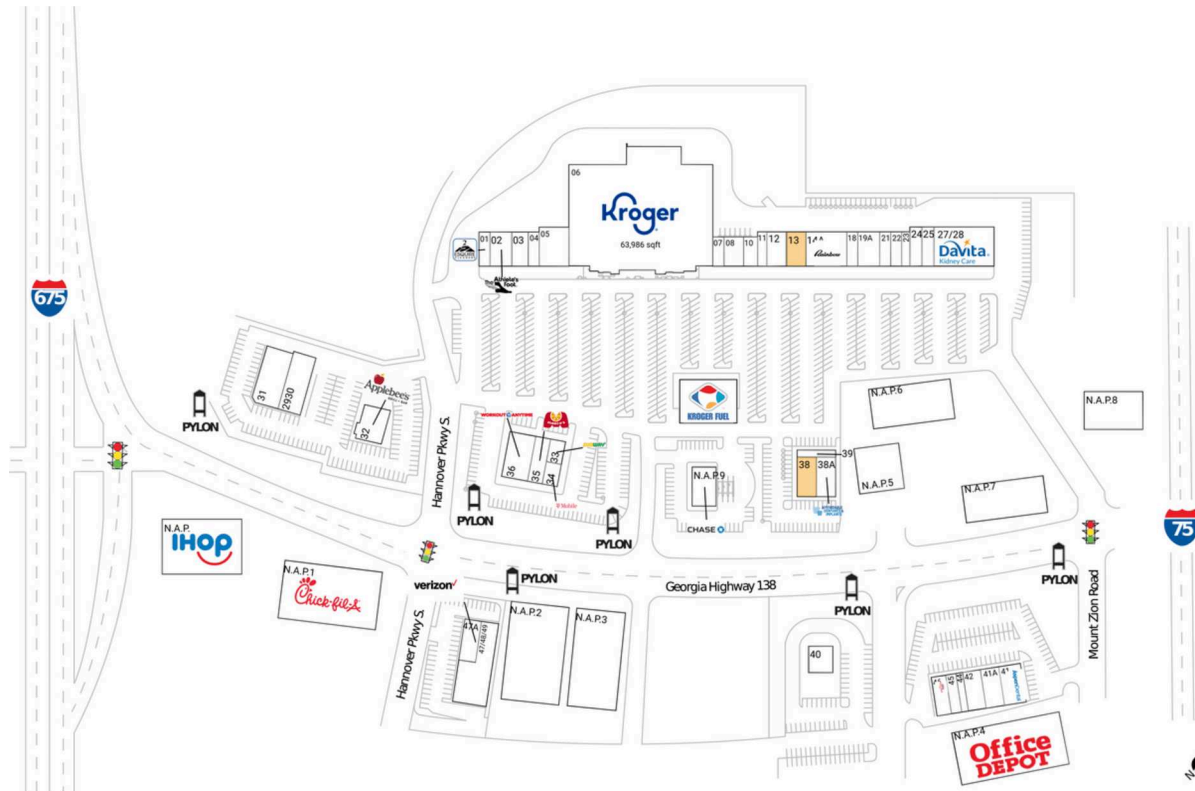

Stockbridge Village

Atlanta-Sandy Springs-Alpharetta, GA

33.5505, -84.2723
3618 SR-138 W. | Stockbridge, GA 30281

Available Space

13	2,800 SF
38	3,352 SF

Current Retailers

FUEL	Kroger Fuel Center	1 SF		Dominican Hair Salon	
N.A.P.	IHOP	0 SF	22	Metro By T-Mobile	1,600 SF
N.A.P.1	Chick-fil-A	0 SF	23	RC's Waxing & Threading	1,200 SF
N.A.P.2	Fronteras Mexican Restaurant	0 SF	24	SVS Vision	2,000 SF
N.A.P.3	The Daiquiri Factory	0 SF	25	Hotworx	2,000 SF
N.A.P.4	Office Depot	0 SF	27/28	DaVita Dialysis	10,000 SF
N.A.P.5	Stevi B's	0 SF	31	Rockin' Crab	4,969 SF
N.A.P.6	Seven Sports Bar Lounge	0 SF	32	Applebee's	5,400 SF
N.A.P.7	Krystals	0 SF	33	Subway	1,500 SF
N.A.P.8	Picadilly	0 SF	34	T-Mobile	1,459 SF
N.A.P.9	Chase	3,950 SF	35	Marco's Pizza	2,910 SF
01	Esquire Cleaners	1,600 SF	36	Workout Anytime	5,124 SF
02	The Athlete's Foot	3,171 SF	38A	Affordable Dentures & Implants	3,200 SF
03	Princess Hair Pizzaz	2,400 SF	39	77 Flavors Wings & Philly	1,150 SF
04	Brown's Barber Lounge	1,600 SF	40	Whisky Tee's	3,200 SF
05	American Home Sales & Lease Purchase	4,950 SF	41	Aspen Dental	3,632 SF
06	Kroger	63,986 SF	41A	Kamado Steak House & Ramen	3,100 SF
07	Great Wall	1,400 SF	42	Fine Nails	3,000 SF
08	Nail Land	2,450 SF	44	Smoothie King	1,125 SF
10	Hwy 138 Dental	1,750 SF	45	Wingstop	1,725 SF
11	The UPS Store	1,400 SF	46	Honey Baked Ham	2,418 SF
12	The Juicy Crawfish	2,800 SF	47/48/49	Emory Imaging Center	9,060 SF
14A	Rainbow	5,900 SF	47A	Verizon Wireless	3,000 SF
18	WNB Factory	1,600 SF	2930	Three Dollar Cafe	5,454 SF
19A	Henry Vision	3,200 SF			
21	Yokasta	1,600 SF			