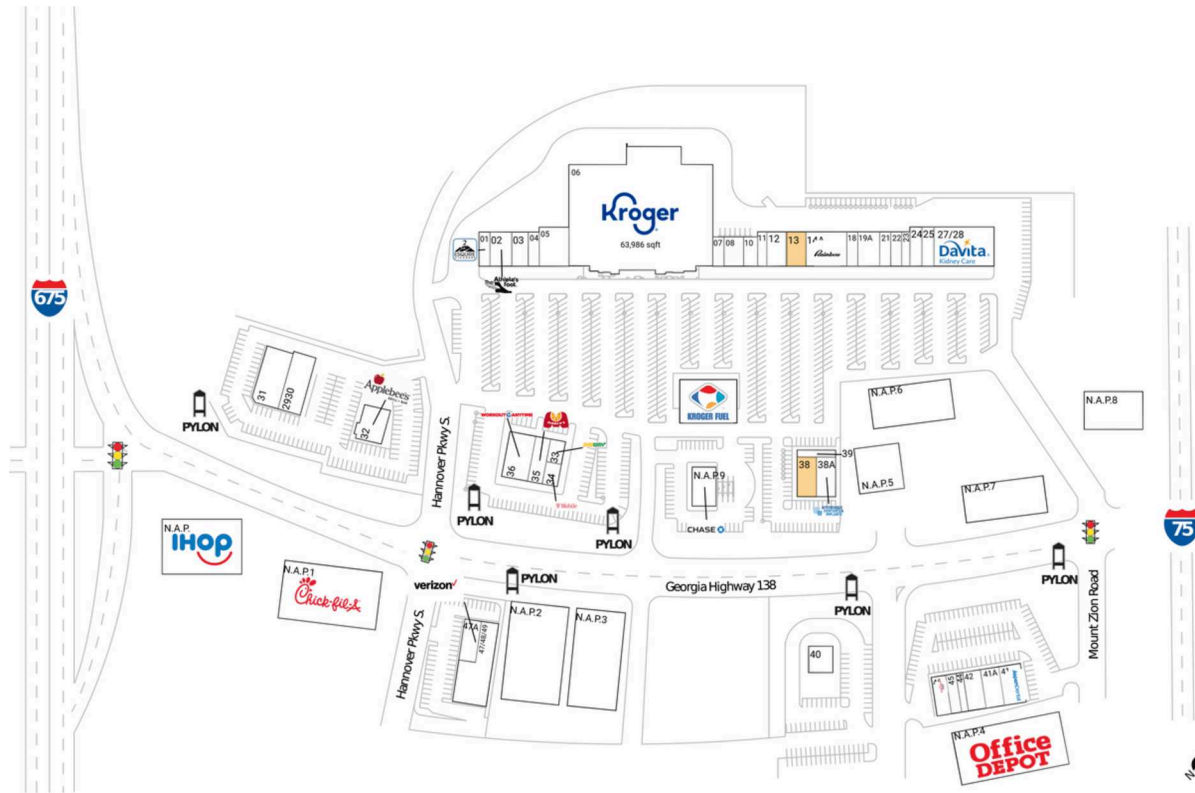

Stockbridge Village

Atlanta-Sandy Springs-Roswell, GA

33.5505, -84.2723
3618 SR-138 W. | Stockbridge, GA 30281

Available Space

13	2,800 SF
38	3,352 SF

Current Retailers

FUEL	Kroger Fuel Center	1 SF	21	Yokasta Dominican	1,600 SF
N.A.P.	IHOP	0 SF		Hair Salon	
N.A.P.1	Chick-fil-A	0 SF	22	Metro By T-Mobile	1,600 SF
N.A.P.2	Fronteras Mexican Restaurant	0 SF	23	RC's Waxing & Threading	1,200 SF
N.A.P.3	The Daiquiri Factory	0 SF	24	SVS Vision	2,000 SF
N.A.P.4	Office Depot	0 SF	25	Hotworx	2,000 SF
N.A.P.5	Stevi B's	0 SF	27/28	DaVita Dialysis	10,000 SF
N.A.P.6	Seven Sports Bar Lounge	0 SF	31	Rockin' Crab	4,969 SF
N.A.P.7	Krystals	0 SF	32	Applebee's	5,400 SF
N.A.P.8	Picadilly	0 SF	33	Subway	1,500 SF
N.A.P.9	Chase	3,950 SF	34	T-Mobile	1,459 SF
01	Esquire Cleaners	1,600 SF	35	Marco's Pizza	2,910 SF
02	The Athlete's Foot	3,171 SF	36	Workout Anytime	5,124 SF
03	Princess Hair Pizzaz	2,400 SF	38A	Affordable Dentures & Implants	3,200 SF
04	Brown's Barber Lounge	1,600 SF	39	77 Flavors Wings & Philly	1,150 SF
05	American Home Sales & Lease Purchase	4,950 SF	40	Whisky Tee's	3,200 SF
06	Kroger	63,986 SF	41	Aspen Dental	3,632 SF
07	Great Wall	1,400 SF	41A	Kamado Steak House & Ramen	3,100 SF
08	Nail Land	2,450 SF	42	Fine Nails	3,000 SF
10	Hwy 138 Dental	1,750 SF	44	Smoothie King	1,125 SF
11	The UPS Store	1,400 SF	45	Wingstop	1,725 SF
12	The Juicy Crawfish	2,800 SF	46	Honey Baked Ham	2,418 SF
14A	Rainbow	5,900 SF	47/48/49	Emory Imaging Center	9,060 SF
18	WNB Factory	1,600 SF	47A	Verizon Wireless	3,000 SF
19A	Henry Vision	3,200 SF	2930	Three Dollar Cafe	5,454 SF