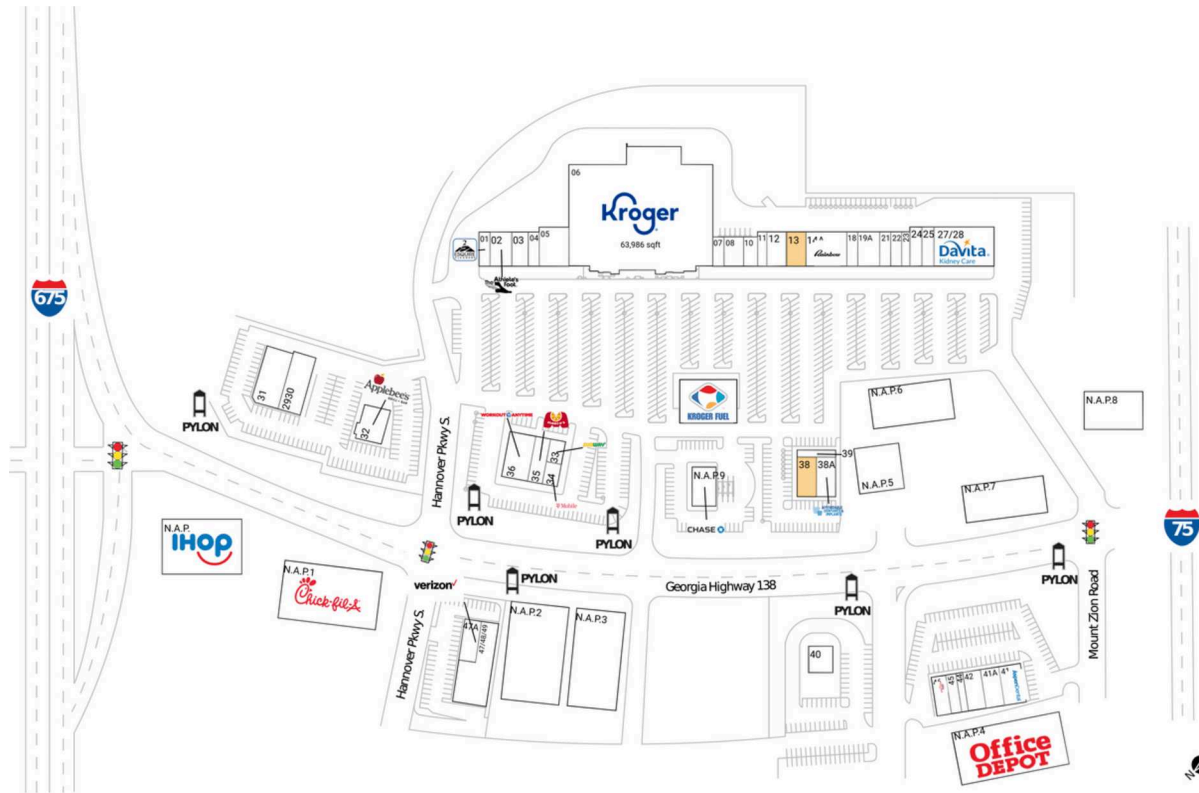

Stockbridge Village

Atlanta-Sandy Springs-Alpharetta, GA

33.5505, -84.2723
3618 SR-138 W. | Stockbridge, GA 30281

Available Space

13	2,800 SF
38	3,352 SF

Current Retailers

FUEL	Kroger Fuel Center	1 SF		Dominican Hair Salon	
N.A.P.	IHOP	0 SF	22	Metro By T-Mobile	1,600 SF
N.A.P.1	Chick-fil-A	0 SF	23	RC's Waxing & Threading	1,200 SF
N.A.P.2	Fronteras Mexican Restaurant	0 SF	24	SVS Vision	2,000 SF
N.A.P.3	The Daiquiri Factory	0 SF	25	Hotworx	2,000 SF
N.A.P.4	Office Depot	0 SF	27/28	DaVita Dialysis	10,000 SF
N.A.P.5	Stevi B's	0 SF	31	Rockin' Crab	4,969 SF
N.A.P.6	Seven Sports Bar Lounge	0 SF	32	Applebee's	5,400 SF
N.A.P.7	Krystals	0 SF	33	Subway	1,500 SF
N.A.P.8	Picadilly	0 SF	34	T-Mobile	1,459 SF
N.A.P.9	Chase	3,950 SF	35	Marco's Pizza	2,910 SF
01	Esquire Cleaners	1,600 SF	36	Workout Anytime	5,124 SF
02	The Athlete's Foot	3,171 SF	38A	Affordable Dentures & Implants	3,200 SF
03	Princess Hair Pizzaz	2,400 SF	39	77 Flavors Wings & Philly	1,150 SF
04	Brown's Barber Lounge	1,600 SF	40	Whisky Tee's	3,200 SF
05	American Home Sales & Lease Purchase	4,950 SF	41	Aspen Dental	3,632 SF
06	Kroger	63,986 SF	41A	Kamado Steak House & Ramen	3,100 SF
07	Great Wall	1,400 SF	42	Fine Nails	3,000 SF
08	Nail Land	2,450 SF	44	Smoothie King	1,125 SF
10	Hwy 138 Dental	1,750 SF	45	Wingstop	1,725 SF
11	The UPS Store	1,400 SF	46	Honey Baked Ham	2,418 SF
12	The Juicy Crawfish	2,800 SF	47/48/49	Emory Imaging Center	9,060 SF
14A	Rainbow	5,900 SF	47A	Verizon Wireless	3,000 SF
18	WNB Factory	1,600 SF	2930	Three Dollar Cafe	5,454 SF
19A	Henry Vision	3,200 SF			
21	Yokasta	1,600 SF			