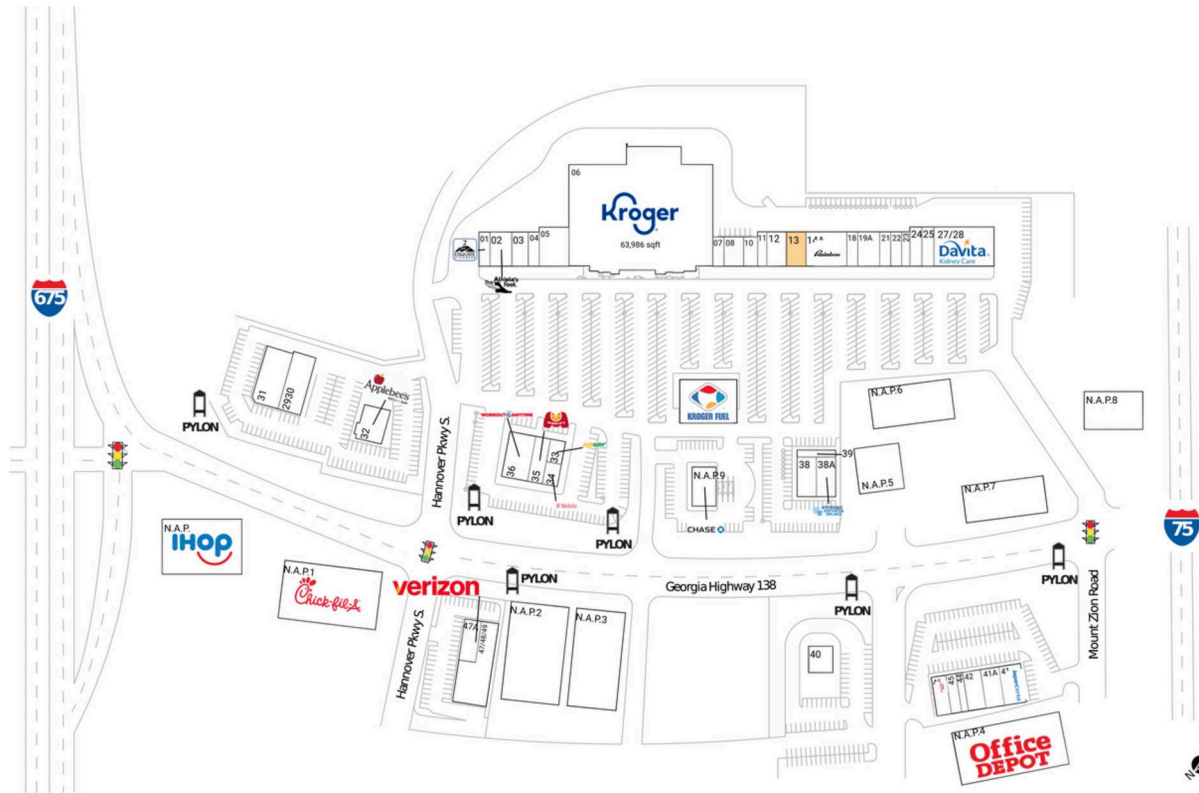

Stockbridge Village

Atlanta-Sandy Springs-Roswell, GA

33.5505, -84.2723
3618 SR-138 W. | Stockbridge, GA 30281

Available Space

13

2,800 SF

Current Retailers

FUEL	Kroger Fuel Center	1 SF		Hair Salon	
N.A.P.	IHOP	0 SF	22	Metro By T-Mobile	1,600 SF
N.A.P.1	Chick-fil-A	0 SF	23	RC's Waxing & Threading	1,200 SF
N.A.P.2	Fronteras Mexican Restaurant	0 SF	24	SVS Vision	2,000 SF
N.A.P.3	The Daiquiri Factory	0 SF	25	Hotworx	2,000 SF
N.A.P.4	Office Depot	0 SF	27/28	DaVita Dialysis	10,000 SF
N.A.P.5	Stevi B's	0 SF	31	Rockin' Crab	4,969 SF
N.A.P.6	Seven Sports Bar Lounge	0 SF	32	Applebee's	5,400 SF
N.A.P.7	Krystals	0 SF	34	Subway	1,500 SF
N.A.P.8	Picadilly	0 SF	35	T-Mobile	1,459 SF
N.A.P.9	Chase	3,950 SF	36	Marco's Pizza	2,910 SF
01	Esquire Cleaners	1,600 SF	38	Workout Anytime	5,124 SF
02	The Athlete's Foot	3,171 SF		Southside Medical Center	3,352 SF
03	Princess Hair Pizzaz	2,400 SF	38A	Affordable Dentures & Implants	3,200 SF
04	Brown's Barber Lounge	1,600 SF	39	77 Flavors Wings & Philly	1,150 SF
05	American Home Sales & Lease Purchase	4,950 SF	40	Whisky Tee's	3,200 SF
06	Kroger	63,986 SF	41A	Aspen Dental	3,632 SF
07	Great Wall	1,400 SF		Kamado Steak	3,100 SF
08	Nail Land	2,450 SF	42	House & Ramen	
10	Hwy 138 Dental	1,750 SF	44	Fine Nails	3,000 SF
11	The UPS Store	1,400 SF	45	Smoothie King	1,125 SF
12	The Juicy Crawfish	2,800 SF	46	Wingstop	1,725 SF
14A	Rainbow	5,900 SF	47/48/49	Honey Baked Ham	2,418 SF
18	WNB Factory	1,600 SF		Emory Imaging Center	9,060 SF
19A	Henry Vision	3,200 SF	47A	Verizon Wireless	3,000 SF
21	Yokasta Dominican	1,600 SF	2930	Three Dollar Cafe	5,454 SF