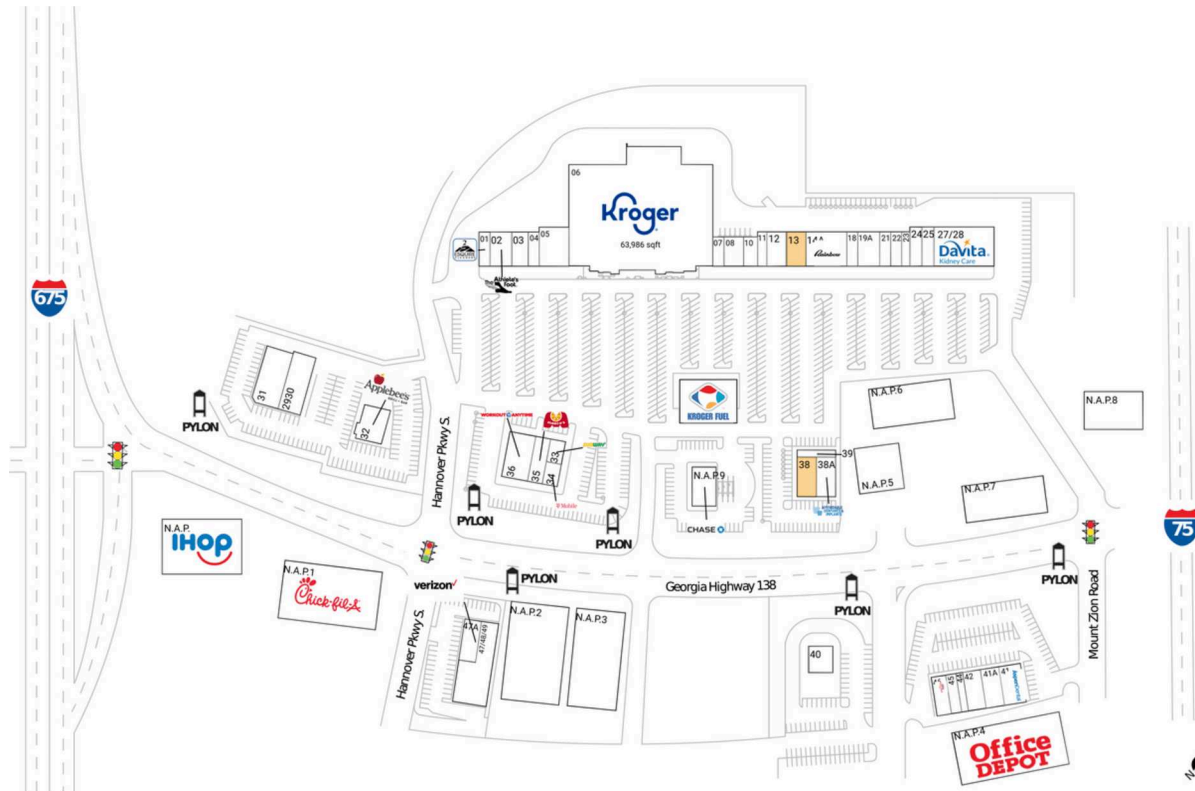

Stockbridge Village

Atlanta-Sandy Springs-Roswell, GA

33.5505, -84.2723
3618 SR-138 W. | Stockbridge, GA 30281

Available Space

13	2,800 SF
38	3,352 SF

Current Retailers

FUEL	Kroger Fuel	1 SF	21	Yokasta	1,600 SF
	Center			Dominican Hair Salon	
N.A.P.	IHOP	0 SF	22	Metro By T-Mobile	1,600 SF
N.A.P.1	Chick-fil-A	0 SF	23	RC's Waxing & Threading	1,200 SF
N.A.P.2	Fronteras Mexican Restaurant	0 SF	24	SVS Vision	2,000 SF
N.A.P.3	The Daiquiri	0 SF	25	Hotworx	2,000 SF
N.A.P.4	Office Depot	0 SF	27/28	DaVita Dialysis	10,000 SF
N.A.P.5	Stevi B's	0 SF	31	Rockin' Crab	4,969 SF
N.A.P.6	Seven Sports Bar Lounge	0 SF	32	Applebee's	5,400 SF
			33	Subway	1,500 SF
N.A.P.7	Krystals	0 SF	34	T-Mobile	1,459 SF
N.A.P.8	Picadilly	0 SF	35	Marco's Pizza	2,910 SF
N.A.P.9	Chase	3,950 SF	36	Workout Anytime	5,124 SF
01	Esquire Cleaners	1,600 SF	38A	Affordable Dentures & Implants	3,200 SF
02	The Athlete's Foot	3,171 SF			
03	Princess Hair	2,400 SF	39	77 Flavors Wings & Philly	1,150 SF
04	Brown's Barber Lounge	1,600 SF	40	Whisky Tee's	3,200 SF
05	American Home Sales & Lease Purchase	4,950 SF	41	Aspen Dental	3,632 SF
			41A	Kamado Steak House & Ramen	3,100 SF
06	Kroger	63,986 SF	42	Fine Nails	3,000 SF
07	Great Wall	1,400 SF	44	Smoothie King	1,125 SF
08	Nail Land	2,450 SF	45	Wingstop	1,725 SF
10	Hwy 138 Dental	1,750 SF	46	Honey Baked Ham	2,418 SF
11	The UPS Store	1,400 SF			
12	The Juicy Crawfish	2,800 SF	47/48/49	Emory Imaging Center	9,060 SF
14A	Rainbow	5,900 SF			
18	WNB Factory	1,600 SF	47A	Verizon Wireless	3,000 SF
19A	Henry Vision	3,200 SF	2930	Three Dollar Cafe	5,454 SF