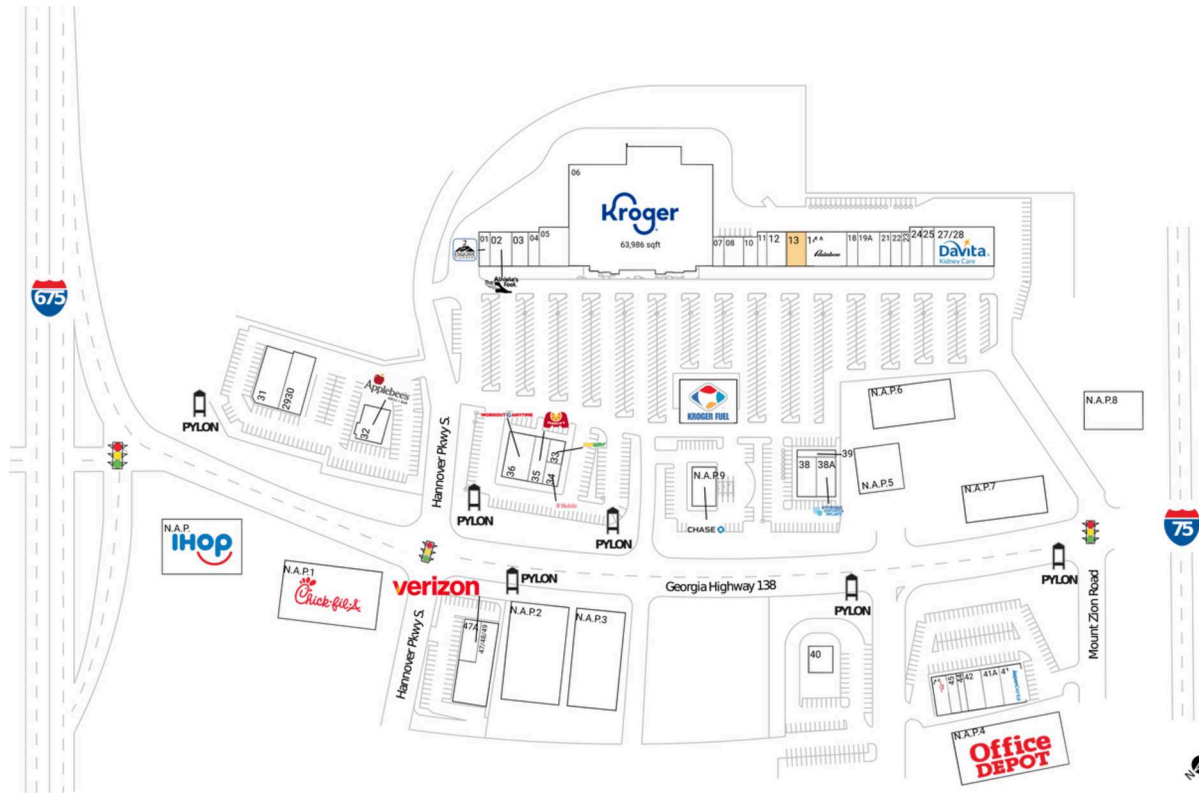

Stockbridge Village

Atlanta-Sandy Springs-Roswell, GA

33.5505, -84.2723
3618 SR-138 W. | Stockbridge, GA 30281

Available Space

13 2,800 SF

Current Retailers

FUEL	Kroger Fuel Center	1 SF		Hair Salon	
N.A.P.	IHOP	0 SF	22	Metro By T-Mobile	1,600 SF
N.A.P.1	Chick-fil-A	0 SF	23	RC's Waxing & Threading	1,200 SF
N.A.P.2	Fronteras Mexican Restaurant	0 SF	24	SVS Vision	2,000 SF
N.A.P.3	The Daiquiri Factory	0 SF	25	Hotworx	2,000 SF
N.A.P.4	Office Depot	0 SF	27/28	DaVita Dialysis	10,000 SF
N.A.P.5	Stevi B's	0 SF	31	Rockin' Crab	4,969 SF
N.A.P.6	Seven Sports Bar Lounge	0 SF	32	Applebee's	5,400 SF
N.A.P.7	Krystals	0 SF	34	Subway	1,500 SF
N.A.P.8	Picadilly	0 SF	35	T-Mobile	1,459 SF
N.A.P.9	Chase	3,950 SF	36	Marco's Pizza	2,910 SF
01	Esquire Cleaners	1,600 SF	38	Workout Anytime	5,124 SF
02	The Athlete's Foot	3,171 SF		Southside Medical Center	3,352 SF
03	Princess Hair Pizzaz	2,400 SF	38A	Affordable Dentures & Implants	3,200 SF
04	Brown's Barber Lounge	1,600 SF	39	77 Flavors Wings & Philly	1,150 SF
05	American Home Sales & Lease Purchase	4,950 SF	40	Whisky Tee's	3,200 SF
06	Kroger	63,986 SF	41A	Aspen Dental	3,632 SF
07	Great Wall	1,400 SF		Kamado Steak	3,100 SF
08	Nail Land	2,450 SF	42	House & Ramen	
10	Hwy 138 Dental	1,750 SF	44	Fine Nails	3,000 SF
11	The UPS Store	1,400 SF	45	Smoothie King	1,125 SF
12	The Juicy Crawfish	2,800 SF	46	Wingstop	1,725 SF
14A	Rainbow	5,900 SF	47/48/49	Honey Baked Ham	2,418 SF
18	WNB Factory	1,600 SF		Emory Imaging Center	9,060 SF
19A	Henry Vision	3,200 SF	47A	Verizon Wireless	3,000 SF
21	Yokasta Dominican	1,600 SF	2930	Three Dollar Cafe	5,454 SF