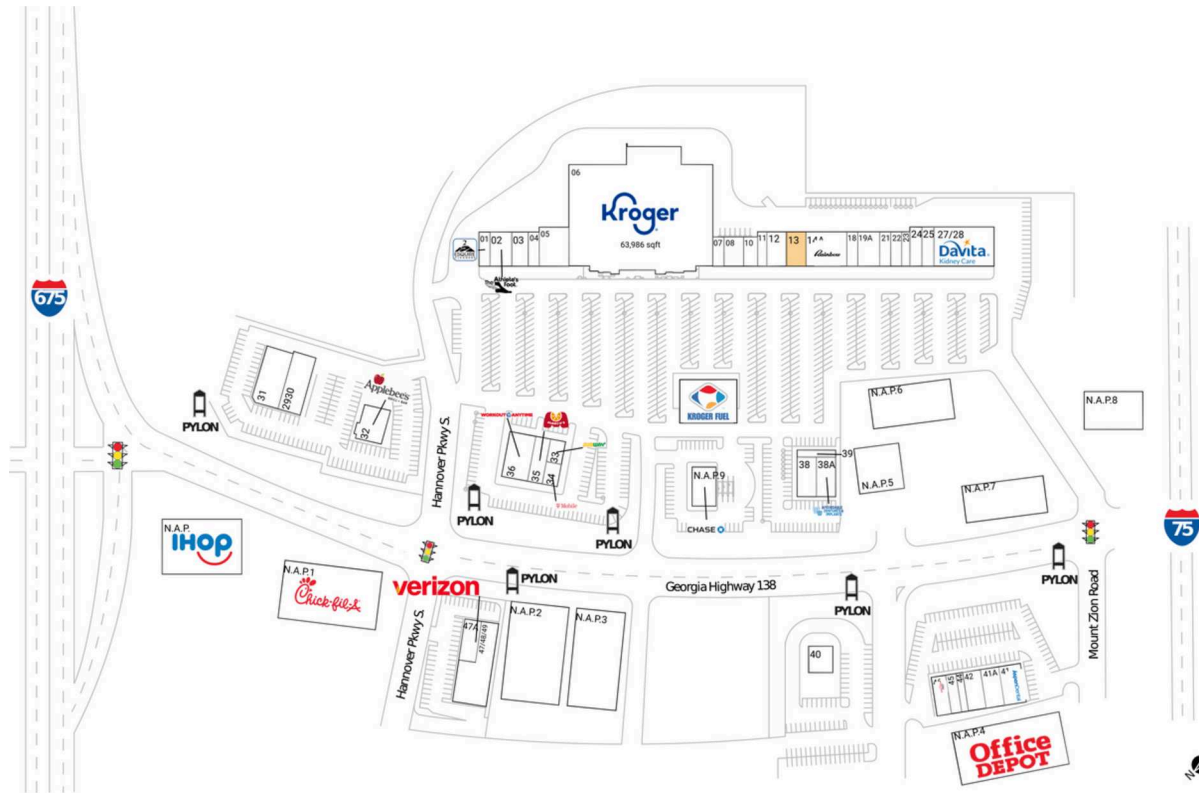

Stockbridge Village

Atlanta-Sandy Springs-Roswell, GA

33.5505, -84.2723
3618 SR-138 W. | Stockbridge, GA 30281

Available Space

13 2,800 SF

Current Retailers

FUEL	Kroger Fuel Center	1 SF		Hair Salon	
N.A.P.	IHOP	0 SF	22	Metro By T-Mobile	1,600 SF
N.A.P.1	Chick-fil-A	0 SF	23	RC's Waxing & Threading	1,200 SF
N.A.P.2	Fronteras Mexican Restaurant	0 SF	24	SVS Vision	2,000 SF
N.A.P.3	The Daiquiri Factory	0 SF	25	Hotworx	2,000 SF
N.A.P.4	Office Depot	0 SF	27/28	DaVita Dialysis	10,000 SF
N.A.P.5	Stevi B's	0 SF	31	Rockin' Crab	4,969 SF
N.A.P.6	Seven Sports Bar Lounge	0 SF	32	Applebee's	5,400 SF
N.A.P.7	Krystals	0 SF	34	Subway	1,500 SF
N.A.P.8	Picadilly	0 SF	35	T-Mobile	1,459 SF
N.A.P.9	Chase	3,950 SF	36	Marco's Pizza	2,910 SF
01	Esquire Cleaners	1,600 SF	38	Workout Anytime	5,124 SF
02	The Athlete's Foot	3,171 SF		Southside Medical Center	3,352 SF
03	Princess Hair Pizzaz	2,400 SF	38A	Affordable Dentures & Implants	3,200 SF
04	Brown's Barber Lounge	1,600 SF	39	77 Flavors Wings & Philly	1,150 SF
05	American Home Sales & Lease Purchase	4,950 SF	40	Whisky Tee's	3,200 SF
06	Kroger	63,986 SF	41A	Aspen Dental	3,632 SF
07	Great Wall	1,400 SF	42	Kamado Steak	3,100 SF
08	Nail Land	2,450 SF	44	House & Ramen	
10	Hwy 138 Dental	1,750 SF	45	Fine Nails	3,000 SF
11	The UPS Store	1,400 SF	46	Smoothie King	1,125 SF
12	The Juicy Crawfish	2,800 SF	47/48/49	Wingstop	1,725 SF
14A	Rainbow	5,900 SF	46	Honey Baked Ham	2,418 SF
18	WNB Factory	1,600 SF	47A	Emory Imaging Center	9,060 SF
19A	Henry Vision	3,200 SF	2930	Verizon Wireless	3,000 SF
21	Yokasta Dominican	1,600 SF		Three Dollar Cafe	5,454 SF