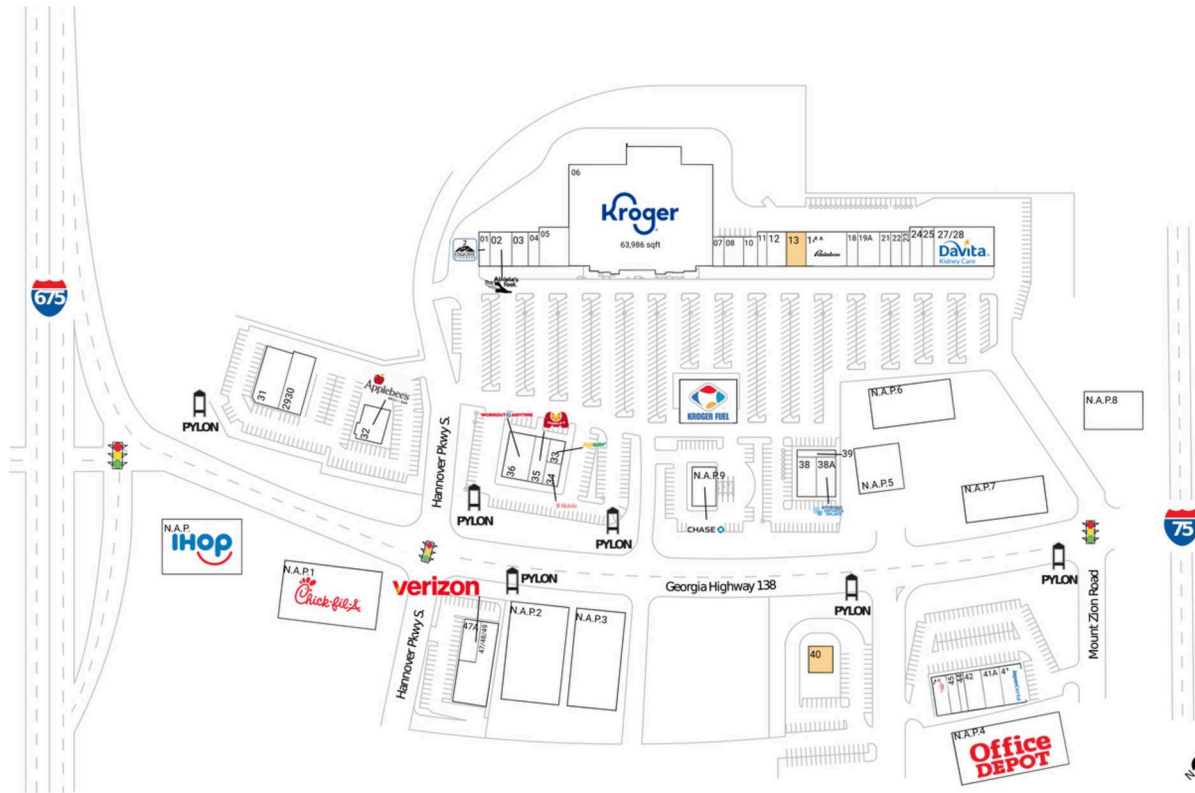

Stockbridge Village

Atlanta-Sandy Springs-Roswell, GA

33.5505, -84.2723
3618 SR-138 W. | Stockbridge, GA 30281

Available Space

13	2,800 SF
40	3,200 SF

Current Retailers

FUEL	Kroger Fuel Center	1 SF		Hair Salon	
N.A.P.	IHOP	0 SF	22	Metro By T-Mobile	1,600 SF
N.A.P.1	Chick-fil-A	0 SF	23	RC's Waxing & Threading	1,200 SF
N.A.P.2	Fronteras Mexican Restaurant	0 SF	24	SVS Vision	2,000 SF
N.A.P.3	The Daiquiri Factory	0 SF	25	Hotworx	2,000 SF
N.A.P.4	Office Depot	0 SF	27/28	DaVita Dialysis	10,000 SF
N.A.P.5	Stevi B's	0 SF	31	Rockin' Crab	4,969 SF
N.A.P.6	Seven Sports Bar Lounge	0 SF	32	Applebee's	5,400 SF
			33	Subway	1,500 SF
N.A.P.7	Krystals	0 SF	34	T-Mobile	1,459 SF
N.A.P.8	Picadilly	0 SF	35	Marco's Pizza	2,910 SF
N.A.P.9	Chase	3,950 SF	36	Workout Anytime	5,124 SF
01	Esquire Cleaners	1,600 SF	38	Southside Medical Center	3,352 SF
02	The Athlete's Foot	3,171 SF		Affordable Dentures & Implants	3,200 SF
03	Princess Hair Pizzaz	2,400 SF	38A	77 Flavors Wings & Philly	1,150 SF
04	Brown's Barber Lounge	1,600 SF	39	Aspen Dental	3,632 SF
05	American Home Sales & Lease Purchase	4,950 SF	41A	Kamado Steak House & Ramen	3,100 SF
06	Kroger	63,986 SF	42	Fine Nails	3,000 SF
07	Great Wall	1,400 SF	44	Smoothie King	1,125 SF
08	Nail Land	2,450 SF	45	Wingstop	1,725 SF
10	Hwy 138 Dental	1,750 SF	46	Honey Baked Ham	2,418 SF
11	The UPS Store	1,400 SF	47/48/49	Emory Imaging Center	9,060 SF
12	The Juicy Crawfish	2,800 SF	47A	Verizon Wireless	3,000 SF
14A	Rainbow	5,900 SF	2930	Three Dollar Cafe	5,454 SF
18	WNB Factory	1,600 SF			
19A	Henry Vision	3,200 SF			
21	Yokasta Dominican	1,600 SF			