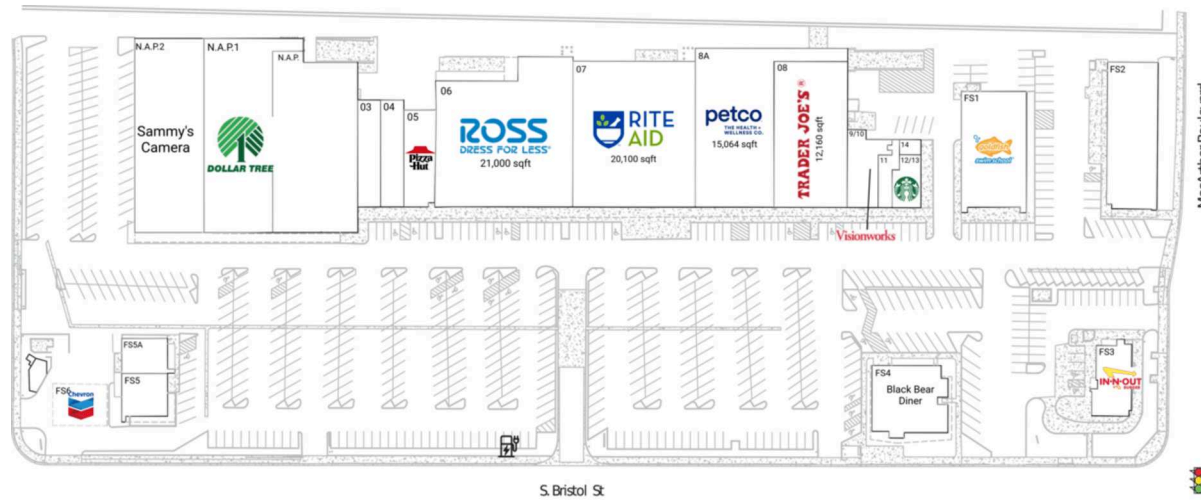

Bristol Plaza - Santa Ana

Los Angeles-Long Beach-Anaheim, CA

33.702, -117.8846
3301-3361 South Bristol | Santa Ana, CA 92704

Current Retailers

FS1	Goldfish Swim School	8,400 SF
FS2	Best Performance Tire & Services, LLC	8,360 SF
FS3	In-N-Out Burger	1,819 SF
FS4	Black Bear Diner	5,300 SF
FS5	Board & Brew	2,200 SF
FS5A	The Great Greek Mediterranean Grill	1,800 SF
FS6	Chevron	400 SF
N.A.P.	N.A.P.	0 SF
N.A.P.1	Dollar Tree	0 SF
N.A.P.2	Sammy's Camera	0 SF
03	SAS Shoes	2,750 SF
04	Next Nails And Spa	2,750 SF
05	Pizza Hut	3,500 SF
06	Ross Dress For Less (Coming Soon)	21,000 SF
07	Rite Aid	20,100 SF
08	Trader Joe's	12,160 SF
8A	Petco	15,064 SF
9/10	Visionworks	2,856 SF
11	Great Clips	1,095 SF
12/13	Starbucks	1,486 SF
14	Cielo's Hair Salon	374 SF