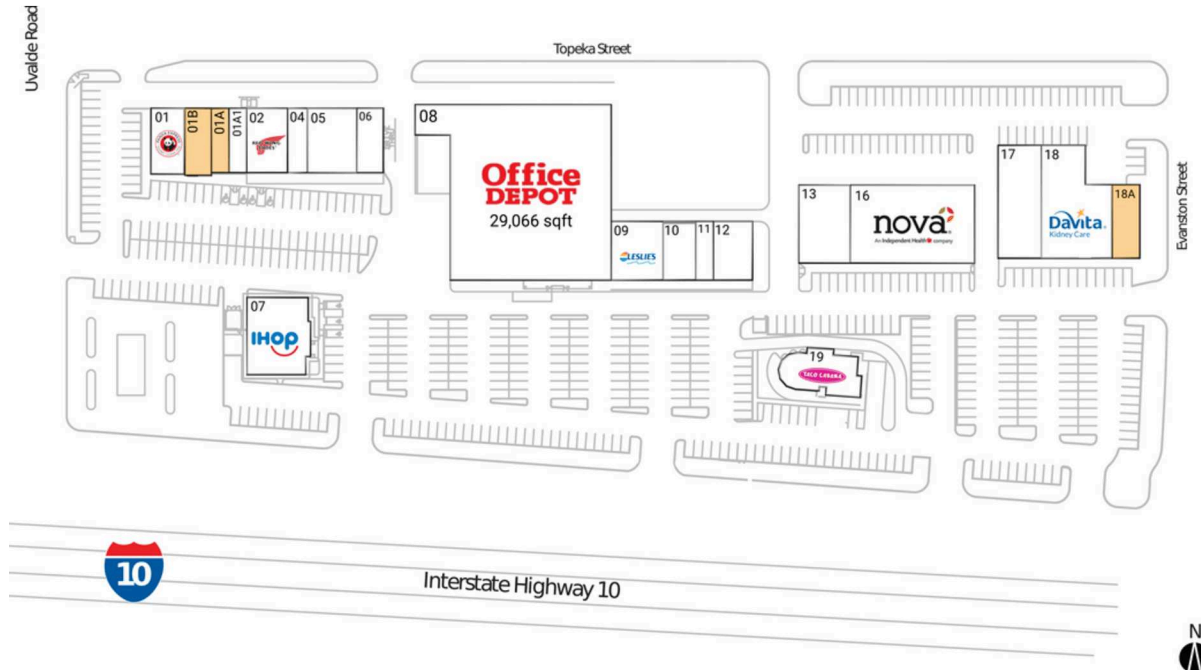

Northshore East

Houston-The Woodlands-Sugar Land, TX

29.7718, -95.1848
13405-13537 East Freeway | Houston, TX 77015

Available Space

01A	1,500 SF
01B	1,204 SF
18A	2,100 SF

Current Retailers

01	Panda Express	2,275 SF
01A1	Staff Force	1,500 SF
02	Red Wing Shoes	2,600 SF
04	ManCave Cutz	1,300 SF
05	Vision Max	3,250 SF
06	Hobo's Sandwich Shop	1,625 SF
07	IHOP	4,552 SF
08	Office Depot	29,066 SF
09	Leslie's Pool Supplies	3,200 SF
10	Siempre	2,000 SF
11	Rudolph Chiropractic	1,100 SF
12	Dentist	2,400 SF
13	WIC Program	4,200 SF
16	Nova Healthcare	10,200 SF
17	Women's Care Center	4,918 SF
18	DaVita Dialysis	9,500 SF
19	Taco Cabana	3,324 SF