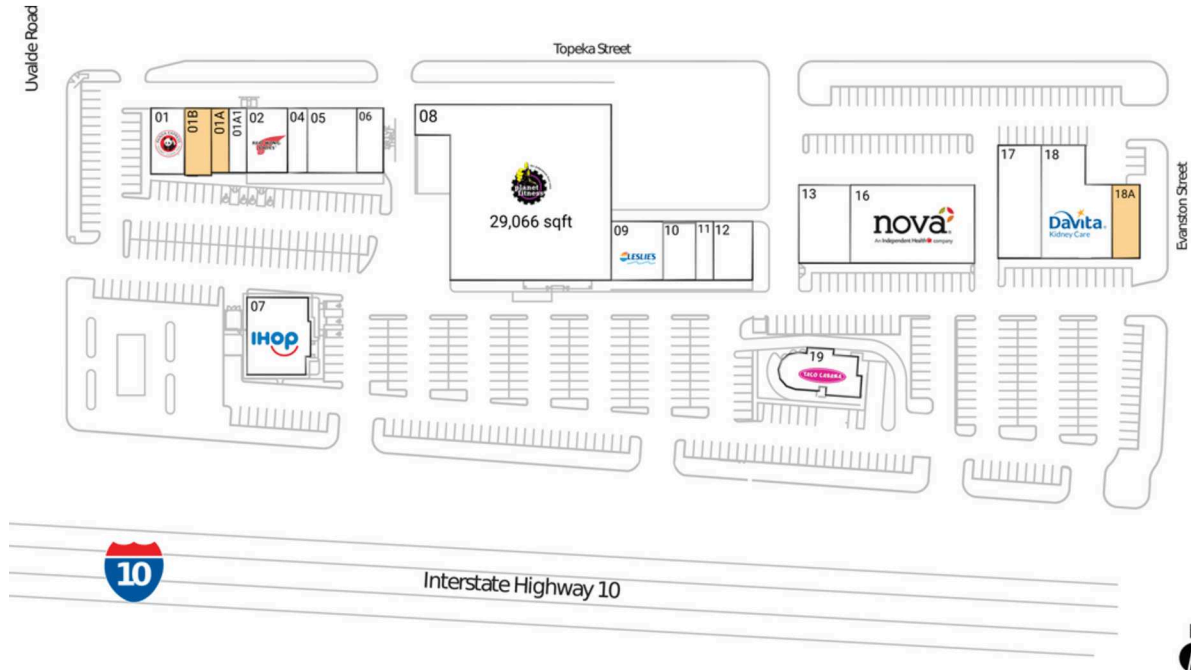

# Northshore East

Houston-Pasadena-The Woodlands, TX

29.7718, -95.1848  
13405-13537 East Freeway | Houston, TX 77015

## Available Space

01A	1,500 SF
01B	1,204 SF
18A	2,100 SF

## Current Retailers

01	Panda Express	2,275 SF
01A1	Staff Force	1,500 SF
02	Red Wing Shoes	2,600 SF
04	ManCave Cutz	1,300 SF
05	Vision Max	3,250 SF
06	Hobo's Sandwich Shop	1,625 SF
07	IHOP	4,552 SF
08	Planet Fitness	29,066 SF
09	Leslie's Pool Supplies	3,200 SF
10	Siempre	2,000 SF
11	Rudolph Chiropractic	1,100 SF
12	Dentist	2,400 SF
13	WIC Program	4,200 SF
16	Nova Healthcare	10,200 SF
17	Women's Care Center	4,918 SF
18	DaVita Dialysis	9,500 SF
19	Taco Cabana	3,324 SF