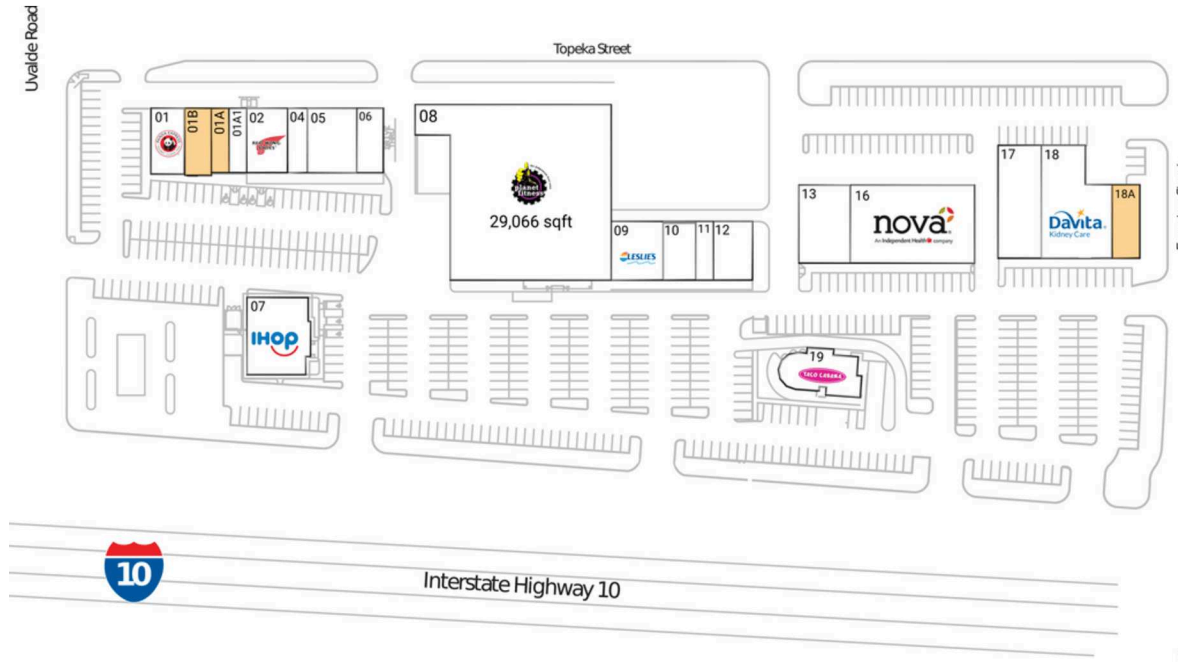

Northshore East

Houston-Pasadena-The Woodlands, TX

29.7718, -95.1848
13405-13537 East Freeway | Houston, TX 77015

Available Space

01A	1,500 SF
01B	1,204 SF
18A	2,100 SF

Current Retailers

01	Panda Express	2,275 SF
01A1	Staff Force	1,500 SF
02	Red Wing Shoes	2,600 SF
04	ManCave Cutz	1,300 SF
05	Vision Max	3,250 SF
06	Hobo's Sandwich Shop	1,625 SF
07	IHOP	4,552 SF
08	Planet Fitness	29,066 SF
09	Leslie's Pool Supplies	3,200 SF
10	Siempre	2,000 SF
11	Rudolph Chiropractic	1,100 SF
12	Dentist	2,400 SF
13	WIC Program	4,200 SF
16	Nova Healthcare	10,200 SF
17	Women's Care Center	4,918 SF
18	DaVita Dialysis	9,500 SF
19	Taco Cabana	3,324 SF