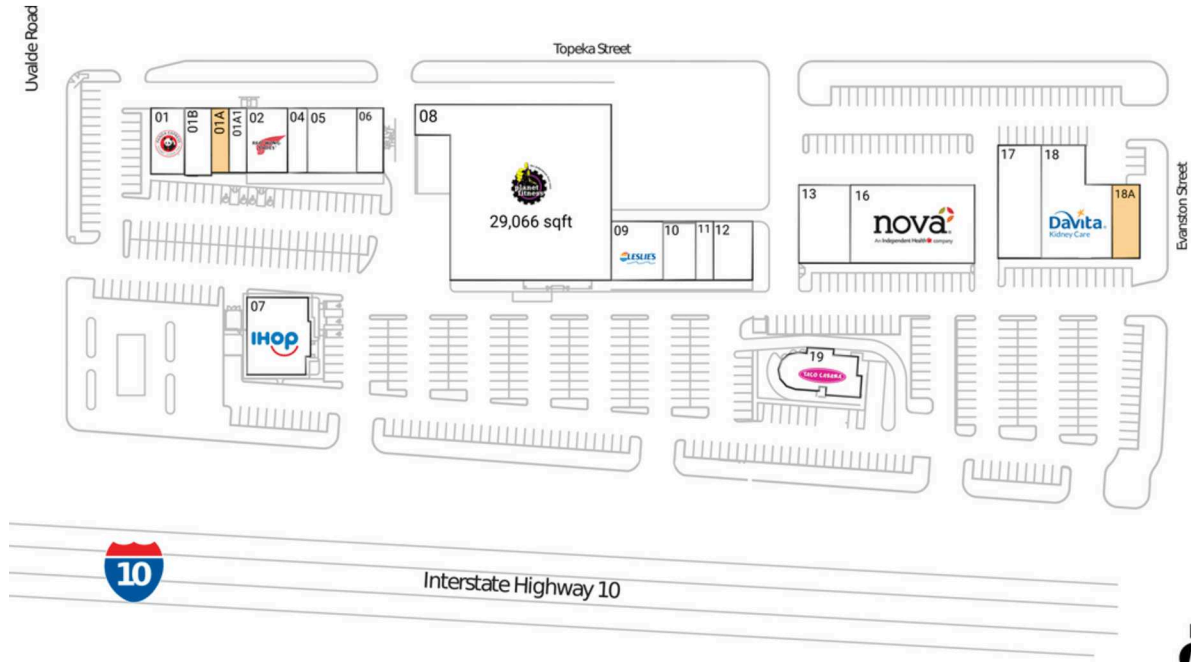

# Northshore East

Houston-Pasadena-The Woodlands, TX

29.7718, -95.1848  
13405-13537 East Freeway | Houston, TX 77015

## Available Space

01A	1,500 SF
18A	2,100 SF

## Current Retailers

01	Panda Express	2,275 SF
01A1	Staff Force	1,500 SF
01B	Boost Mobile	1,204 SF
02	Red Wing Shoes	2,600 SF
04	ManCave Cutz	1,300 SF
05	Vision Max	3,250 SF
06	Hobo's Sandwich Shop	1,625 SF
07	IHOP	4,552 SF
08	Planet Fitness	29,066 SF
09	Leslie's Pool Supplies	3,200 SF
10	Siempre	2,000 SF
11	Rudolph Chiropractic	1,100 SF
12	Dentist	2,400 SF
13	WIC Program	4,200 SF
16	Nova Healthcare	10,200 SF
17	Women's Care Center	4,918 SF
18	DaVita Dialysis	9,500 SF
19	Taco Cabana	3,324 SF