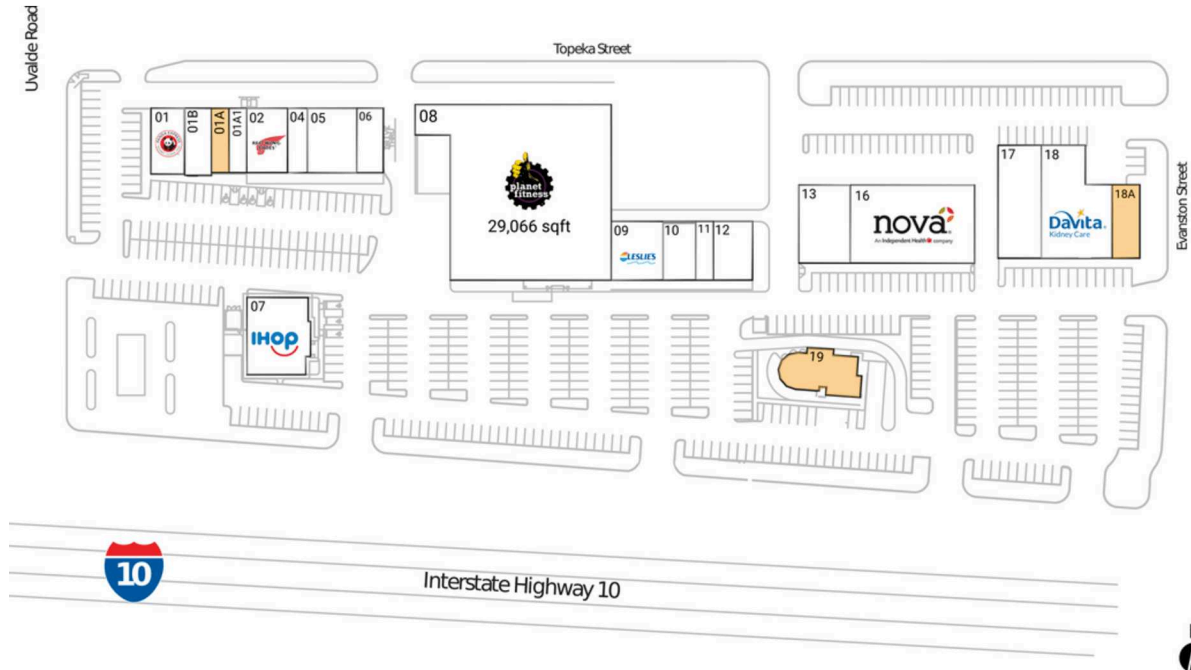

# Northshore East

Houston-Pasadena-The Woodlands, TX

29.7718, -95.1848  
13405-13537 East Freeway | Houston, TX 77015

## Available Space

01A	1,500 SF
18A	2,100 SF
19	3,324 SF

## Current Retailers

01	Panda Express	2,275 SF
01A1	Staff Force	1,500 SF
01B	Boost Mobile	1,204 SF
02	Red Wing Shoes	2,600 SF
04	ManCave Cutz	1,300 SF
05	Vision Max	3,250 SF
06	Hobo's Sandwich Shop	1,625 SF
07	IHOP	4,552 SF
08	Planet Fitness	29,066 SF
09	Leslie's Pool Supplies	3,200 SF
10	Siempre	2,000 SF
11	Rudolph Chiropractic	1,100 SF
12	Dentist	2,400 SF
13	WIC Program	4,200 SF
16	Nova Healthcare	10,200 SF
17	Women's Care Center	4,918 SF
18	DaVita Dialysis	9,500 SF