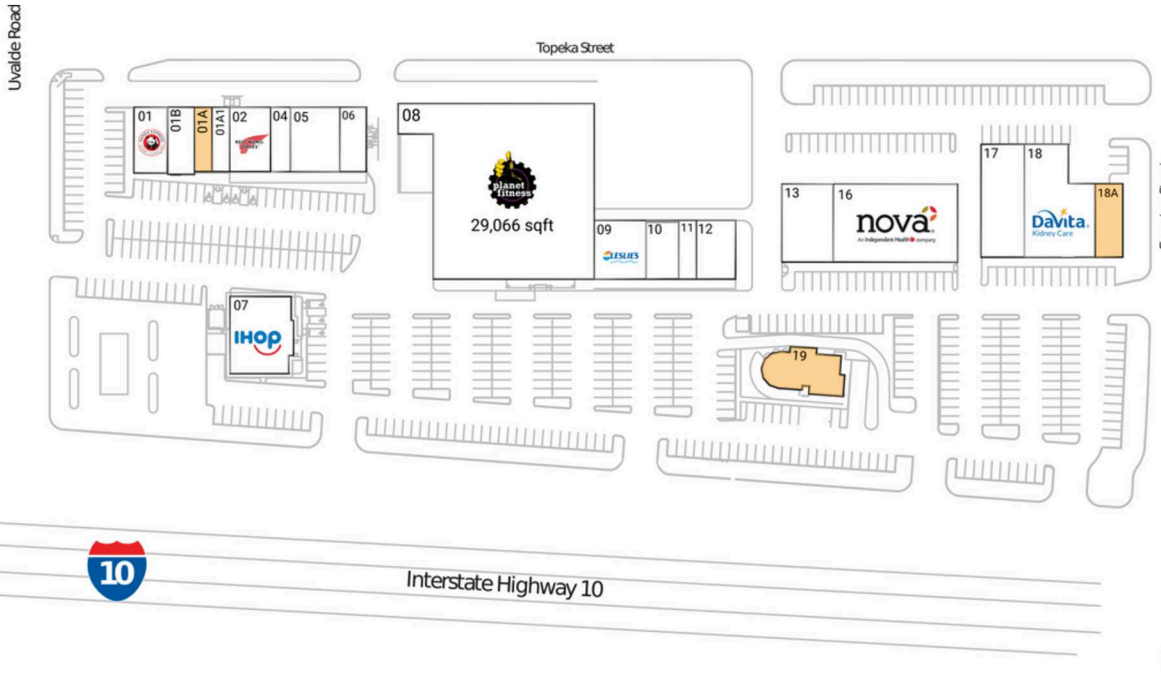

Northshore East

Houston-Pasadena-The Woodlands, TX

29.7718, -95.1848
13405-13537 East Freeway | Houston, TX 77015

Available Space

01A	1,500 SF
18A	2,100 SF
19	3,324 SF

Current Retailers

01	Panda Express	2,275 SF
01A1	Staff Force	1,500 SF
01B	Boost Mobile	1,204 SF
02	Red Wing Shoes	2,600 SF
04	ManCave Cutz	1,300 SF
05	Vision Max	3,250 SF
06	Hobo's Sandwich Shop	1,625 SF
07	IHOP	4,552 SF
08	Planet Fitness	29,066 SF
09	Leslie's Pool Supplies	3,200 SF
10	Siempre	2,000 SF
11	Rudolph Chiropractic	1,100 SF
12	Dentist	2,400 SF
13	WIC Program	4,200 SF
16	Nova Healthcare	10,200 SF
17	Women's Care Center	4,918 SF
18	DaVita Dialysis	9,500 SF