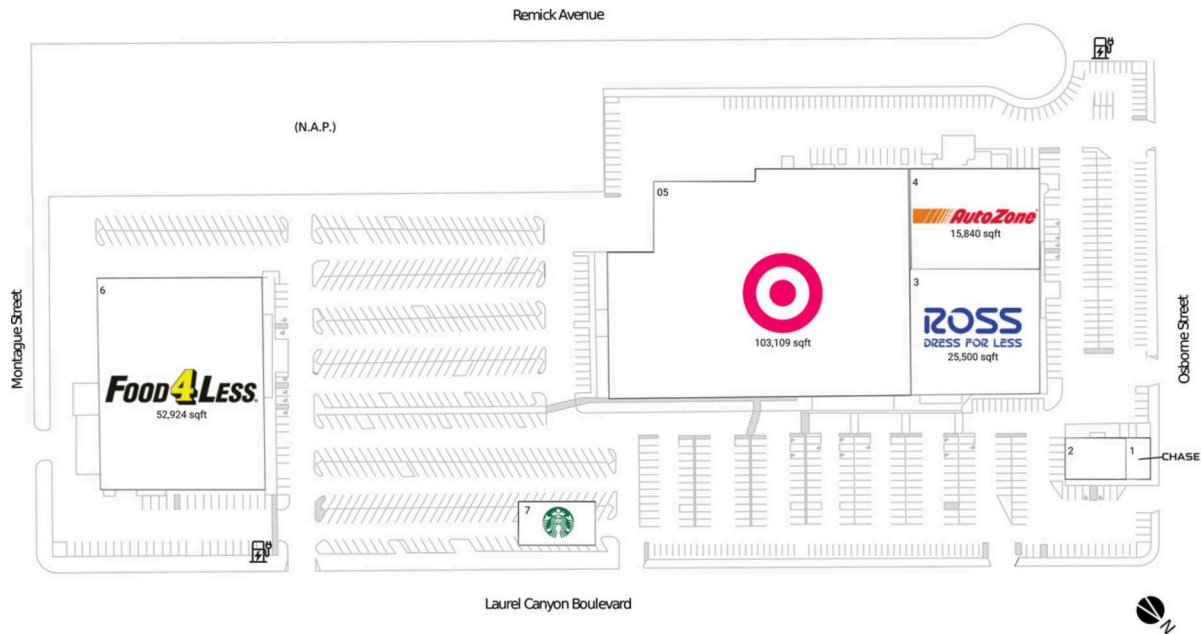

Pacoima Center

Los Angeles-Long Beach-Anaheim, CA

34.2455, -118.4191
9727 Laurel Canyon Drive & Osborne Street | Pacoima, CA 91331

Current Retailers

1	Chase	1,500 SF
2	Magicland Dental Grp Of Pacoima	3,900 SF
3	Ross Dress For Less	25,500 SF
4	AutoZone	15,840 SF
05	Target	103,109 SF
6	Food 4 Less	52,924 SF
7	Starbucks	2,500 SF