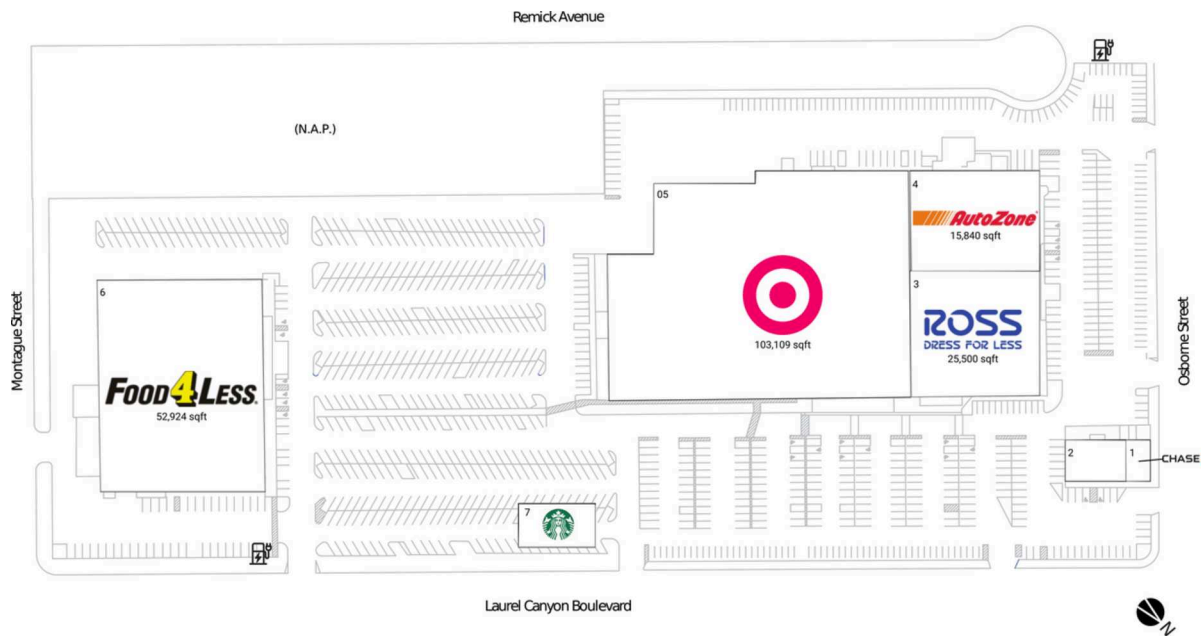

Pacoima Center

Los Angeles-Long Beach-Anaheim, CA

34.2455, -118.4191
9727 Laurel Canyon Drive & Osborne Street | Pacoima, CA 91331

Current Retailers

1	Chase	1,500 SF
2	Magicland Dental Grp Of Pacoima	3,900 SF
3	Ross Dress For Less	25,500 SF
4	AutoZone	15,840 SF
05	Target	103,109 SF
6	Food 4 Less	52,924 SF
7	Starbucks	2,500 SF