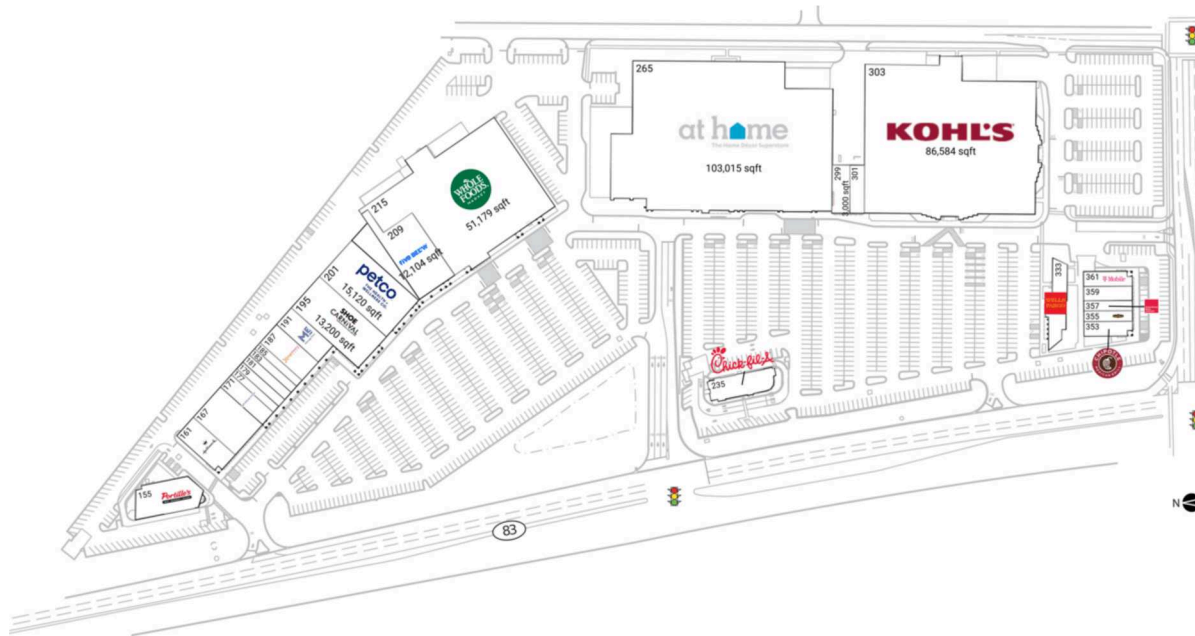

# Elmhurst Crossing

Chicago-Naperville-Elgin, IL-IN

41.893, -87.9611

NEC Route 83 and St. Charles Road | Elmhurst, IL 60126

## Current Retailers

155	Portillo's	7,145 SF
161	Hallmark	4,800 SF
167	Pure Hockey	8,000 SF
171	Bath & Body Works	3,200 SF
177	UBREAKiFIX	1,575 SF
179	Huntington Learning Center	1,785 SF
181	Luxury Nail Salon	1,891 SF
183	LaserAway	1,600 SF
185	Hair Cuttery	1,575 SF
187	Orangetheory Fitness	4,800 SF
191	Massage Envy	4,463 SF
195	Shoe Carnival	13,200 SF
201	Petco	15,120 SF
209	Five Below	12,104 SF
215	Whole Foods Market	51,179 SF
235	Chick-fil-A	4,927 SF
265	At Home	103,015 SF
299	America's Best Contacts & Eyeglasses	3,000 SF
301	PT Solutions Physical Therapy	2,400 SF
303	Kohl's	86,584 SF
333	Wells Fargo	4,589 SF
353	Chipotle Mexican Grill	2,364 SF
355	Nothing Bundt Cakes	1,817 SF
357	European Wax Center	1,722 SF
359	Bacci Pizzeria	2,457 SF
361	T-Mobile	2,193 SF