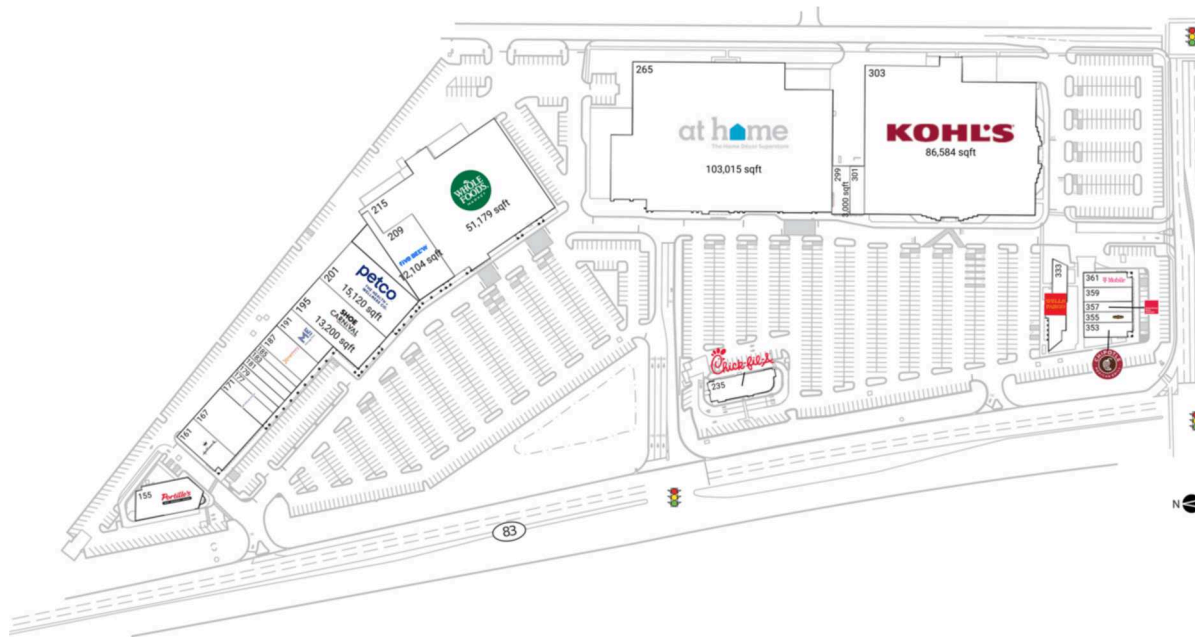

# Elmhurst Crossing

Chicago-Naperville-Elgin, IL-IN

41.893, -87.9611

NEC Route 83 and St. Charles Road | Elmhurst, IL 60126

## Current Retailers

155	Portillo's	7,145 SF
161	Hallmark	4,800 SF
167	Pure Hockey	8,000 SF
171	Bath & Body Works	3,200 SF
177	UBREAKiFIX	1,575 SF
179	Huntington Learning Center	1,785 SF
181	Luxury Nail Salon	1,891 SF
183	LaserAway	1,600 SF
185	Hair Cuttery	1,575 SF
187	Orangetheory Fitness	4,800 SF
191	Massage Envy	4,463 SF
195	Shoe Carnival	13,200 SF
201	Petco	15,120 SF
209	Five Below	12,104 SF
215	Whole Foods Market	51,179 SF
235	Chick-fil-A	4,927 SF
265	At Home	103,015 SF
299	America's Best Contacts & Eyeglasses	3,000 SF
301	PT Solutions Physical Therapy	2,400 SF
303	Kohl's	86,584 SF
333	Wells Fargo	4,589 SF
353	Chipotle Mexican Grill	2,364 SF
355	Nothing Bundt Cakes	1,817 SF
357	European Wax Center	1,722 SF
359	Bacci Pizzeria	2,457 SF
361	T-Mobile	2,193 SF