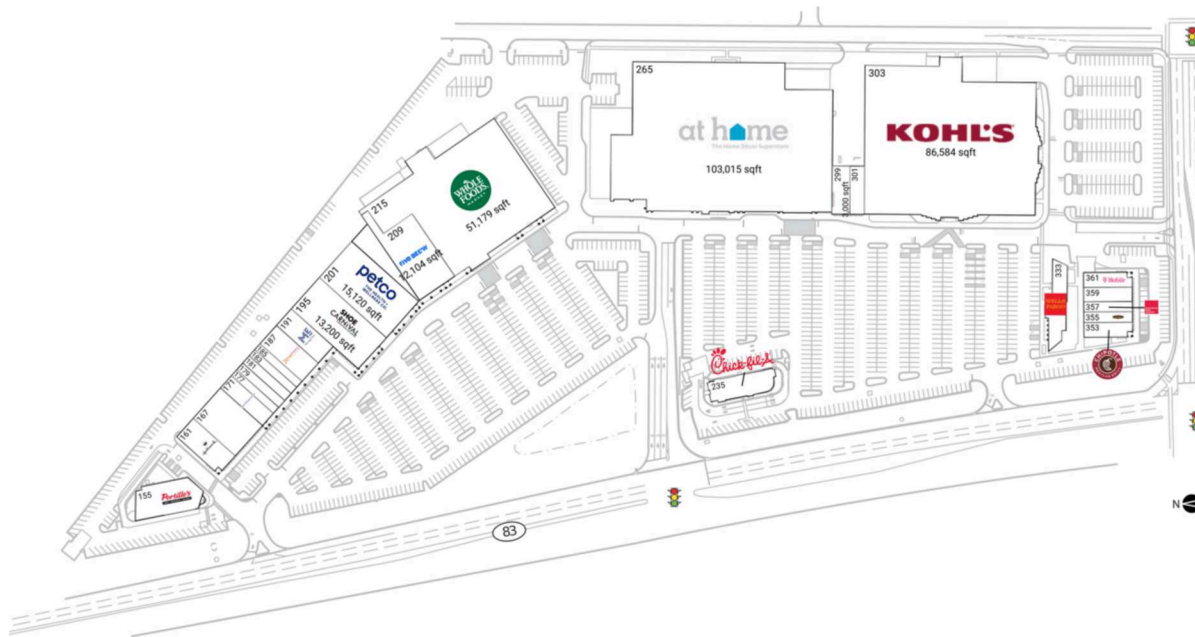

Elmhurst Crossing

Chicago-Naperville-Elgin, IL-IN

41.893, -87.9611

NEC Route 83 and St. Charles Road | Elmhurst, IL 60126

Current Retailers

| | | |
|-----|--------------------------------------|------------|
| 155 | Portillo's | 7,145 SF |
| 161 | Hallmark | 4,800 SF |
| 167 | Pure Hockey | 8,000 SF |
| 171 | Bath & Body Works | 3,200 SF |
| 177 | UBREAKiFIX | 1,575 SF |
| 179 | Huntington Learning Center | 1,785 SF |
| 181 | Luxury Nail Salon | 1,891 SF |
| 183 | LaserAway | 1,600 SF |
| 185 | Hair Cuttery | 1,575 SF |
| 187 | Orangetheory Fitness | 4,800 SF |
| 191 | Massage Envy | 4,463 SF |
| 195 | Shoe Carnival | 13,200 SF |
| 201 | Petco | 15,120 SF |
| 209 | Five Below | 12,104 SF |
| 215 | Whole Foods Market | 51,179 SF |
| 235 | Chick-fil-A | 4,927 SF |
| 265 | At Home | 103,015 SF |
| 299 | America's Best Contacts & Eyeglasses | 3,000 SF |
| 301 | PT Solutions Physical Therapy | 2,400 SF |
| 303 | Kohl's | 86,584 SF |
| 333 | Wells Fargo | 4,589 SF |
| 353 | Chipotle Mexican Grill | 2,364 SF |
| 355 | Nothing Bundt Cakes | 1,817 SF |
| 357 | European Wax Center | 1,722 SF |
| 359 | Bacci Pizzeria | 2,457 SF |
| 361 | T-Mobile | 2,193 SF |